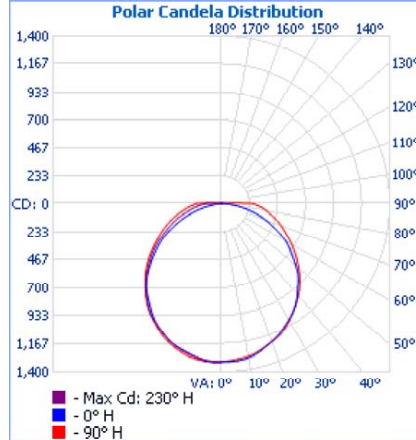

PHOTOMETRICS

24L - ECLMW248LS48W4000LDMV35KWH

Zonal Lumen Summary

Zone	Lumens	% Luminaire
0-30	1,026.3	24.8%
0-40	1,682.8	40.6%
0-60	3,001.5	72.4%
60-90	1,094.0	26.4%
70-100	626.1	15.1%
90-120	47.6	1.1%
0-90	4,095.6	98.9%
90-180	47.6	1.1%
0-180	4,143.2	100%