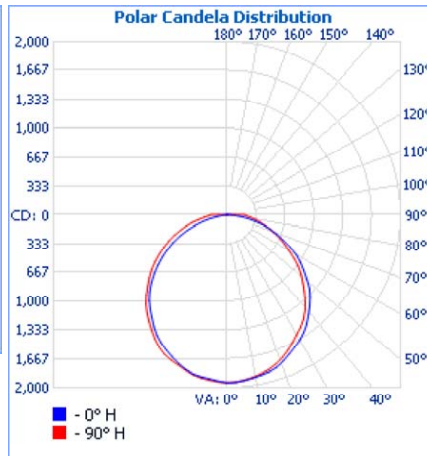

48L - ECLMW448LS57W4500LDMV35KWH

Zonal Lumen Summary

Zone	Lumens	% Luminaire
0-30	1,503.2	26.3%
0-40	2,461.7	43%
0-60	4,356.5	76.1%
60-90	1,331.2	23.3%
70-100	672.2	11.7%
90-120	37.4	0.7%
0-90	5,687.7	99.3%
90-180	37.4	0.7%
0-180	5,725.0	100%