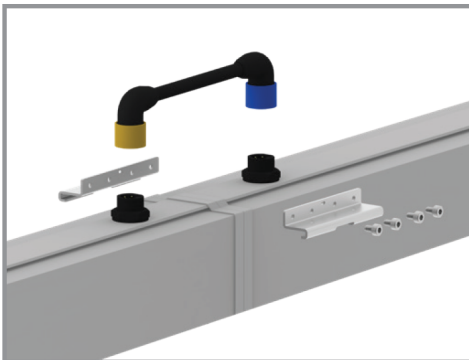

MOUNTING

Joiner (require a WLLJBTOOL, joiner bracket tool,, for each continuous run installation)
180 degree straight connect

Harness
8.67" black dimming wiring harness

Mounting Bracket
Bracket for pendant or surface mount

We reserve the right to change design, materials, LED's and finish in any way that will not alter installed appearance or reduce function and performance.