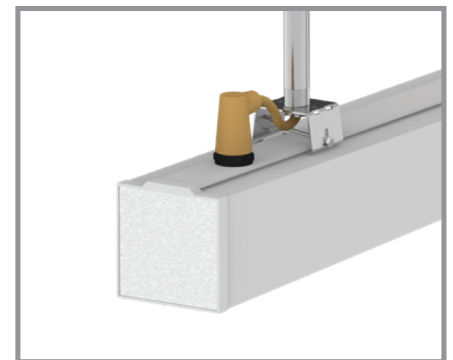

MOUNTING

Joiner (require a WLLJBTOOL, joiner bracket tool,, for each continuous run installation)
180 degree straight connect

Harness
8.67" black dimming wiring harness

Mounting Bracket
Bracket for pendant or surface mount

We reserve the right to change design, materials, LED's and finish in any way that will not alter installed appearance or reduce function and performance.