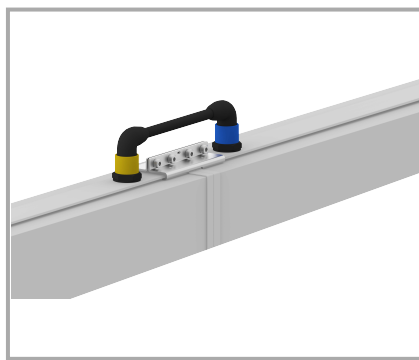

ORDER INFORMATION

ITEM NO.	DESCRIPTION
CWLLL48L45W4900LDMV40KSA	48.7"L x 3.58"W x 3.58"H / Frosted Lens / 45W, 4900L / 0-10V Dim / 4000K / Satin Aluminum / Included 1xWLLLPF6, 1xWLLMT
CWLLL96L90W9800LDMV40KSA	96.7"L x 3.58"W x 3.58"H / Frosted Lens / 90W, 10000L / 0-10V Dim / 4000K / Satin Aluminum / Included 1xWLLLPF6, 1xWLLMT
CWLLL48L45W4900LDMV40KSA-B	48.7"L x 3.58"W x 3.58"H / Frosted Lens / 45W, 4900L / 0-10V Dim / 4000K / Satin Aluminum / Beginner / Included 1xWLLLPF6, 1xWLLMT
CWLLL96L90W9800LDMV40KSA-B	96.7"L x 3.58"W x 3.58"H / Frosted Lens / 90W, 10000L / 0-10V Dim / 4000K / Satin Aluminum / Beginner / Included 1xWLLLPF6, 1xWLLMT
CWLLL48L45W4900LDMV40KSA-J	48.7"L x 3.58"W x 3.58"H / Frosted Lens / 45W, 4900L / 0-10V Dim / 4000K / Satin Aluminum / Joiner / Included 1xWLLMT, 1xWLLJB, WLLJN8
CWLLL96L90W9800LDMV40KSA-J	96.7"L x 3.58"W x 3.58"H / Frosted Lens / 90W, 10000L / 0-10V Dim / 4000K / Satin Aluminum / Joiner / Included 1xWLLMT, 1xWLLJB, WLLJN8
CWLLL48L45W4900LDMV40KSA-E	48.7"L x 3.58"W x 3.58"H / Frosted Lens / 45W, 4900L / 0-10V Dim / 4000K / Satin Aluminum / Beginner / Included 1xWLLMT, 1xWLLJB, WLLJN8
CWLLL96L90W9800LDMV40KSA-E	96.7"L x 3.58"W x 3.58"H / Frosted Lens / 90W, 10000L / 0-10V Dim / 4000K / Satin Aluminum / Beginner / Included 1xWLLMT, 1xWLLJB, WLLJN8
WLLLPF6	6ft black 5 wires dimming power feed with fast connector one side
WLLJN8	8.64" black dimming wiring harness with fast connector both side
WLLMT	Fix clips for surface mounted and pendant bracket / 2 pieces per set
WLLJB	180° Straight connector / 2 pieces per set
WLLJBTOOL	Joiner Bracket Tool (require 1 per continuous runs installation)

MOUNTING

Joiner (require a WLLJBTOOL, joiner bracket tool,, for each continuous run installation)
180 degree straight connect

Harness
8.67" black dimming wiring harness

Mounting Bracket
Bracket for pendant or surface mount