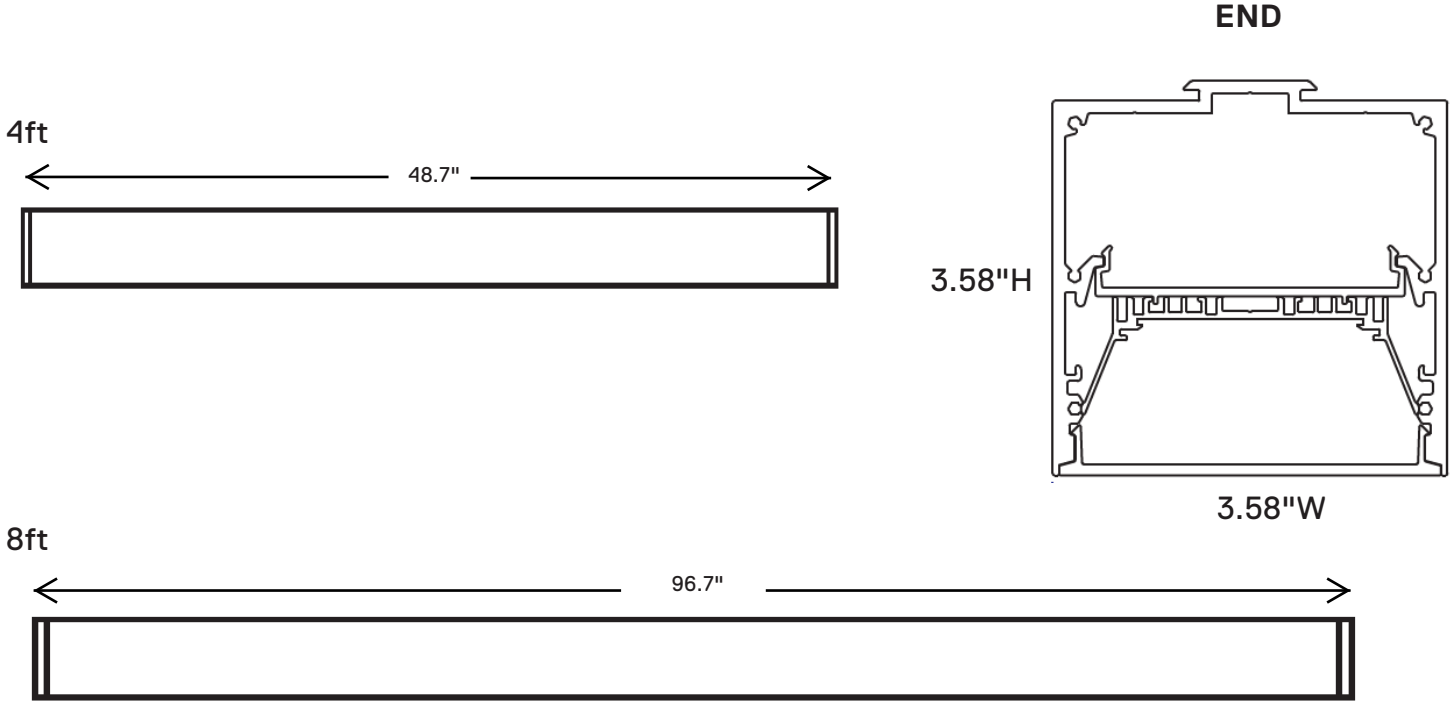

DRAWINGS & IMAGES