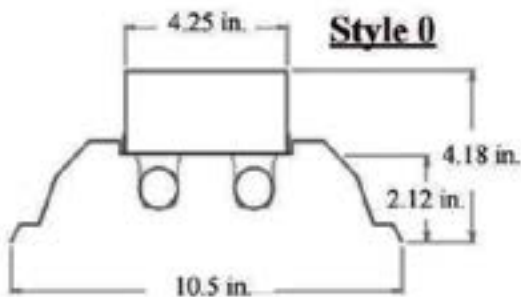

DIMENSIONS

END VIEWS

REFLECTOR STYLES

ALL Series 1 strips are full 2, 3, 4, 6 or 8 ft lengths
Including T5 & T5HO

Dimensions and specifications subject to change without notice.