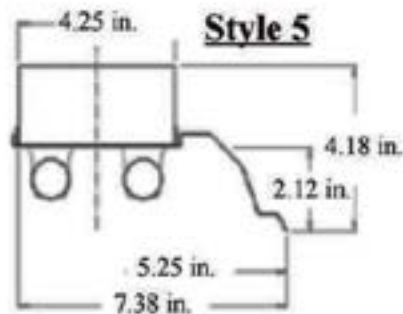

ACCESSORIES

A71 - 1 and 2 lamp wireguards 4ft

A72 - 3 and 4 lamp wireguards 4ft

*Order 2 for 8ft unit

**See chart below for whip & cord ordering options

****Cord & Whip Ordering Chart (Add to End of Fixture Part Number)**

DIMENSIONS

END VIEWS

REFLECTOR STYLES

ALL Series 1 strips are full 2, 3, 4, 6 or 8 ft lengths
Including T5 & T5HO

Dimensions and specifications subject to change without notice.