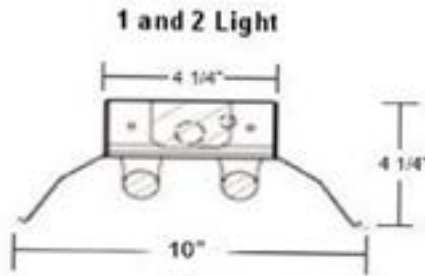

DIMENSIONS

END VIEWS

REFLECTOR STYLES

ALL Series 1 strips are full 2, 3, 4, 6 or 8 ft lengths
Including T5 & T5HO

Dimensions and specifications subject to change without notice.