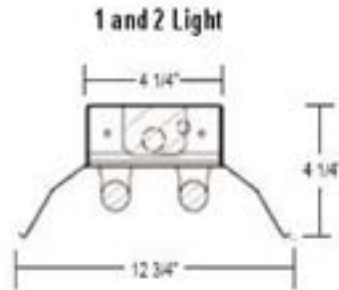

DIMENSIONS

END VIEWS

REFLECTOR STYLES

ALL Series 1 strips are full 2, 3, 4, 6 or 8 ft lengths
Including T5 & T5HO

Dimensions and specifications subject to change without notice.