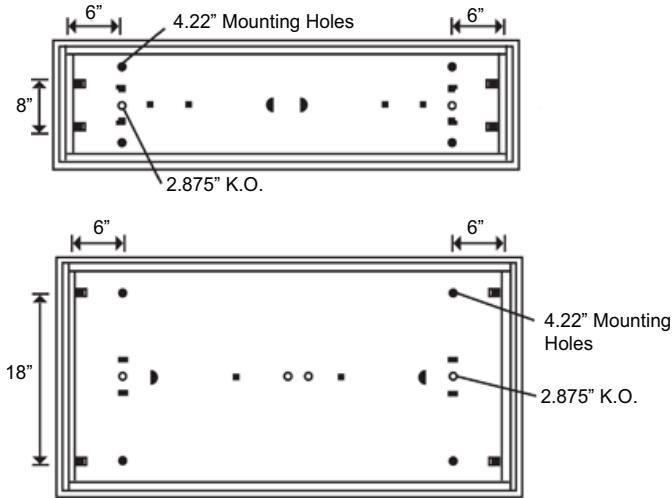

**MOUNTING**

Mounts over electrical junction box. Offset mounting pads which keeps luminaire level and slightly off of mounting surface, are formed within the housing. Mounting holes are provided within offset to prevent distortion of housing when tightening mounting fasteners.

**SIZE W x L x H in inches (mm)**

2 Light - 9.75W x 50.0L x 3.375H  
4 Light - 13.75W x 50.0L x 3.375H

**LAMP**

2 or 4 lamp positions

**ORDERING DATA**

EXAMPLE: MCE-232R120

MCE		32					
Series	No. of Lamps	Wattage		Ballast Type		Options <sup>1,2</sup>	
MCE	2	32	32 W T8	MV	MultiVolt	See Below	
Contemporary Cloud	4			120	120V		
				277	277V		
				R120	Residential - 120V		
				PMV	Program-MultiVolt		

**OPTIONS**

- B1 T8/T5 1L 500 Lumen Battery Pak(B11)
- B2 T8/T5 1L/2L 700 Lumen Battery Pak(B48)
- B3 T8/T5 1L/2L 1400 Lumen Battery Pak(B223)
- B51 T5HO 1L 500 Lumen Battery Pak(B625)
- B52 T5HO 1L 800 Lumen Battery Pak(B585)
- B53 T5HO 1L 1300 Lumen Battery Pak(B626)
- 11 Dual Ballasts 1 Lamp + 1 Lamp
- 21 Dual Ballasts 2 Lamp + 1 Lamp
- 22 Dual Ballasts 2 Lamp + 2 Lamp
- 31 Dual Ballasts 3 Lamp + 1 Lamp

**NOTES**

- (1) Call factory for more options.
- (2) Order lamps separately.

DIMENSIONS

Top View

Cross Sections

Side View

Dimensions and specifications subject to change without notice.