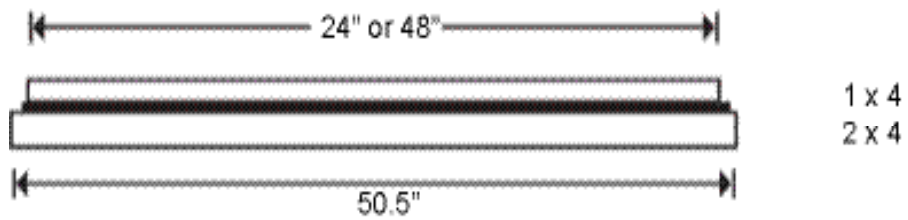

**OPTIONS**

- B1 T8/T5 1L 500 Lumen Battery Pak(B11)
- B2 T8/T5 1L/2L 700 Lumen Battery Pak(B48)
- B3 T8/T5 1L/2L 1400 Lumen Battery Pak(B223)
- B51 T5HO 1L 500 Lumen Battery Pak(B625)
- B52 T5HO 1L 800 Lumen Battery Pak(B585)
- B53 T5HO 1L 1300 Lumen Battery Pak(B626)
- 11 Dual Ballasts 1 Lamp + 1 Lamp
- 21 Dual Ballasts 2 Lamp + 1 Lamp
- 22 Dual Ballasts 2 Lamp + 2 Lamp
- 31 Dual Ballasts 3 Lamp + 1 Lamp

**NOTES**

- (1) Call factory for more options.
- (2) Order lamps separately.

DIMENSIONS

Top View

Cross Sections

Side View

Dimensions and specifications subject to change without notice.