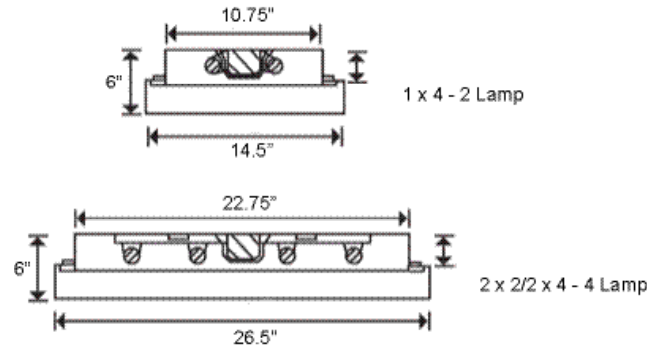

**SIZE W x L x H in inches (mm)**

2 Light - 9.75W x 50.0L x 3.375H  
4 Light - 13.75W x 50.0L x 3.375H

**LAMP**

2 or 4 lamp positions

**ORDERING DATA**

EXAMPLE: MCE-232R120

MCE		32					
Series	No. of Lamps	Wattage		Ballast Type		Options <sup>1,2</sup>	
MCE	2	32	32 W T8	MV	MultiVolt	See Below	
Contemporary Cloud	4			120	120V		
				277	277V		
				R120	Residential - 120V		
				PMV	Program-MultiVolt		

**NOTES**

- (1) Call factory for more options.
- (2) Order lamps separately.

DIMENSIONS

Top View

Cross Sections

Side View

Dimensions and specifications subject to change without notice.