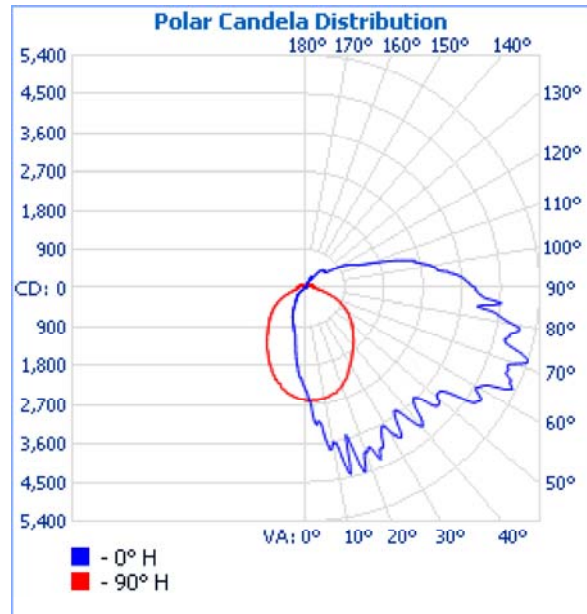

Filename: DC200E135W16400LMV50K-M
Manufacturer: Texas Fluorescents
Luminaire: DC200E135W16400LMV50K
Lamp Output: 1 lamp, rated Lumens/lamp: 12909.5
Max Candela: 5,399.7 at Horizontal: 0°, Vertical: 71.5°
Input Wattage: 139.19
Luminous Opening: Point
Photometry : Type C
Nema Type: 7 X 7

Roadway Summary

Cutoff Classification:	NONCUTOFF	
Distribution:	TYPE IV, VERY SHORT	
Max Cd, 90 Deg Vert:	3,910.9	
Max Cd, 80 to <90 Deg:	4,883.3	
	Lumens	% Lamp
Downward Street Side:	8,982.2	69.6%
Downward House Side:	1,410.2	10.9%
Downward Total:	10,392.4	80.5%
Upward Street Side:	2,375.6	18.4%
Upward House Side:	141.5	1.1%
Upward Total:	2,517.1	19.5%
Total Lumens:	12,909.5	100%

Flood Summary

	Efficiency	Lumens	Horizontal Spread	Vertical Spread
Field (10%):	92.6%	11,952.9	156.8	170.3
Beam (50%):	56.5%	7,295.1	85.4	100.9
Total:	100%	12,914.0		

Zonal Lumen Summary

Zone	Lumens	% Lamp	% Luminaire
0-30	2,017.1	15.6%	15.6%
0-40	3,241.2	25.1%	25.1%
0-60	6,005.1	46.5%	46.5%
60-90	4,386.0	34%	34%
70-100	3,839.3	29.7%	29.7%
90-120	2,051.2	15.9%	15.9%
0-90	10,391.0	80.5%	80.5%
90-180	2,516.1	19.5%	19.5%
0-180	12,907.1	100%	100%