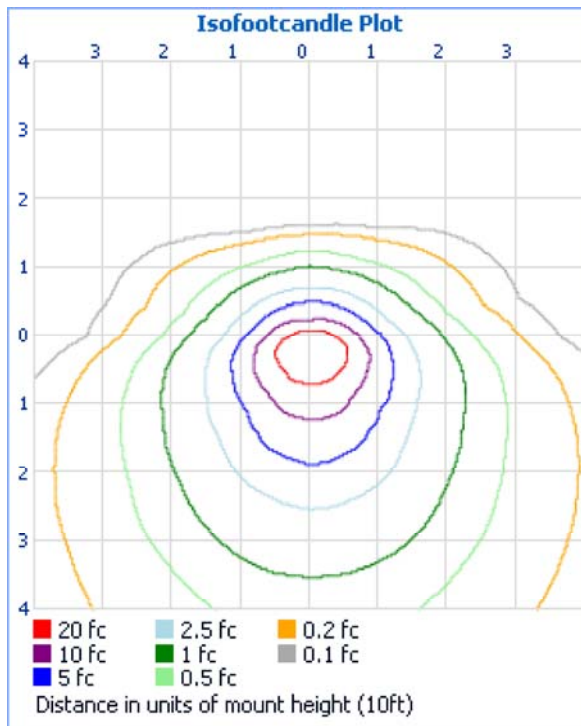

Filename: DC200E135W16400LMV50K-M
Manufacturer: Texas Fluorescents
Luminaire: DC200E135W16400LMV50K
Lamp Output: 1 lamp, rated Lumens/lamp: 12909.5
Max Candela: 5,399.7 at Horizontal: 0°, Vertical: 71.5°
Input Wattage: 139.19
Luminous Opening: Point
Photometry : Type C
Nema Type: 7 X 7

Roadway Summary

Cutoff Classification:	NONCUTOFF	
Distribution:	TYPE IV, VERY SHORT	
Max Cd, 90 Deg Vert:	3,910.9	
Max Cd, 80 to <90 Deg:	4,883.3	
	Lumens	% Lamp
Downward Street Side:	8,982.2	69.6%
Downward House Side:	1,410.2	10.9%
Downward Total:	10,392.4	80.5%
Upward Street Side:	2,375.6	18.4%
Upward House Side:	141.5	1.1%
Upward Total:	2,517.1	19.5%
Total Lumens:	12,909.5	100%

Flood Summary

	Efficiency	Lumens	Horizontal Spread	Vertical Spread
Field (10%):	92.6%	11,952.9	156.8	170.3
Beam (50%):	56.5%	7,295.1	85.4	100.9
Total:	100%	12,914.0		

Zonal Lumen Summary

Zone	Lumens	% Lamp	% Luminaire
0-30	2,017.1	15.6%	15.6%
0-40	3,241.2	25.1%	25.1%
0-60	6,005.1	46.5%	46.5%
60-90	4,386.0	34%	34%
70-100	3,839.3	29.7%	29.7%
90-120	2,051.2	15.9%	15.9%
0-90	10,391.0	80.5%	80.5%
90-180	2,516.1	19.5%	19.5%
0-180	12,907.1	100%	100%

Lumens Per Zone

Zone	Lumens	% Total	Zone	Lumens	% Total
0-10	249.7	1.9%	90-100	1,000.0	7.7%
10-20	716.4	5.6%	100-110	668.3	5.2%
20-30	1,051.0	8.1%	110-120	382.9	3%
30-40	1,224.1	9.5%	120-130	220.3	1.7%
40-50	1,328.4	10.3%	130-140	140.1	1.1%
50-60	1,435.5	11.1%	140-150	67.6	0.5%
60-70	1,546.6	12.0%	150-160	29.2	0.2%
70-80	1,540.5	11.9%	160-170	6.5	0.1%
80-90	1,298.8	10.1%	170-180	1.1	0%