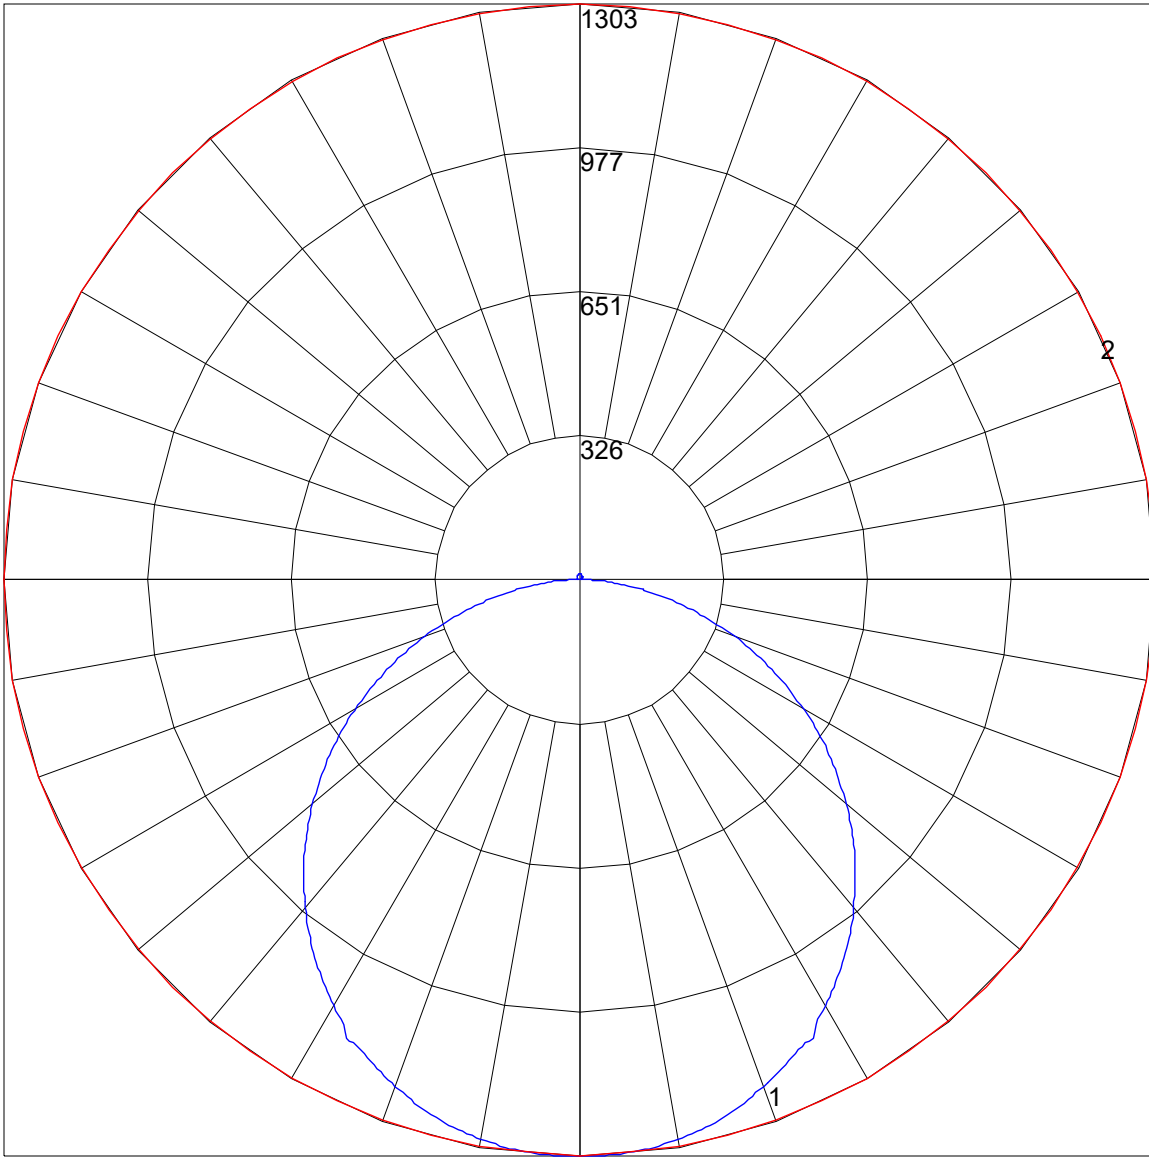

Total Luminaire Efficiency = 104.00%

ZONAL LUMEN SUMMARY

| Zone | Lumens |
|---------|--------|
| 0-10 | 123.52 |
| 10-20 | 355.84 |
| 20-30 | 542.01 |
| 30-40 | 656.09 |
| 40-50 | 683.28 |
| 50-60 | 620.33 |
| 60-70 | 476.49 |
| 70-80 | 278.83 |
| 80-90 | 85.29 |
| 90-100 | 4.95 |
| 100-110 | 4.85 |
| 110-120 | 5.52 |
| 120-130 | 6.02 |
| 130-140 | 6.18 |
| 140-150 | 5.80 |
| 150-160 | 4.87 |
| 160-170 | 3.33 |
| 170-180 | 1.21 |

POLAR GRAPH

Maximum Candela = 1302.98 Located At Horizontal Angle = 0, Vertical Angle = 2
1 - Vertical Plane Through Horizontal Angles (0 - 180) (Through Max. Cd.)
2 - Horizontal Cone Through Vertical Angle (2) (Through Max. Cd.)