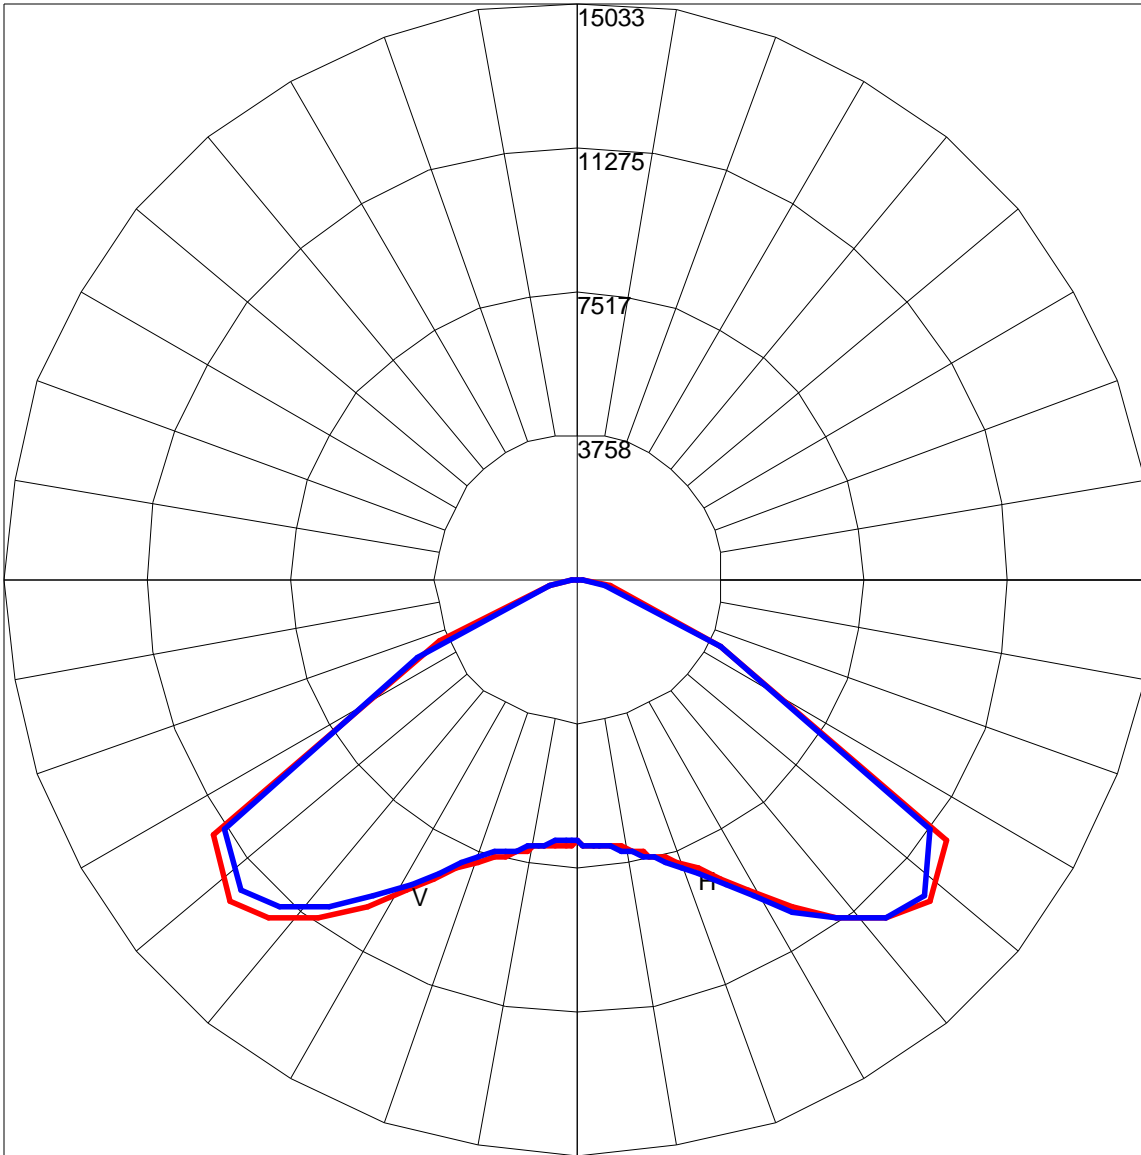

IES FLOOD REPORT
PHOTOMETRIC FILENAME : SALSR25T5LED300DHV50-NVLAP-IES.IES

LUMENS TABULATION - (Cont.)

-75	0.18	0.00	85.19
-85	0.01	0.00	5.34
-90			
Total	27.80	0.48	21527.88

AXIAL CANDELA DISPLAY

Maximum Candela = 15033.244 Located At Horizontal Angle = 33, Vertical Angle = 42.5
H - Horizontal Axial Candela
V - Vertical Axial Candela