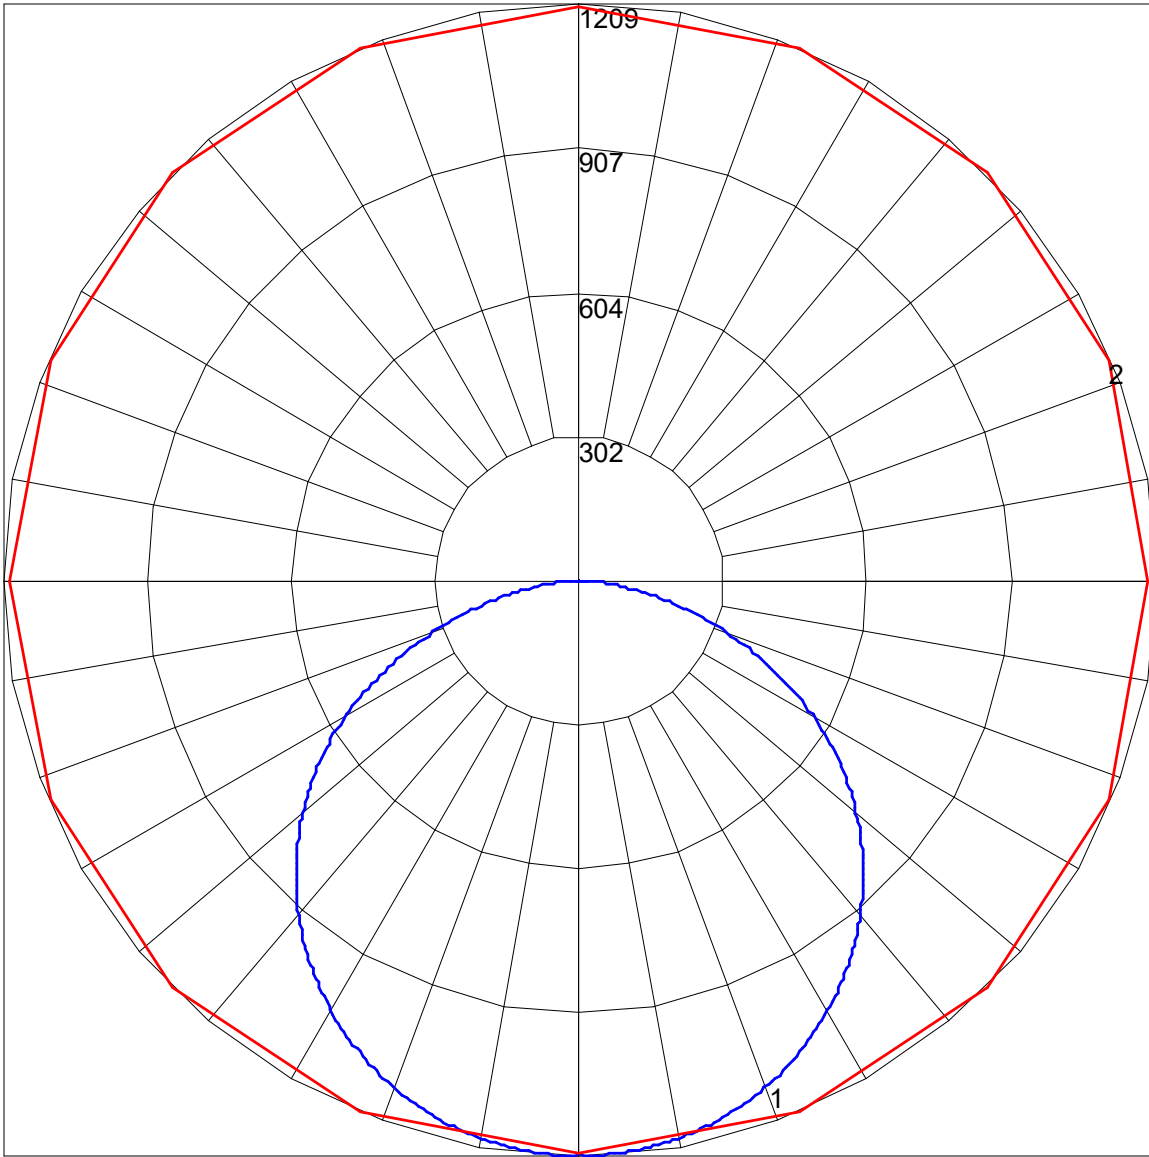

**CHARACTERISTICS**

Lumens Per Lamp	N.A. (absolute)
Total Lamp Lumens	N.A. (absolute)
Luminaire Lumens	3574
Total Luminaire Efficiency	N.A.
Luminaire Efficacy Rating (LER)	155
Total Luminaire Watts	23
Ballast Factor	1.00
CIE Type	Direct
Spacing Criterion (0-180)	1.30
Spacing Criterion (90-270)	1.30
Spacing Criterion (Diagonal)	1.42
Basic Luminous Shape	Rectangular w/Sides
Luminous Length (0-180)	1.22 m
Luminous Width (90-270)	0.11 m
Luminous Height	0.00 m

Total Luminaire Efficiency = N.A. %

**ZONAL LUMEN SUMMARY**

Zone	Lumens
0-10	114.11
10-20	328.63
20-30	503.63
30-40	616.98
40-50	652.08
50-60	600.80
60-70	457.03
70-80	245.76
80-90	54.80
90-100	0.11
100-110	0.00
110-120	0.00
120-130	0.00
130-140	0.00
140-150	0.00
150-160	0.00
160-170	0.00
170-180	0.00

POLAR GRAPH

Maximum Candela = 1208.876 Located At Horizontal Angle = 67.5, Vertical Angle = .5  
# 1 - Vertical Plane Through Horizontal Angles (67.5 - 247.5) (Through Max. Cd.)  
# 2 - Horizontal Cone Through Vertical Angle (.5) (Through Max. Cd.)