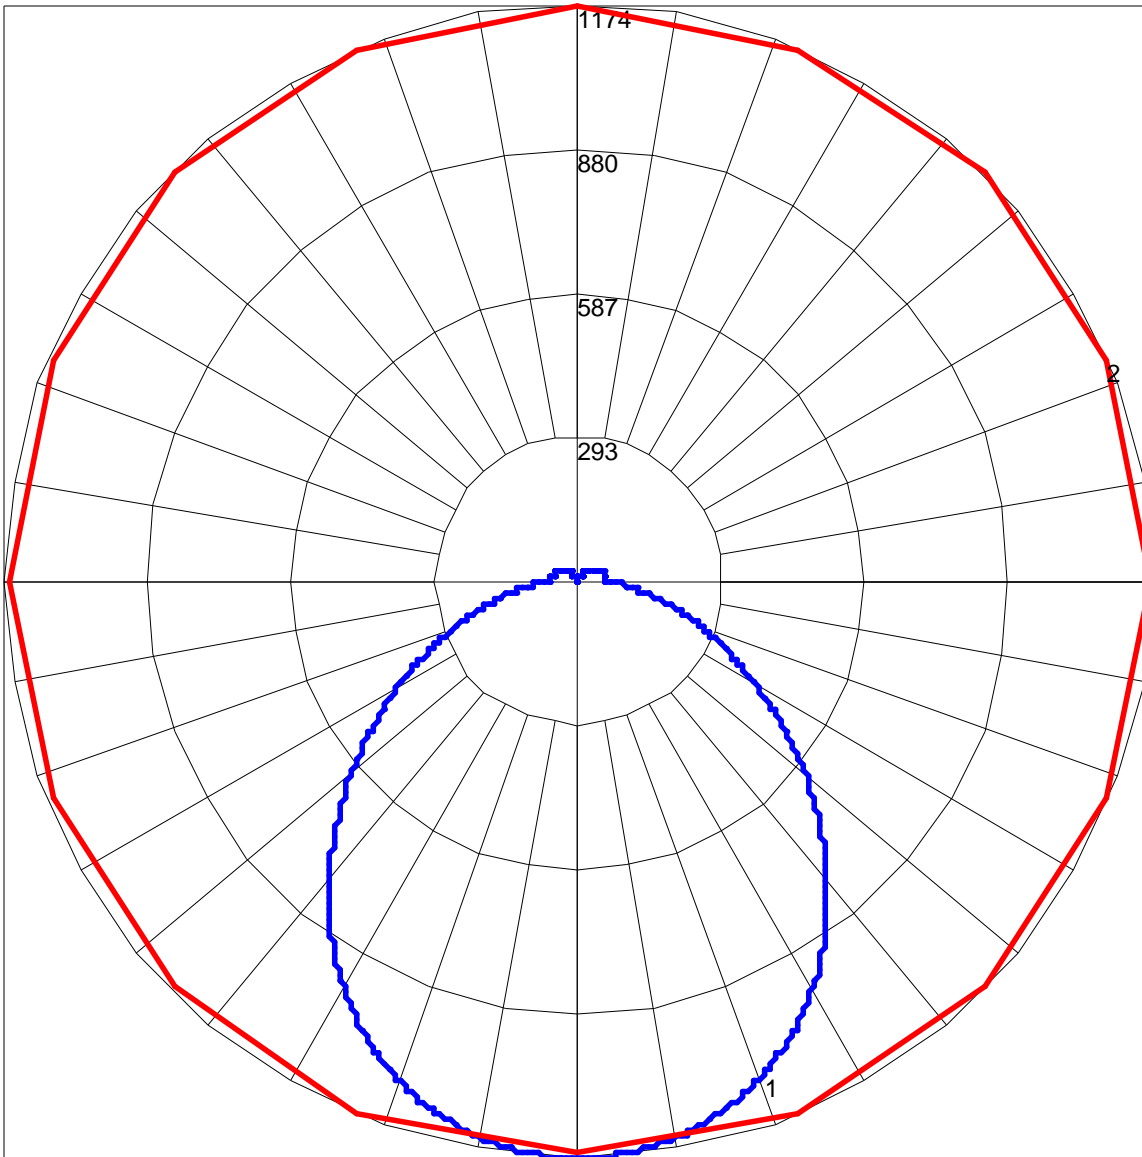

**CHARACTERISTICS**

Lumens Per Lamp	N.A. (absolute)
Total Lamp Lumens	N.A. (absolute)
Luminaire Lumens	3296
Total Luminaire Efficiency	N.A.
Luminaire Efficacy Rating (LER)	137
Total Luminaire Watts	24
Ballast Factor	1.00
CIE Type	Direct
Spacing Criterion (0-180)	1.22
Spacing Criterion (90-270)	1.22
Spacing Criterion (Diagonal)	1.32
Basic Luminous Shape	Rectangular w/Sides
Luminous Length (0-180)	1.22 m
Luminous Width (90-270)	0.11 m
Luminous Height	0.03 m

Total Luminaire Efficiency = N.A. %

**ZONAL LUMEN SUMMARY**

Zone	Lumens
0-10	110.58
10-20	314.96
20-30	469.55
30-40	546.45
40-50	535.22
50-60	453.98
60-70	336.11
70-80	210.49
80-90	102.17
90-100	56.70
100-110	50.54
110-120	41.61
120-130	30.49
130-140	19.88
140-150	11.14
150-160	5.00
160-170	1.36
170-180	0.06

POLAR GRAPH

Maximum Candela = 1173.695 Located At Horizontal Angle = 45, Vertical Angle = .5  
# 1 - Vertical Plane Through Horizontal Angles (45 - 225) (Through Max. Cd.)  
# 2 - Horizontal Cone Through Vertical Angle (.5) (Through Max. Cd.)