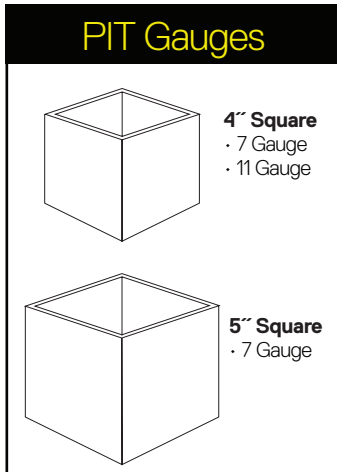

PIT Straight Round Aluminum Poles

Shown with "P3" Tenon with Base Cover. Black Finish

Pole Availability

Pole Type	Length										
	10	12	14	16	18	20	22	25	28	30	
4" Straight Square Steel, 11 Ga	X	X	X	X	X	X	X	X			
4" Straight Square Steel, 7 Ga	X	X	X	X	X	X	X	X			
5" Straight Square Steel, 7 Ga	X	X	X	X	X	X	X	X	X	X	
4" Straight Round Aluminum 5mm	X	X	X	X	X	X					
5" Straight Round Aluminum 5mm	X	X	X	X	X	X	X	X			

Notes:

1. Steel poles are ASTM-A500 Grade B, maximum yield strength, 46,000 PSI.
2. Aluminum poles are 6063-T6 Alloy.

Poles are available in a wide variety of lengths, wall thickness and diameters.

- Two piece square base cover and polycarbonate spring loaded top cover included.
- Poles are provided with reinforced hand-hole and cover.
- Four anchor bolts with leveling nuts and template are provided.
- Pole top tenon selections include 4" high x 2 3/8" or 3" high x 2 1/8" diameter.
- Poles can be drilled for side mount, polycarbonate plugs included.