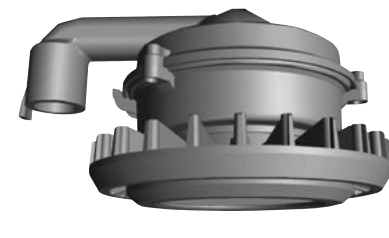

BISP15Q
Pendant Mount
57w, 9000 Lumens

BISP15Q
Ceiling Mount
57w, 9000 Lumens

BISP15Q
Shown with 25° Wall Mount
57w, 9000 Lumens

BISP15Q
Shown with 90° Wall Mount
57w, 9000 Lumens

BISP15Q
Shown with 25° Stanchion
57w, 9000 Lumens