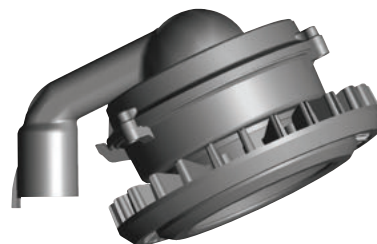

BISP15Q
Pendant Mount
57w, 9000 Lumens

BISP15Q
Ceiling Mount
57w, 9000 Lumens

BISP15Q
Shown with 25° Wall Mount
57w, 9000 Lumens

BISP15Q
Shown with 90° Wall Mount
57w, 9000 Lumens

BISP15Q
Shown with 25° Stanchion
57w, 9000 Lumens