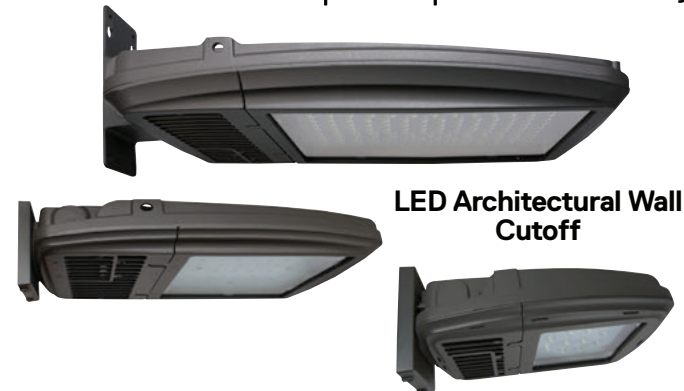

Versatile, Multiple Optics, Variety of Mounting Options

LED Architectural Wall Cutoff

- 4 sizes, multiple wattages replacing 50-1500w HID
- Mounting heights 16 to 50 feet
- IES Types I, II, III, IV, V and Narrow Beam Optics
- IP66 Sealed Optics, 3K, 4K, 5K CCT