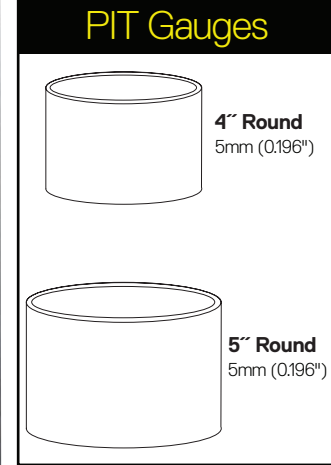

PIT Straight Round Aluminum Poles

Shown with "P3" Tenon with Base Cover. Black Finish

Pole Availability

Pole Type	Length										
	10	12	14	16	18	20	22	25	28	30	
4" Straight Square Steel, 11 Ga	X	X	X	X	X	X	X	X			
4" Straight Square Steel, 7 Ga	X	X	X	X	X	X	X	X			
5" Straight Square Steel, 7 Ga	X	X	X	X	X	X	X	X	X	X	
4" Straight Round Aluminum 5mm	X	X	X	X	X	X					
5" Straight Round Aluminum 5mm	X	X	X	X	X	X	X	X			

Notes:

1. Steel poles are ASTM-A500 Grade B, maximum yield strength, 46,000 PSI.
2. Aluminum poles are 6063-T6 Alloy.

Poles are available in a wide variety of lengths, wall thickness and diameters.

- Two piece square base cover and polycarbonate spring loaded top cover included.
- Poles are provided with reinforced hand-hole and cover.
- Four anchor bolts with leveling nuts and template are provided.
- Pole top tenon selections include 4" high x 2 3/8" or 3" high x 2 1/8" diameter.
- Poles can be drilled for side mount, polycarbonate plugs included.