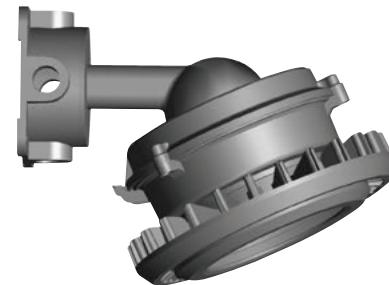

BISP15Q
Shown with 25° Wall Mount
57w, 9000 Lumens