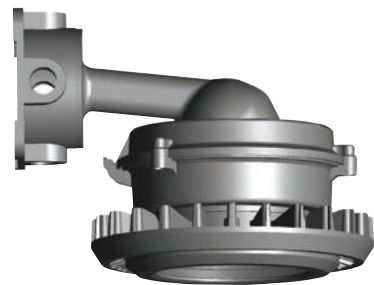

BISP15Q
Shown with 90° Wall Mount
57w, 9000 Lumens