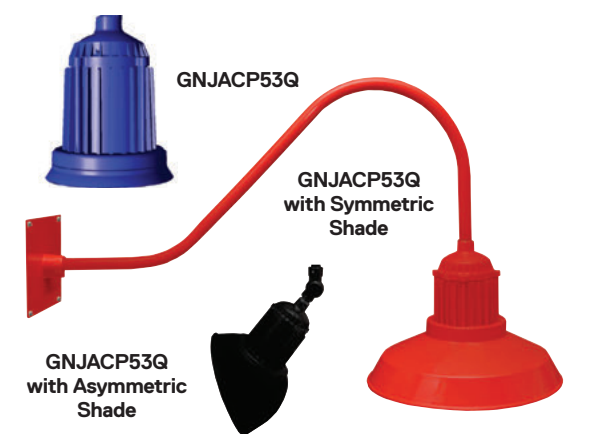

CHI20Q
56w, 5700-6600 Lumens

Omaha Full Cutoff LED Wall Pack

OMA36Q
47w, 5100 Lumens

Charlotte Full Cutoff LED Wall Packs

CHA35Q
23-47w, 2300-5000 Lumens

CHA36Q
46w, 5500-6000 Lumens

Tuscon Full Cutoff Wall Packs

TUC2C3
20-40w, 2300-4100 Lumens

TUC3C3
60-80w, 6600-8300 Lumens

Phone: 972-247-3171

Email: sales@saylite.com

Jackson

LED Gooseneck Lighting

3 Easy Steps to Specify

Gooseneck LED luminaires provide a wide range of lumen outputs and photometric distributions to provide accent lighting throughout the project.