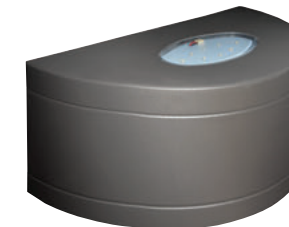

CHI20Q
56w, 5700-6600 Lumens

Omaha Full Cutoff LED Wall Pack

OMA36Q
47w, 5100 Lumens

Charlotte Full Cutoff LED Wall Packs

CHA35Q
23-47w, 2300-5000 Lumens

CHA36Q
46w, 5500-6000 Lumens

Tuscon Full Cutoff Wall Packs