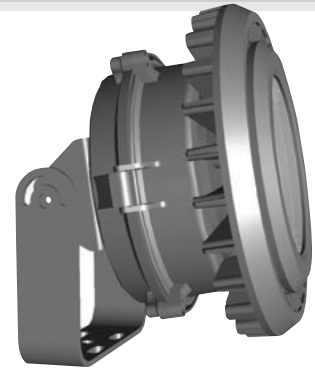

NAS20Q
14w, 1,550 Lumens

12V Option Available

Bismarck Series

Hazardous Location LED Luminaires

Bismarck Series

Hazardous Location LED Luminaires

Bismarck Hazardous Location Explosion Proof Luminaire

BISP15Q
Flood Shown with
Adjustable Yoke
57w, 9000 Lumens