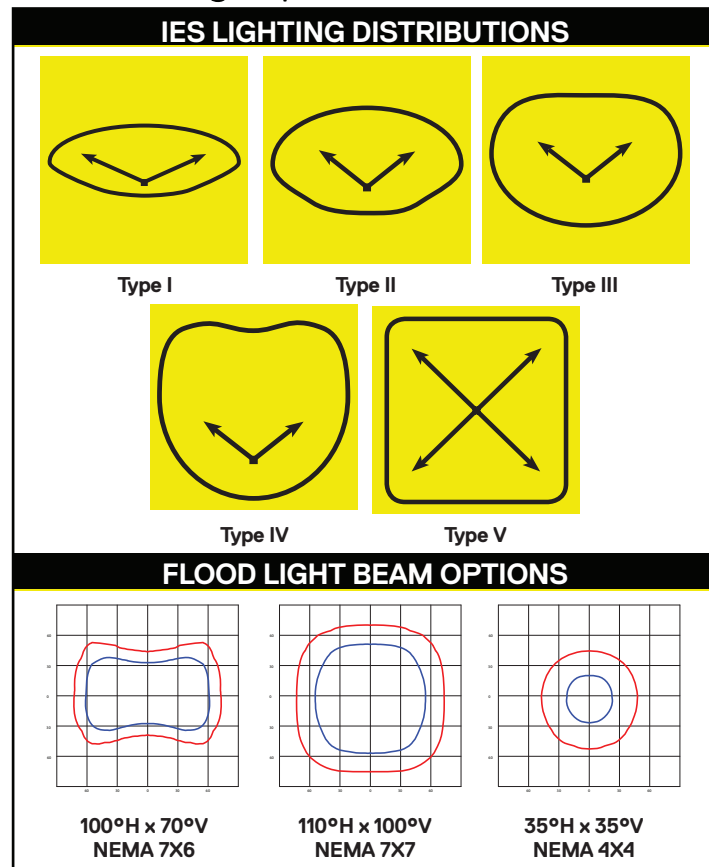

LED Architectural Wall Cutoff

Mounting Options: