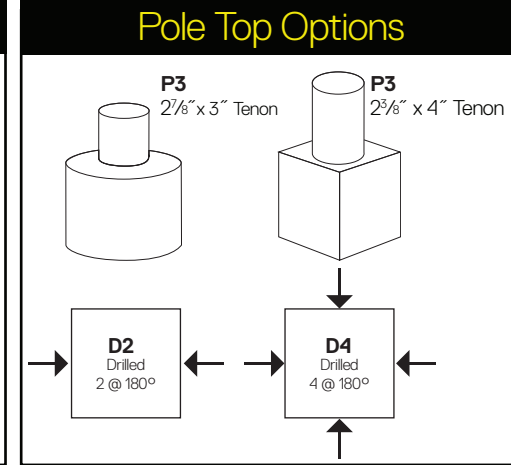

PIT Straight Round Aluminum Poles

Shown with "P3" Tenon with Base Cover. Black Finish

Pole Availability

Pole Type	Length										
	10	12	14	16	18	20	22	25	28	30	
4" Straight Square Steel, 11 Ga	X	X	X	X	X	X	X	X			
4" Straight Square Steel, 7 Ga	X	X	X	X	X	X	X	X			
5" Straight Square Steel, 7 Ga	X	X	X	X	X	X	X	X	X	X	
4" Straight Round Aluminum 5mm	X	X	X	X	X	X					
5" Straight Round Aluminum 5mm	X	X	X	X	X	X	X	X			

Notes:

1. Steel poles are ASTM-A500 Grade B, maximum yield strength, 46,000 PSI.
2. Aluminum poles are 6063-T6 Alloy.

Poles are available in a wide variety of lengths, wall thickness and diameters.

- Two piece square base cover and polycarbonate spring loaded top cover included.
- Poles are provided with reinforced hand-hole and cover.
- Four anchor bolts with leveling nuts and template are provided.
- Pole top tenon selections include 4" high x 2 3/8" or 3" high x 2 1/8" diameter.
- Poles can be drilled for side mount, polycarbonate plugs included.