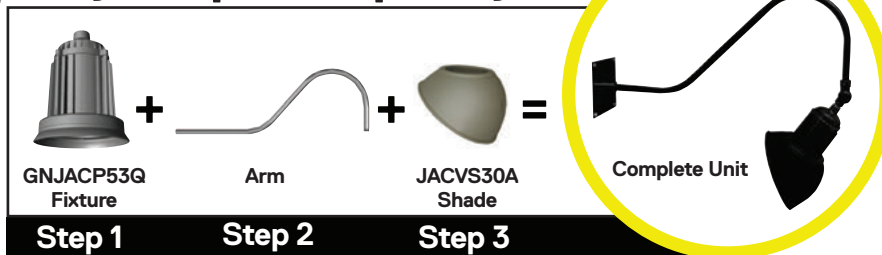

TUC2C3
20-40w, 2300-4100 Lumens

TUC3C3
60-80w, 6600-8300 Lumens

Phone: 972-247-3171

Email: sales@saylite.com

Jackson

LED Gooseneck Lighting

3 Easy Steps to Specify

Gooseneck LED luminaires provide a wide range of lumen outputs and photometric distributions to provide accent lighting throughout the project.