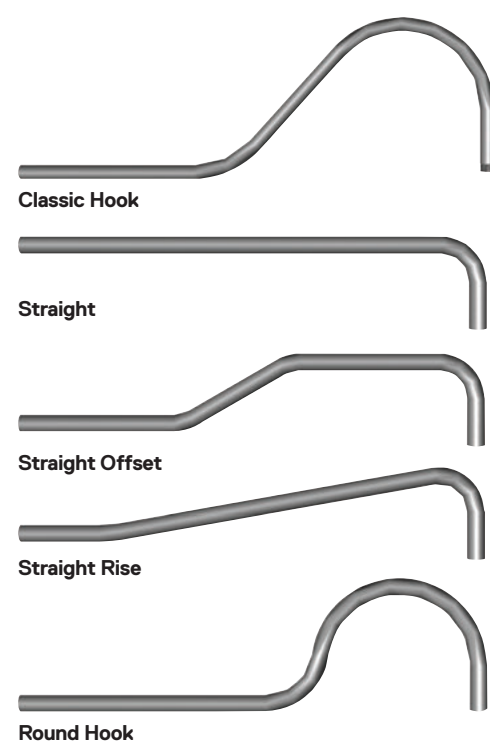

3 Luminaires - 5 Arms

Gooseneck LED lighting allows the designer to create multitudes of design looks with differing lighting effects.

Arms are available in 5 different shapes and lengths to meet projects needs for wall accent lighting. Two mounting plate options add strength and durability.

Model	Length
GNA013 Classic Hook	36=36" 30=30"
GNA023 Straight	30=30" 24=24" 18=18" 12=12"
GNA033 Straight Offset	30=30" 24=24"
GNA043 Straight Rise	30=30"
GNA053 Round Hook	30=30" 24=24" 18=18"