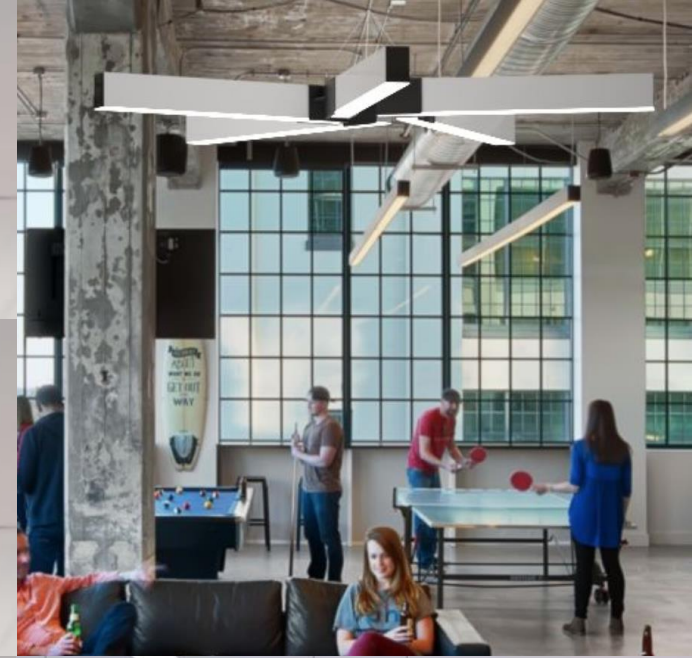

PLY23 Multi-Configurable Polygon Series (Star, Triangle, Square, Hexagon, etc.)

- Custom shapes via angled connectors : Star, Triangle, Square, Hexagon, etc. made from 2" x 3" segments
- Many connector color options
- Direct/Indirect
- Versatile and easy to install

SERIES PLY44 Polygon

Configurable / Linkable /
Modular / Versatile / Beautiful

- Striking and completely customizable LED pendant lighting
- Flexible joint connectors in a variety of colors allow for individual, continuous run or alternatively arranged fixtures from 4" x 4" segments
- Direct/Indirect
- Allows for easily-installable architectural distinction