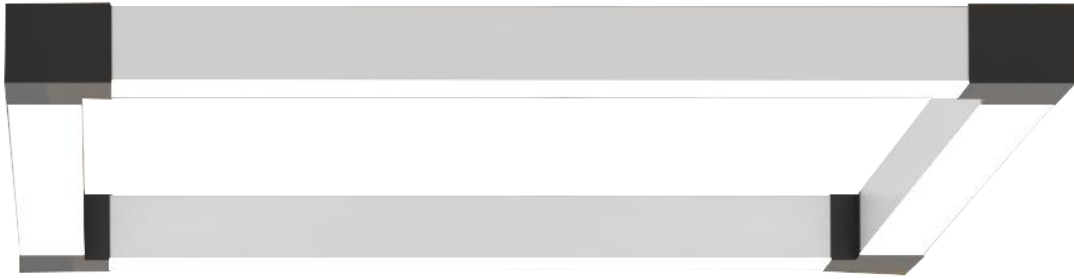

PLY23 Multi-Configurable Polygon Series (Star, Triangle, Square, Hexagon, etc.)

- Custom shapes via angled connectors : Star, Triangle, Square, Hexagon, etc. made from 2" x 3" segments
- Many connector color options
- Direct/Indirect
- Versatile and easy to install

SERIES PLY44 Polygon

Configurable / Linkable /
Modular / Versatile / Beautiful

- Striking and completely customizable LED pendant lighting
- Flexible joint connectors in a variety of colors allow for individual, continuous run or alternatively arranged fixtures from 4" x 4" segments
- Direct/Indirect
- Allows for easily-installable architectural distinction