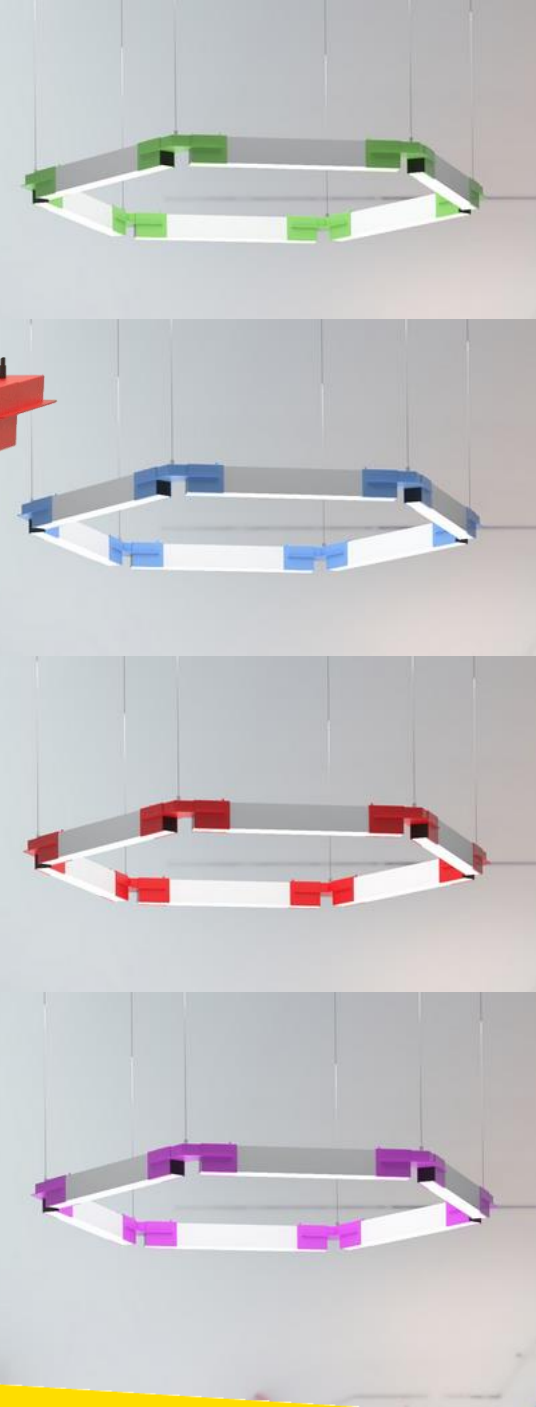

PLY23 Multi-Configurable Polygon Series (Star, Triangle, Square, Hexagon, etc.)

- Custom shapes via angled connectors : Star, Triangle, Square, Hexagon, etc. made from 2" x 3" segments
- Many connector color options
- Direct/Indirect
- Versatile and easy to install

SERIES PLY44 Polygon

Configurable / Linkable /
Modular / Versatile / Beautiful

- Striking and completely customizable LED pendant lighting
- Flexible joint connectors in a variety of colors allow for individual, continuous run or alternatively arranged fixtures from 4" x 4" segments
- Direct/Indirect
- Allows for easily-installable architectural distinction