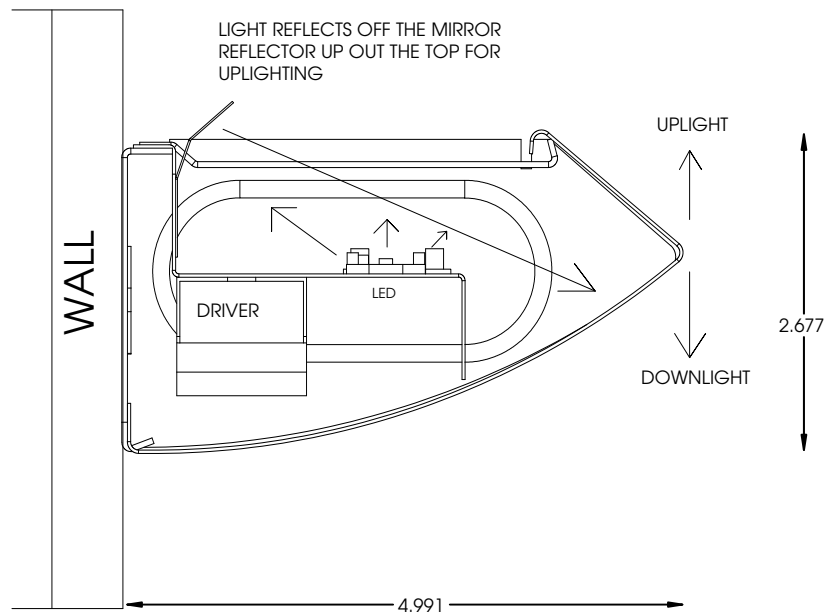

DIMENSIONS

All dimensions are inches. Specifications subject to change without notice.

ORDERING INFORMATION

Example: WLINPF96LS48W4800LDMV40K

STANDARD

WLIN		PF	96L		S48W4800L		DMV		40K		Finish	
Series			Size		Wattage and Lumen		Driver		Color Temperature		Blank White (standard) Custom colors available	
WLIN Direct/Indirect Wall Mount LIN Companion			96L 98.00"		E48W4800L 48 System Watts, 4800 Delivered Lumens H97W9600L 97 System Watts, 9600 Delivered Lumens H114W10800L 114 System Watts, 10800 Delivered Lumens		DMV 0-10V MV Multi - Volt 120V-277V		30K 3000K 35K 3500K 40K 4000K 50K 5000K			
Body Style		Function										
PF Perforated	SD Solid	Blank Standard Fixture includes end caps										
MW White Lens	LV Louver	J Joiner -No end caps are furnished with joiner sections										

* Consult for more options

Catalog Number:
Notes:

WLIN

Direct/Indirect Wall Mount

LIN Series

Mounted on Ceiling

WLIN Series

Mounted on Wall

* Companion to the LIN series pendant mount indirect

DIMENSIONS

All dimensions are inches. Specifications subject to change without notice.

END VIEW

4-FOOT MODEL

TOP VIEW

8-FOOT MODEL

TOP VIEW