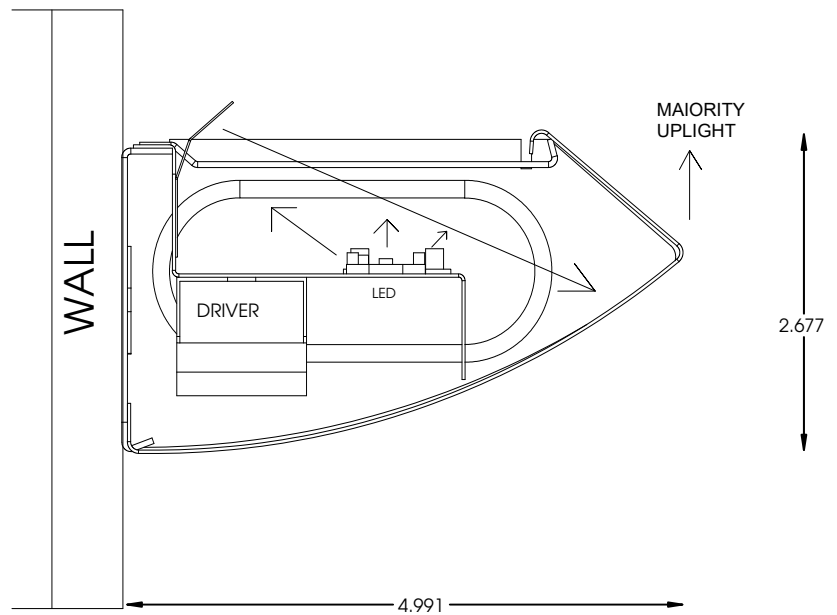

LIN Series

Mounted on Ceiling

WLIN Series

Mounted on Wall

DIMENSIONS

All dimensions are inches. Specifications subject to change without notice.

ORDERING INFORMATION

Example: WLINPF96LUJ48W4800LDMV40K

* Consult for more options

Catalog Number:
Notes:

WLIN

Indirect Wall Mount

LIN Series

Mounted on Ceiling

WLIN Series

Mounted on Wall

* Companion to the LIN series pendant mount indirect

DIMENSIONS

All dimensions are inches. Specifications subject to change without notice.

END VIEW

4-FOOT MODEL

TOP VIEW

8-FOOT MODEL

TOP VIEW