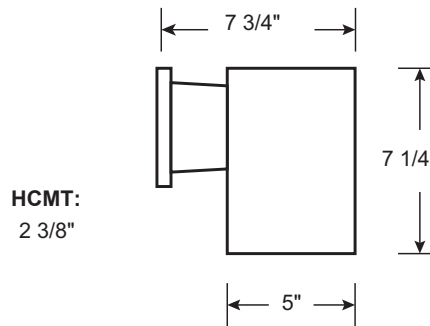

ORDERING INFORMATION

EX: WCD10LINCWH

LED WALL CYLINDERS		
Part Number	Bulb	Size
WCD7LINCWH	LED Lamp, A19 or PAR30, WHITE*	7-1/4"H X 5"D
WCD12LINCWH	LED Lamp, A19 or PAR30, WHITE*	12"H X 5"D

*Lamps sold separately. For Black change WH to BK.