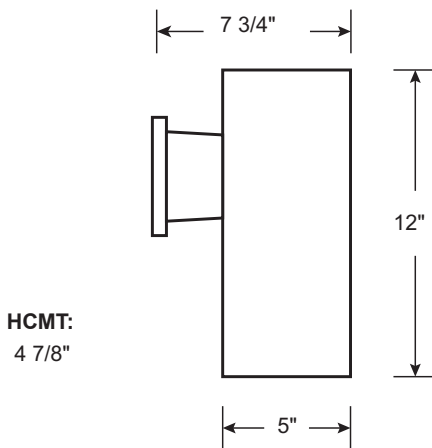

ORDERING INFORMATION

EX: WCD10LINCWH

LED WALL CYLINDERS		
Part Number	Bulb	Size
WCD7LINCWH	LED Lamp, A19 or PAR30, WHITE*	7-1/4"H X 5"D
WCD12LINCWH	LED Lamp, A19 or PAR30, WHITE*	12"H X 5"D

*Lamps sold separately. For Black change WH to BK.