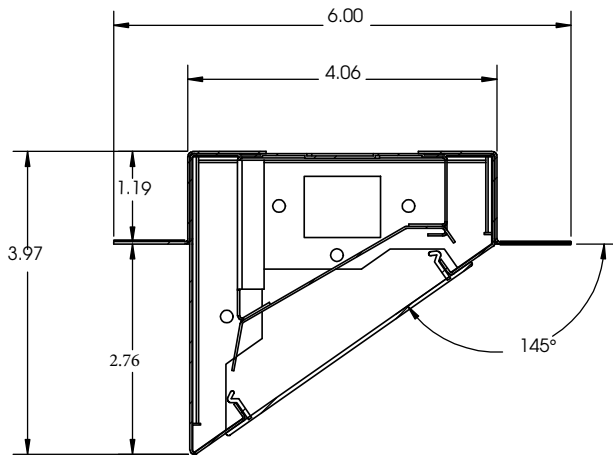

Recessed Mounted Drawing