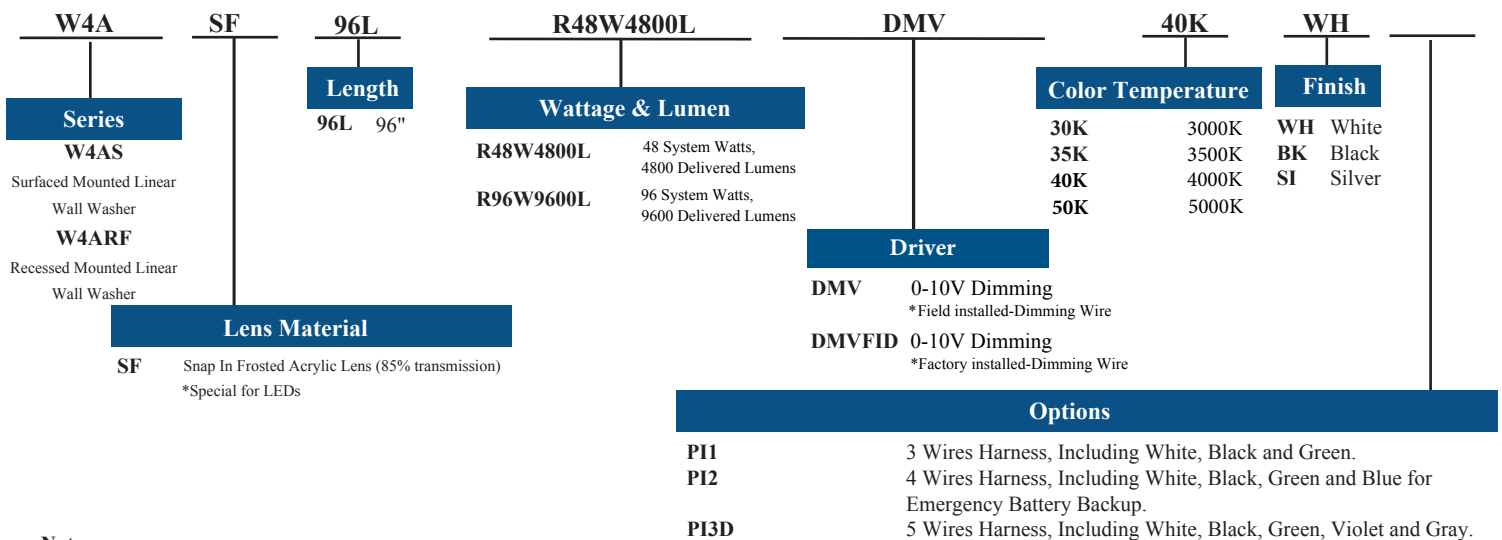

ORDERING INFORMATION

8FT

Example: W4ASF96LR48W4800LDMV40KWH

Notes

*Custom louvers available in any cell configuration. Consult factory for additional information.

Saylite
2055 Luna Rd. Suite 142 Carrollton, TX 75006
Phone: 972-247-3171 Fax: 972-247-0200
www.saylite.com email: sales@saylite.com

Catalog Number:
Notes: