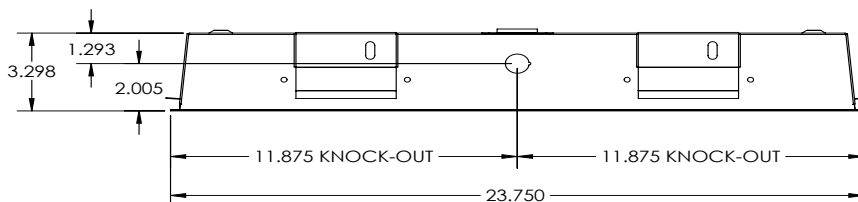

MOUNTING

Recessed or surface mount

DIMENSIONS

2x2 - 24"W x 24"L x 3.25"D

2x4 - 24"W x 48"L x 3.25"D

FEATURES & BENEFITS

- Direct mimics 'sky light' appearance
- Matte white reflective surfaces for soft, uniform light distribution
- For use in recessed inverted T-Bar or grid ceilings
- Every fixture is individually tested.
- Suitable for dry and damp locations
- CRI >80
- 50,000 hrs of L70 LED life
- 0-10 Volt Dimming 120-277V
- Power factor 0.99
- 5 year warranty

DRAWINGS & IMAGES

Back 2x4

Back 2x2

End

ORDER INFORMATION

2x4

SERIES	LENS MATERIAL	LENGTH	WATTAGE & LUMENS	DRIVER	COLOR
UD Dual Basket Grid Mount SHUD Dual Basket Surface Mount	LL Linear Ribbed Lens	24L 48"	F32W3450L 32 Watts 3463 Lumens	DMV 0-10V Dimming	30K 3000K 35K 3500K 40K 4000K 50K 5000K
			F48W6050L 48 Watts 6050 Lumens		
			F57W7100L 57 Watts 7100 Lumens		
			H72W7000L 72 Watts 7000 Lumens		
			* *		