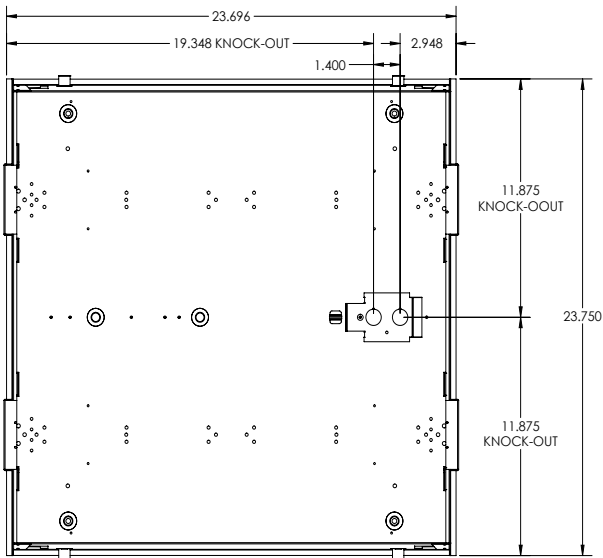

CONSTRUCTION

Housing is die-formed and embossed code 20 gauge steel. Luminaire body finish is high reflectance baked white enamel, with matte white reflectors. Wiring knockouts are provided on the back of housing.

MOUNTING

Recessed or surface mount

DIMENSIONS

2x2 - 24"W x 24"L x 3.25"D

2x4 - 24"W x 48"L x 3.25"D

FEATURES & BENEFITS

- Direct mimics 'sky light' appearance
- Matte white reflective surfaces for soft, uniform light distribution
- For use in recessed inverted T-Bar or grid ceilings
- Every fixture is individually tested.
- Suitable for dry and damp locations
- CRI >80
- 50,000 hrs of L70 LED life
- 0-10 Volt Dimming 120-277V
- Power factor 0.99
- 5 year warranty

DRAWINGS & IMAGES

Back 2x4

Back 2x2

End

ORDER INFORMATION

2x4

SERIES	LENS MATERIAL	LENGTH	WATTAGE & LUMENS	DRIVER	COLOR
UD Dual Basket Grid Mount SHUD Dual Basket Surface Mount	LL Linear Ribbed Lens	24L 48"	F32W3450L 32 Watts 3463 Lumens	DMV 0-10V Dimming	30K 3000K 35K 3500K 40K 4000K 50K 5000K
			F48W6050L 48 Watts 6050 Lumens		
			F57W7100L 57 Watts 7100 Lumens		
			H72W7000L 72 Watts 7000 Lumens		
			* *		