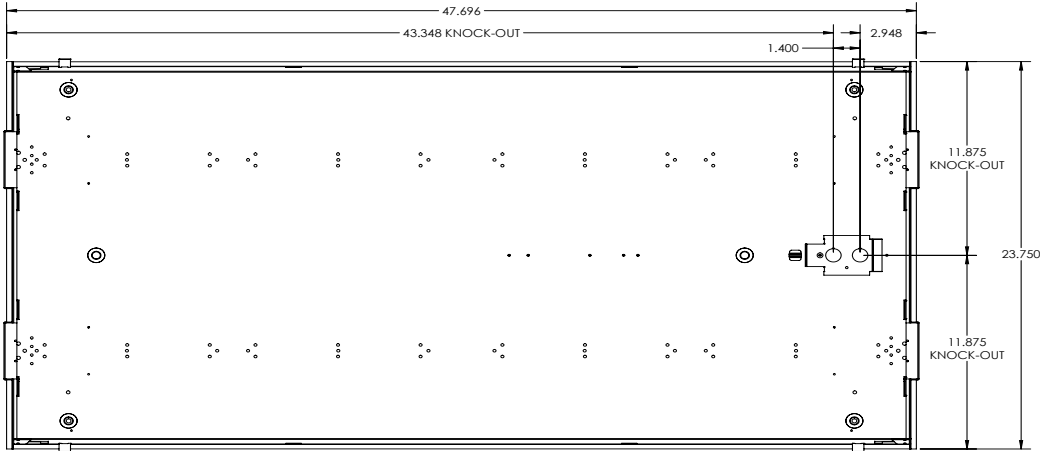

CONSTRUCTION

Housing is die-formed and embossed code 20 gauge steel. Luminaire body finish is high reflectance baked white enamel, with matte white reflectors. Wiring knockouts are provided on the back of housing.

MOUNTING

Recessed or surface mount

DIMENSIONS

2x2 - 24"W x 24"L x 3.25"D

2x4 - 24"W x 48"L x 3.25"D

FEATURES & BENEFITS

- Direct mimics 'sky light' appearance
- Matte white reflective surfaces for soft, uniform light distribution
- For use in recessed inverted T-Bar or grid ceilings
- Every fixture is individually tested.
- Suitable for dry and damp locations
- CRI >80
- 50,000 hrs of L70 LED life
- 0-10 Volt Dimming 120-277V
- Power factor 0.99
- 5 year warranty

DRAWINGS & IMAGES

Back 2x4

Back 2x2

End

ORDER INFORMATION

2x4

SERIES	LENS MATERIAL	LENGTH	WATTAGE & LUMENS	DRIVER	COLOR
UD Dual Basket Grid Mount SHUD Dual Basket Surface Mount	LL Linear Ribbed Lens	24L 48"	F32W3450L 32 Watts 3463 Lumens	DMV 0-10V Dimming	30K 3000K 35K 3500K 40K 4000K 50K 5000K
			F48W6050L 48 Watts 6050 Lumens		
			F57W7100L 57 Watts 7100 Lumens		
			H72W7000L 72 Watts 7000 Lumens		
			* *		