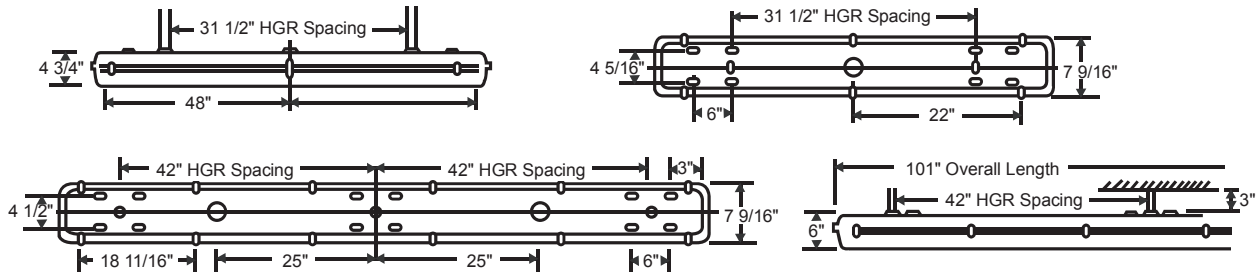

Commercial Fixture Series TOA

DIMENSIONS

PHOTOMETRIC DATA

Coefficients of Utilization 2 - Light

RF	.30									
RC	.80			.70			.50			
RW	.50 .30 .10			.50 .30 .10			.50 .30 .10			
RCR	1	.27	.22	.18	.26	.21	.18	.24	.20	.16
	2	.35	.29	.24	.33	.28	.23	.30	.26	.21
	3	.41	.34	.30	.39	.33	.29	.35	.30	.27
	4	.45	.40	.35	.44	.38	.34	.39	.35	.31
	5	.51	.45	.41	.48	.43	.38	.43	.38	.35
	6	.56	.51	.46	.54	.48	.44	.47	.43	.39
	7	.61	.55	.50	.57	.52	.48	.50	.46	.42
	8	.64	.59	.54	.60	.55	.51	.52	.49	.46
	9	.68	.64	.59	.64	.59	.56	.56	.52	.50
	10	.71	.68	.64	.67	.63	.60	.58	.55	.53