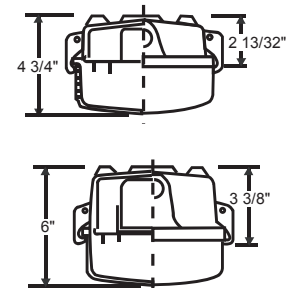

Listing

Fixtures conform to Underwriters' Laboratories' standards for production and are carefully tested prior to packing. UL listed for wet or damp location.

Commercial Fixture Series TOA

DIMENSIONS

PHOTOMETRIC DATA

Coefficients of Utilization 2 - Light

RF	.30									
RC	.80			.70			.50			
RW	.50 .30 .10			.50 .30 .10			.50 .30 .10			
RCR	1	.27	.22	.18	.26	.21	.18	.24	.20	.16
	2	.35	.29	.24	.33	.28	.23	.30	.26	.21
	3	.41	.34	.30	.39	.33	.29	.35	.30	.27
	4	.45	.40	.35	.44	.38	.34	.39	.35	.31
	5	.51	.45	.41	.48	.43	.38	.43	.38	.35
	6	.56	.51	.46	.54	.48	.44	.47	.43	.39
	7	.61	.55	.50	.57	.52	.48	.50	.46	.42
	8	.64	.59	.54	.60	.55	.51	.52	.49	.46
	9	.68	.64	.59	.64	.59	.56	.56	.52	.50
	10	.71	.68	.64	.67	.63	.60	.58	.55	.53

ORDERING INFORMATION

SERIES TOA HIGH OUTPUT			ELECTRONIC T8	
Part Number	Bulb	Size L X W X H	Part Number	Bulb
TOA-254MV	2-F54T5HO	49-7/8" X 7-5/8" X 4-3/4"	TOA-232	2-F32T8
TOA-2548MV	4-F54T5HO	97-7/8" X 7-5/8" X 6"	TOA-2328MV	4-F32T8
TOA-296T8HO	2-F96T8HO	97-7/8" X 7-5/8" X 6"	TOA-259MV	2-F96T8
TOA-296T12HO	2-F96T12HO	97-7/8" X 7-5/8" X 6"		
TOA-224MV	2-F24T5HO	25-7/8" X 7-5/8" X 6"	TOA-217MV	2-F17T8