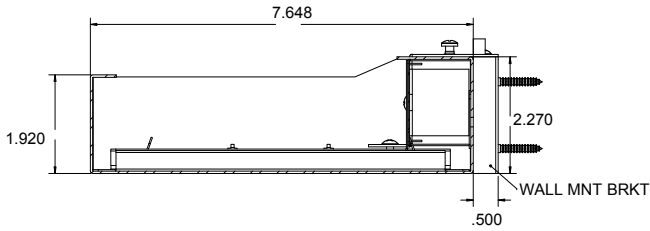

Wall Mount Dimensions

8 FT-UP LIGHT ONLY or DOWN LIGHT ONLY

Example: SLPFR96LF96W9600LDMV40KWHHC401WH

SLP	FR	96L	F96W9600L	DMV	40K	WH	HC401	WH
Series	Lens *	Size	Driver		Finish		Finish	
SLP Low Profile Pendant	MW White Lens FR Frosted Lens	96L 96"	DMV 0-10V Dimming * For Field installed DMVFID 0-10V Dimming * Factory installed		WH White SL Metallic Silver RD Red IN Iron BK Black		WH White BK Black BKWH Black cord & White Canopy	
SLW Low Profile Wall Mount			Wattage and Lumen		Color Temperature		Cable Kit	
			F48W4800L 48 System Watts, 4800 Delivered Lumens		30K 3000K 35K 3500K 40K 4000K 50K 5000K		HC401 4 ft. Cable kit with 3 wires Cord HC402 8 ft. Cable kit with 3 wires Cord HC4015W 4 ft. Cable kit with 5 wires Cord HC4025W 8 ft. Cable kit with 5 wires Cord	
			F96W9600L 96 System Watts, 9600 Delivered Lumens					

8 FT-UP and DOWN LIGHT

Example: SLPFR96LUF24WD48WDMV40KWHHC401WH

SLP	FR	96L	UF24WD48W	DMV	40K	WH	HC401	WH
Series	Lens *	Size	Driver		Finish		Finish	
SLP Low Profile Pendant	MW White Lens FR Frosted Lens	96L 96"	DMV 0-10V Dimming * For Field installed DMVFID 0-10V Dimming * Factory installed		WH White SL Metallic Silver RD Red IN Iron BK Black		WH White BK Black BKWH Black cord & White Canopy	
SLW Low Profile Wall Mount			Wattage and Lumen		Color Temperature		Cable Kit	
			UF24WD48W Up Light 24 System Watts, Down Light 48 System Watts, 7200 Delivered Lumens		30K 3000K 35K 3500K 40K 4000K 50K 5000K		HC401 4 ft. Cable kit with 3 wires Cord HC402 8 ft. Cable kit with 3 wires Cord HC4015W 4 ft. Cable kit with 5 wires Cord HC4025W 8 ft. Cable kit with 5 wires Cord	
			UF36WD72W Up Light 36 System Watts, Down Light 72 System Watts, 10800 Delivered Lumens