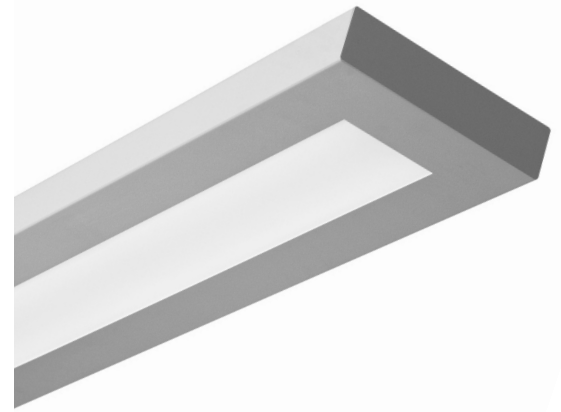

Wall Mount Dimensions

8 FT-UP LIGHT ONLY or DOWN LIGHT ONLY

Example: SLPFR96LF96W9600LDMV40KWHHC401WH

SLP	FR	96L	F96W9600L	DMV	40K	WH	HC401	WH
Series	Lens *	Size	Driver		Finish		Finish	
SLP Low Profile Pendant	MW White Lens FR Frosted Lens	96L 96"	DMV 0-10V Dimming * For Field installed DMVFID 0-10V Dimming * Factory installed		WH White SL Metallic Silver RD Red IN Iron BK Black		WH White BK Black BKWH Black cord & White Canopy	
SLW Low Profile Wall Mount			Wattage and Lumen		Color Temperature		Cable Kit	
			F48W4800L 48 System Watts, 4800 Delivered Lumens		30K 3000K 35K 3500K 40K 4000K 50K 5000K		HC401 4 ft. Cable kit with 3 wires Cord HC402 8 ft. Cable kit with 3 wires Cord HC4015W 4 ft. Cable kit with 5 wires Cord HC4025W 8 ft. Cable kit with 5 wires Cord	
			F96W9600L 96 System Watts, 9600 Delivered Lumens					

8 FT-UP and DOWN LIGHT

Example: SLPFR96LUF24WD48WDMV40KWHHC401WH

SLP	FR	96L	UF24WD48W	DMV	40K	WH	HC401	WH
Series	Lens *	Size	Driver		Finish		Finish	
SLP Low Profile Pendant	MW White Lens FR Frosted Lens	96L 96"	DMV 0-10V Dimming * For Field installed DMVFID 0-10V Dimming * Factory installed		WH White SL Metallic Silver RD Red IN Iron BK Black		WH White BK Black BKWH Black cord & White Canopy	
SLW Low Profile Wall Mount			Wattage and Lumen		Color Temperature		Cable Kit	
			UF24WD48W Up Light 24 System Watts, Down Light 48 System Watts, 7200 Delivered Lumens		30K 3000K 35K 3500K 40K 4000K 50K 5000K		HC401 4 ft. Cable kit with 3 wires Cord HC402 8 ft. Cable kit with 3 wires Cord HC4015W 4 ft. Cable kit with 5 wires Cord HC4025W 8 ft. Cable kit with 5 wires Cord	
			UF36WD72W Up Light 36 System Watts, Down Light 72 System Watts, 10800 Delivered Lumens