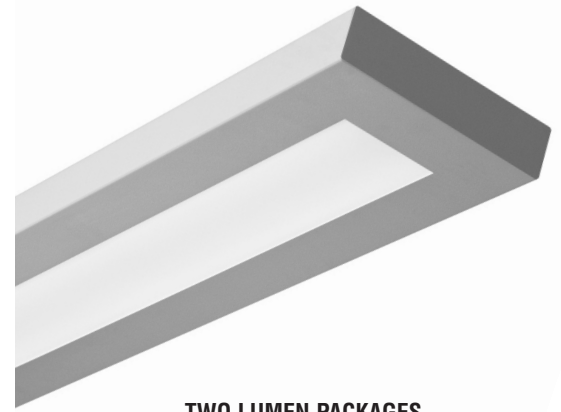

FEATURES AND SPECIFICATIONS

Texas Fluorescents introduces LED low profile rectilinear Lighting that can be pendant mounted individually. Ideal for general lighting applications in both commercial and residential applications for circulation spaces, high impact areas and kitchen islands and home offices. The versatility and clean styling makes this an ideal choice in many applications.

SIZE W x L x H in inches

4ft. - 7.60" x 48" x 1.9"
8ft. - 7.60" x 96" x 1.9"

MOUNTING

Mount with 4' adjustable cable (2 for 4' unit or 8' unit, included). Consult factory for longer cables.

TWO LUMEN PACKAGES