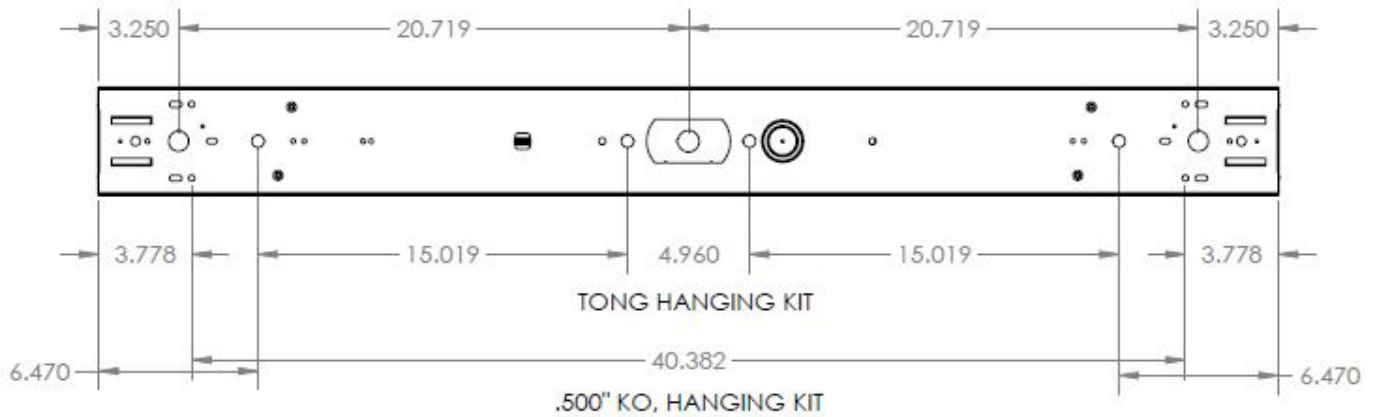

FEATURES & SPECIFICATIONS

DESCRIPTIONS

Give your area a new clean and sleek look with this designer series retrofit solution. This fixture is sure to enhance any environment. Designed to convert your old: 2', 4' or 8' T12 or T8 linear strips or industrial fixtures with New LED technology.

ORDERING INFORMATION

Example: **RSD48L T48W5650LDMV40K**

RSD		48L		T48W5650L		DMV		48L	
Series		Width		Wattage and Lumen		Driver		Kelvin Temperature	
RSF LED Retrofit Strip Flat Lens		48L 48"		T20W2700L 20 System Watts 2700 Delivered Lumens		DMV 0-10 Dimming		30K 3000K 35K 3500K 40K 4000K 50K 5000K	
RSD LED Retrofit Strip Dome Lens				T30W3500L 30 System Watts 3500 Delivered Lumens					
RSR LED Retrofit Strip Round Lens				T41W4300L 41 System Watts 4300 Delivered Lumens					
		96L 96"		T58W6700L 58 System Watts 6700 Delivered Lumens					
				T40W4700L 40 System Watts 4700 Delivered Lumens					
				T60W6900L 60 System Watts 6900 Delivered Lumens					
				T82W8900L 82 System Watts 8900 Delivered Lumens					
				T116W13400L 116 System Watts 13400 Delivered Lumens					

DIMENSIONS

All dimensions are inches. Specifications subject to change without notice.

4FT: 4.25"W x 48"L

8FT: 4.25"W x 96"L

RSF (Flat Lens)

RSD (Dome Lens)

RSR (Round Lens)

4ft Dimensions

8ft Dimensions