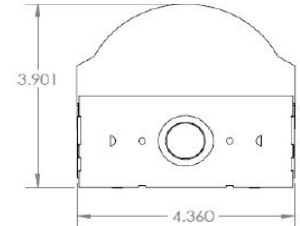

DIMENSIONS

All dimensions are inches. Specifications subject to change without notice.

4FT: 4.25"W x 48"L

8FT: 4.25"W x 96"L

RSF (Flat Lens)

RSD (Dome Lens)

RSR (Round Lens)

4ft Dimensions

8ft Dimensions