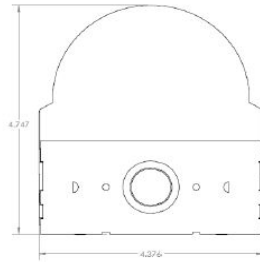

DIMENSIONS

All dimensions are inches. Specifications subject to change without notice.

4FT: 4.25"W x 48"L

8FT: 4.25"W x 96"L

RSF (Flat Lens)

RSD (Dome Lens)

RSR (Round Lens)

4ft Dimensions

8ft Dimensions