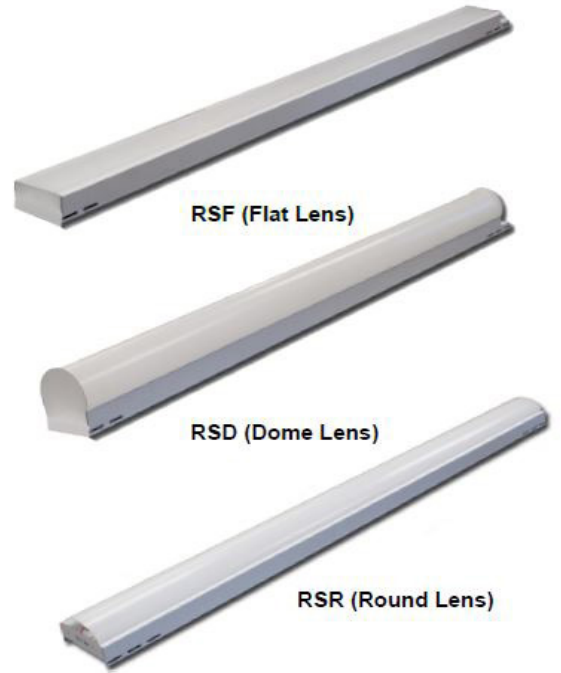

FEATURES & SPECIFICATIONS

DESCRIPTIONS

Give your area a new clean and sleek look with this designer series retrofit solution. This fixture is sure to enhance any environment. Designed to convert your old: 2', 4' or 8' T12 or T8 linear strips or industrial fixtures with New LED technology.

Choose between 3 aesthetic options: flat lens, dome lens or rounded lens, all provides energy savings and better quality lighting. These flexible options are cost effective and make this a perfect retrofit for : Schools, retail, warehouse, storage or any other facility area currently using strip fixtures. All the kit styles adapt easily to your existing backbox for quick retrofit.

ORDERING INFORMATION

Example: **RSD48L T48W5650LDMV40K**

RSD		48L		T48W5650L		DMV		48L	
Series		Width		Wattage and Lumen		Driver		Kelvin Temperature	
RSF LED Retrofit Strip Flat Lens		48L 48"		T20W2700L 20 System Watts 2700 Delivered Lumens		DMV 0-10 Dimming		30K 3000K 35K 3500K 40K 4000K 50K 5000K	
RSD LED Retrofit Strip Dome Lens				T30W3500L 30 System Watts 3500 Delivered Lumens					
RSR LED Retrofit Strip Round Lens				T41W4300L 41 System Watts 4300 Delivered Lumens					
		96L 96"		T58W6700L 58 System Watts 6700 Delivered Lumens					
				T40W4700L 40 System Watts 4700 Delivered Lumens					
				T60W6900L 60 System Watts 6900 Delivered Lumens					
				T82W8900L 82 System Watts 8900 Delivered Lumens					
				T116W13400L 116 System Watts 13400 Delivered Lumens					

DIMENSIONS

All dimensions are inches. Specifications subject to change without notice.

4FT: 4.25"W x 48"L

8FT: 4.25"W x 96"L

RSF (Flat Lens)

RSD (Dome Lens)

RSR (Round Lens)

4ft Dimensions