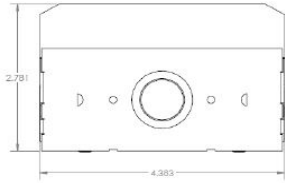

ORDERING INFORMATION

Example: **RSD48L T48W5650LDMV40K**

RSD		48L		T48W5650L		DMV		48L	
Series		Width		Wattage and Lumen		Driver		Kelvin Temperature	
RSF LED Retrofit Strip Flat Lens		48L 48"		T20W2700L 20 System Watts 2700 Delivered Lumens		DMV 0-10 Dimming		30K 3000K 35K 3500K 40K 4000K 50K 5000K	
RSD LED Retrofit Strip Dome Lens				T30W3500L 30 System Watts 3500 Delivered Lumens					
RSR LED Retrofit Strip Round Lens				T41W4300L 41 System Watts 4300 Delivered Lumens					
		96L 96"		T58W6700L 58 System Watts 6700 Delivered Lumens					
				T40W4700L 40 System Watts 4700 Delivered Lumens					
				T60W6900L 60 System Watts 6900 Delivered Lumens					
				T82W8900L 82 System Watts 8900 Delivered Lumens					
				T116W13400L 116 System Watts 13400 Delivered Lumens					

DIMENSIONS

All dimensions are inches. Specifications subject to change without notice.

4FT: 4.25"W x 48"L

8FT: 4.25"W x 96"L

RSF (Flat Lens)

RSD (Dome Lens)

RSR (Round Lens)

4ft Dimensions

8ft Dimensions