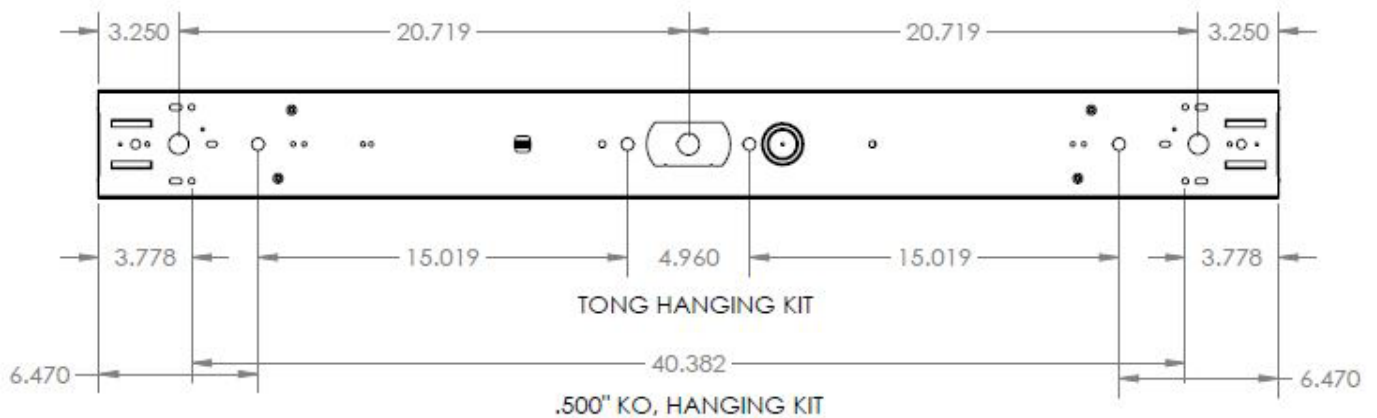

FEATURES & SPECIFICATIONS

DESCRIPTIONS

Give your area a new clean and sleek look with this designer series retrofit solution. This fixture is sure to enhance any environment. Designed to convert your old: 2', 4' or 8' T12 or T8 linear strips or industrial fixtures with New LED technology.

ORDERING INFORMATION

Example: **RSD48L T48W5650LDMV40K**

RSD		48L		T48W5650L		DMV		48L	
Series		Width		Wattage and Lumen		Driver		Kelvin Temperature	
RSF LED Retrofit Strip Flat Lens		48L 48"		T20W2700L 20 System Watts 2700 Delivered Lumens		DMV 0-10 Dimming		30K 3000K 35K 3500K 40K 4000K 50K 5000K	
RSD LED Retrofit Strip Dome Lens				T30W3500L 30 System Watts 3500 Delivered Lumens					
RSR LED Retrofit Strip Round Lens				T41W4300L 41 System Watts 4300 Delivered Lumens					
		96L 96"		T58W6700L 58 System Watts 6700 Delivered Lumens					
				T40W4700L 40 System Watts 4700 Delivered Lumens					
				T60W6900L 60 System Watts 6900 Delivered Lumens					
				T82W8900L 82 System Watts 8900 Delivered Lumens					
				T116W13400L 116 System Watts 13400 Delivered Lumens					

DIMENSIONS

All dimensions are inches. Specifications subject to change without notice.

4FT: 4.25"W x 48"L

8FT: 4.25"W x 96"L

RSF (Flat Lens)

RSD (Dome Lens)

RSR (Round Lens)

4ft Dimensions

8ft Dimensions