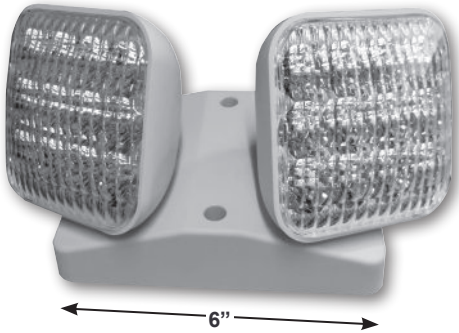

# RHLED Series

**RHLED2**

**RHLED1**

**RHLED2-WP**

**RHLED1-WP**

## ILLUMINATION

- Long lasting, efficient ultra-bright white LED lamp heads.
- High-performance chrome-plated metalized reflector and plastic lens (indoor applications) or glass lens (outdoor applications) for optimal light distribution.
- Adjustable LED lamp heads increases center-to-center spacing with 8 LEDs in each lamp head.

## MOUNTING

- Universal mounting base mounts to single-gang switch box.
- Distance of maximum run is determined by system voltage, wire gauge and total maximum wattage on the run.
- Suitable for wall or ceiling mount.

## HOUSING

- Indoor application remote heads are injection-molded, engineering-grade, 5VA flame retardant, high-impact resistant, thermoplastic in white or black finish.
- Outdoor application remote heads are die-cast aluminum, Sealed and gasketed in gray or black finish.