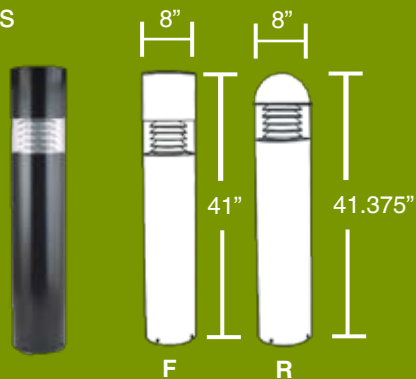

POLE FITTERS, ACORN LENSES, & BOLLARDS

Bollards

- Die Cast Housing
- Smooth Black Finish

- Anchor Bolts & Templates Included

ITEM NO.	SIZE (H x W)	LAMPING
BOL-R-70MH-M120-LP	41.375" x 8.0"	70 Watt Metal Halide
BOL-F-70MH-M120-LP	41" x 8.0"	70 Watt Metal Halide
BOL-R-100MH-MT-LP	41.375" x 8.0"	100 Watt Metal Halide
BOL-F-100MH-MT-LP	41" x 8.0"	100 Watt Metal Halide
BOL-R-42PL-MV-LP	41.375" x 8.0"	42 Watt Plug In Fluorescent
BOL-F-42PL-MV-LP	41" x 8.0"	42 Watt Plug In Fluorescent
BOL-R-70HPS-120-LP	41.375" x 8.0"	70 Watt High Pressure Sodium
BOL-F-70HPS-120-LP	41" x 8.0"	70 Watt High Pressure Sodium

Colonnade Pole Top Fitters

- Die Cast Housing
- Stamped Steel Plate
- Ballast, Capacitor, and Ignitor Brackets

- Set Screws, Porcelain Socket
- Smooth Black Finish
- Graceful Design Accommodates 3" Poles

Acorn Lenses

ITEM NO.	SIZE (W x H)	DESCRIPTION
ER-118-8	16.375" x 26.375"	8" Opening Acorn Large
ER-118-9	16.375" x 26.375"	9" Opening Acorn Large

One Piece Extrusion Blow Mold Construction

Globe Mount Fitters

Globes

ITEM NO.	GLOBE SIZE	COLOR	FITTER SIZE
AC010WHN	10"	White	5.25" Neckless
AC012WHN	12"	White	5.25" Neckless
AC014WHN	14"	White	5.25" Neckless
AC016WHN	16"	White	5.25" Neckless
AC018WHN	18"	White	5.25" Neckless
AC020WHN	20"	White	5.75" Neckless
AC022WHN	22"	White	5.75" Neckless