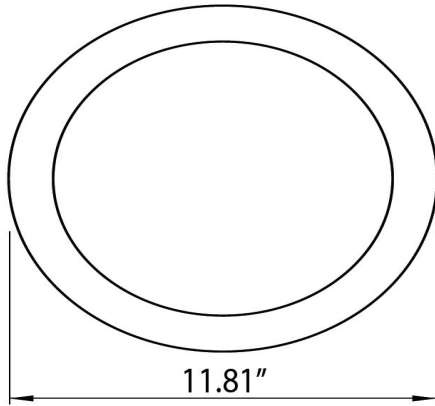

ELECTRICAL

Fixture operates at 120 volts, 60 Hz. Standard input = 15 watts. Operating temperature -30°C to 40°C

DIMENSIONS

12" Diameter x 3.125"H

FEATURES & BENEFITS

- Wall or ceiling mount
- Powder coated cast aluminum
- Enclosed & gasketed
- ELT Listed for wet locations (IP65)
- CRI >80
- 50,000 hrs of L70 LED life
- Temp -30°C to +40°C
- 120V dimming
- 50/60 Hz
- Available in 3000K or 4000K
- 5 year warranty

DRAWINGS & IMAGES

ORDER INFORMATION

SERIES	DESCRIPTION
OUTMW15W1200LD120BK30K	LED ROUND 12 in. Diameter, Black 120V only, 1200 Lumens, 3000K
OUTMW15W1200LD120BK40K	LED ROUND 12 in. Diameter, Black 120V only, 1200 Lumens, 4000K
OUTMW15W1200LD120WH30K	LED ROUND 12 in. Diameter, Black 120V only, 1200 Lumens, 3000K
OUTMW15W1200LD120WH40K	LED ROUND 12 in. Diameter, Black 120V only, 1200 Lumens, 4000K