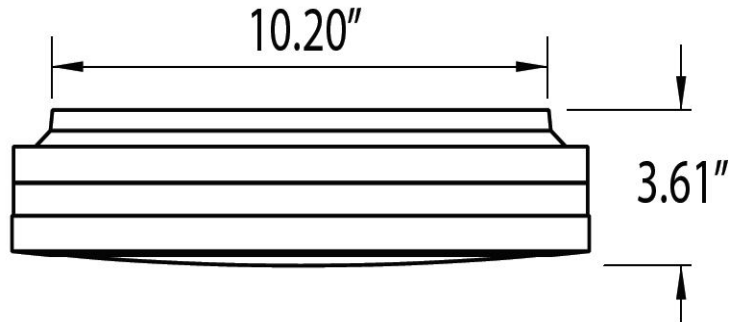

ELECTRICAL

Fixture operates at 120 volts, 60 Hz. Standard input = 15 watts. Operating temperature -30°C to 40°C

DIMENSIONS

12" Diameter x 3.125"H

FEATURES & BENEFITS

- Wall or ceiling mount
- Powder coated cast aluminum
- Enclosed & gasketed
- ELT Listed for wet locations (IP65)
- CRI >80
- 50,000 hrs of L70 LED life
- Temp -30°C to +40°C
- 120V dimming
- 50/60 Hz
- Available in 3000K or 4000K
- 5 year warranty

DRAWINGS & IMAGES

ORDER INFORMATION

SERIES	DESCRIPTION
OUTMW15W1200LD120BK30K	LED ROUND 12 in. Diameter, Black 120V only, 1200 Lumens, 3000K
OUTMW15W1200LD120BK40K	LED ROUND 12 in. Diameter, Black 120V only, 1200 Lumens, 4000K
OUTMW15W1200LD120WH30K	LED ROUND 12 in. Diameter, Black 120V only, 1200 Lumens, 3000K
OUTMW15W1200LD120WH40K	LED ROUND 12 in. Diameter, Black 120V only, 1200 Lumens, 4000K