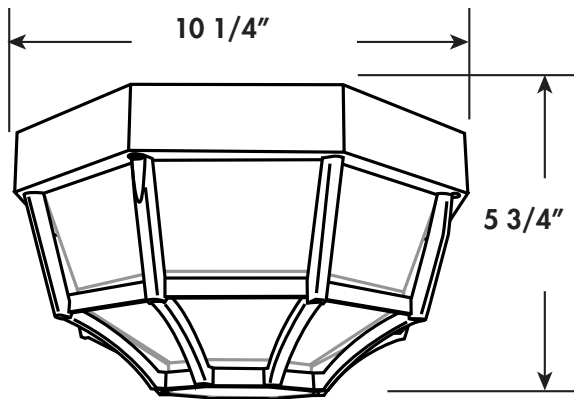

DIMENSIONS

ORDERING INFORMATION

EX: OCLINCLPLEDWH

LED WALL CYLINDERS

Part Number	Bulb	Size
OCLINCLPLEDWH	LED Lamp 9.5W A19 27K Incl. White*, Dimmable 120V	5.75H X 10.25"D
OCL10L14W1400LD120WH40K	LED 14W 1400Lm, 40K, White*, Dimmable 120V	5.75H X 10.25"D
OCL10L23W1900LD120WH40K	LED 23W 1900Lm, 40K, White*, Dimmable 120V	5.75H X 10.25"D

* For 3000K change 40K to 30K. For Black, change WH to BK.