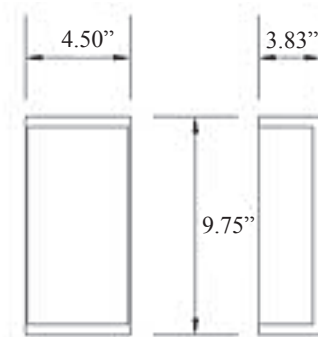

# MVAN

Mini Vanity luminaire suitable for horizontal or vertical mounting.

**HOUSING:** Steel, Painted finish

**DIFFUSER:** Frosted ribbed acrylic with choice of white or brushed nickel ends (Consult factory for custom finishes.)