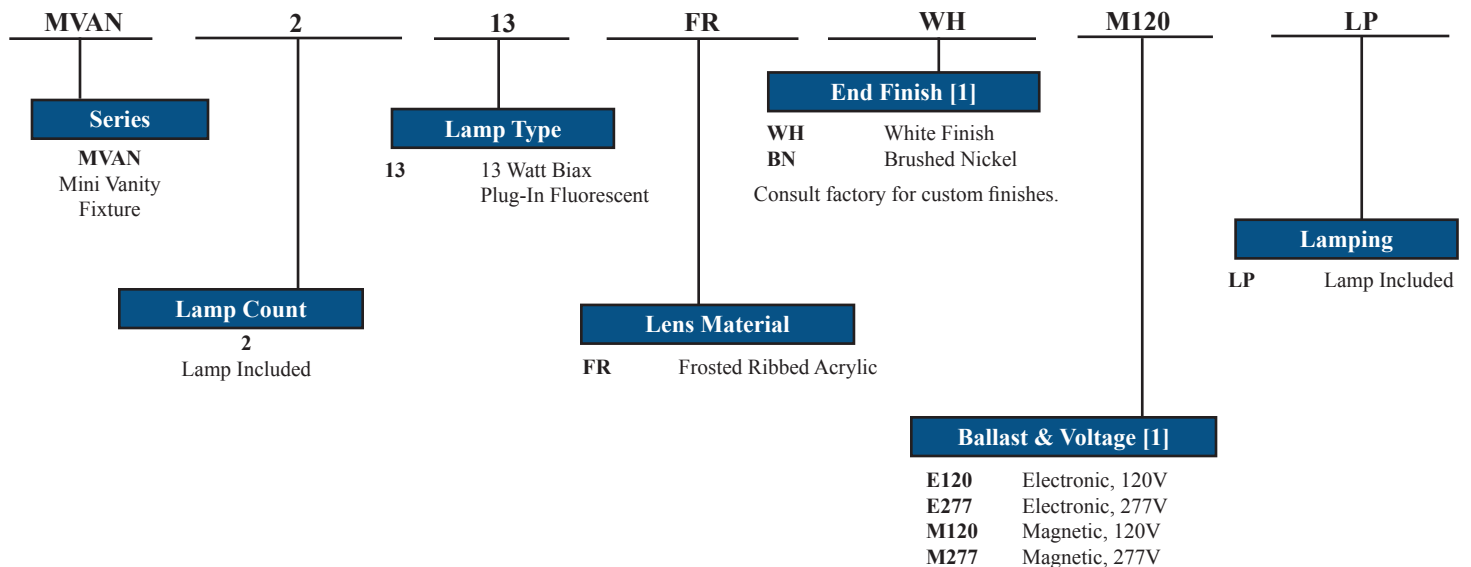

ORDERING INFORMATION

Example: MVAN213FRWHM120

NOTE: Specifications and dimensions subject to change without notice. Consult your Texas Fluorescent Lighting Representative for availability and ordering information.