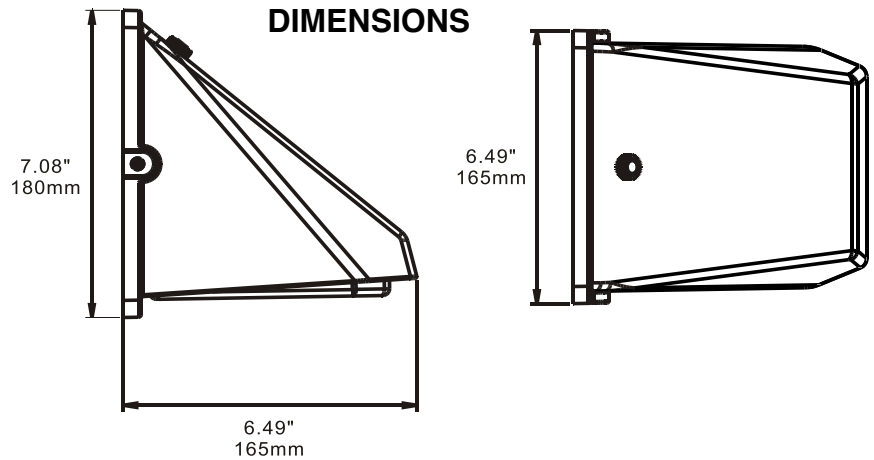

Project	Type

Features and Benefits

Sleek, low profile cutoff wall pack is ideal for low level area lighting and security. The fixture, specially designed for LED, provides the output of a 60 Watt incandescent using only 14 Watts. Full cut off eliminates any light pollution.

General Specifications

- UL and CUL listed for wet locations
- IP66, dust and water jet proof; Weatherproof and durable silicone rubber gaskets, prevent water and bugs
- Corrosion resistant die-cast all aluminum construction and hardware
- Superior powder coat finish
- High impact polycarbonate lens
- **3 Year Warranty**

MLW Series

MINI WALL PACK

ELECTRICAL						
Volts	Input Watts	Amps	Power Factor	Ballast Factor	Min Start Temp	UL
120	14	0.2	0.5	1.00	-30°C	Yes

PHYSICAL						
Carton	Length	Width	Height	Weight	Mount	Finish
6	6.49	6.49	7.08	3.30	Flush	Bronze

Powered by **CREE**™
LEDs

Example: **MLW6L14W750L50KBZ**

SERIES	SIZE	WATTS/LUMENS	COLOR TEMP	FINISH	OPTIONS*
MLW - Mini Wall Pack	6L - 6" Wide	14W750L - 14 Watts/750 Lumens	50K - 5000 Kelvins	BZ - Bronze	PC120 - 120V Photocell PC277 - 277V Photocell

*For factory installed photocell, add to end of part number.