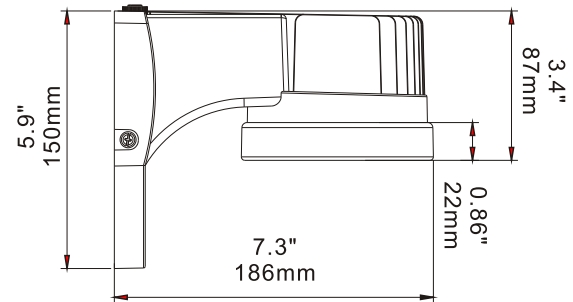

MJJ Series

MINI JELLY JAR

DIMENSIONS

ELECTRICAL						
Volts	Input Watts	Amps	Power Factor	Ballast Factor	Min Start Temp	UL
100-240	14	0.2	0.5	1.00	-30°C	Yes

PHYSICAL						
Carton	Length	Width	Height	Weight	Mount	Finish
6	5.4	7.3	5.9	2.53	Flush	Bronze

Powered by **CREE** LED⁵

Example: **MJJ7L14W750L50KBZ**

SERIES	SIZE	WATTS/LUMENS	COLOR TEMP	FINISH
MJJ - Mini Jelly Jar	7L - 7" Wide	14W750L - 14 Watts/750 Lumens	50K - 5000 Kelvins	BZ - Bronze