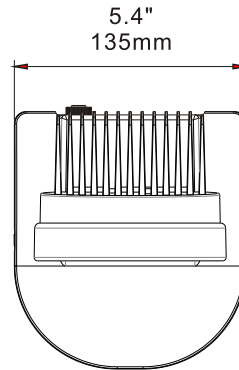

MJJ Series

MINI JELLY JAR

DIMENSIONS

ELECTRICAL						
Volts	Input Watts	Amps	Power Factor	Ballast Factor	Min Start Temp	UL
100-240	14	0.2	0.5	1.00	-30°C	Yes

PHYSICAL						
Carton	Length	Width	Height	Weight	Mount	Finish
6	5.4	7.3	5.9	2.53	Flush	Bronze

Powered by **CREE** LED⁵

Example: **MJJ7L14W750L50KBZ**

SERIES	SIZE	WATTS/LUMENS	COLOR TEMP	FINISH
MJJ - Mini Jelly Jar	7L - 7" Wide	14W750L - 14 Watts/750 Lumens	50K - 5000 Kelvins	BZ - Bronze