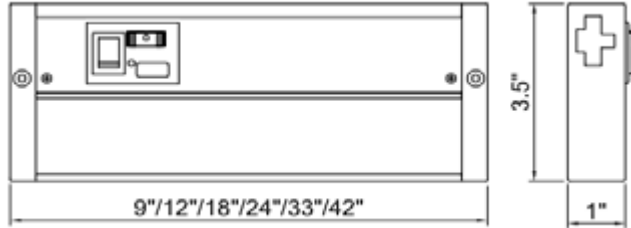

DRAWINGS & IMAGES

ORDER INFORMATION

ITEM NUMBERS	INPUT VOLTAGE	WATTS	LUMENS	FINISH	COLOR TEMP	DIMENSIONS
LUC9L5W375LD120MCT	120V Dimming	5	>375	White	30K, 35K, 40K	9"L x 3.5"W x 1"H
LUC12L6W450LD120MCT	120V Dimming	6	>450	White	30K, 35K, 40K	12"L x 3.5"W x 1"H
LUC18L9W675LD120MCT	120V Dimming	9	>675	White	30K, 35K, 40K	18"L x 3.5"W x 1"H
LUC24L11W825LD120MCT	120V Dimming	11	>825	White	30K, 35K, 40K	24"L x 3.5"W x 1"H
LUC33L13W975LD120MCT	120V Dimming	13	>975	White	30K, 35K, 40K	33"L x 3.5"W x 1"H
LUC42L16W1200LD120MCT	120V Dimming	16	>1200	White	30K, 35K, 40K	42"L x 3.5"W x 1"H
LUCKOC	Knock-out Connector					
LUC39LPC	39" Power Cord					
LUCJC6	6" Joiner Cable					
LUCJC18	18" Joiner Cable					
LUCCONNECTOR	Butt Connector