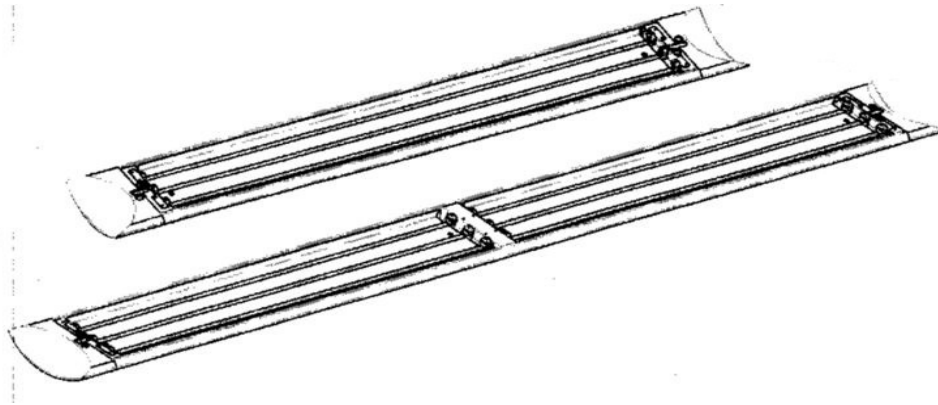

Texas Fluorescents
Reinvented

LIN Series

Linear Indirect Lighting

Saylite
2055 Luna Rd. Suite 142 Carrollton, TX 75006
Phone: 972-247-3171 Fax: 972-247-0200
www.saylite.com email: sales@saylite.com

Catalog Number:

Notes: