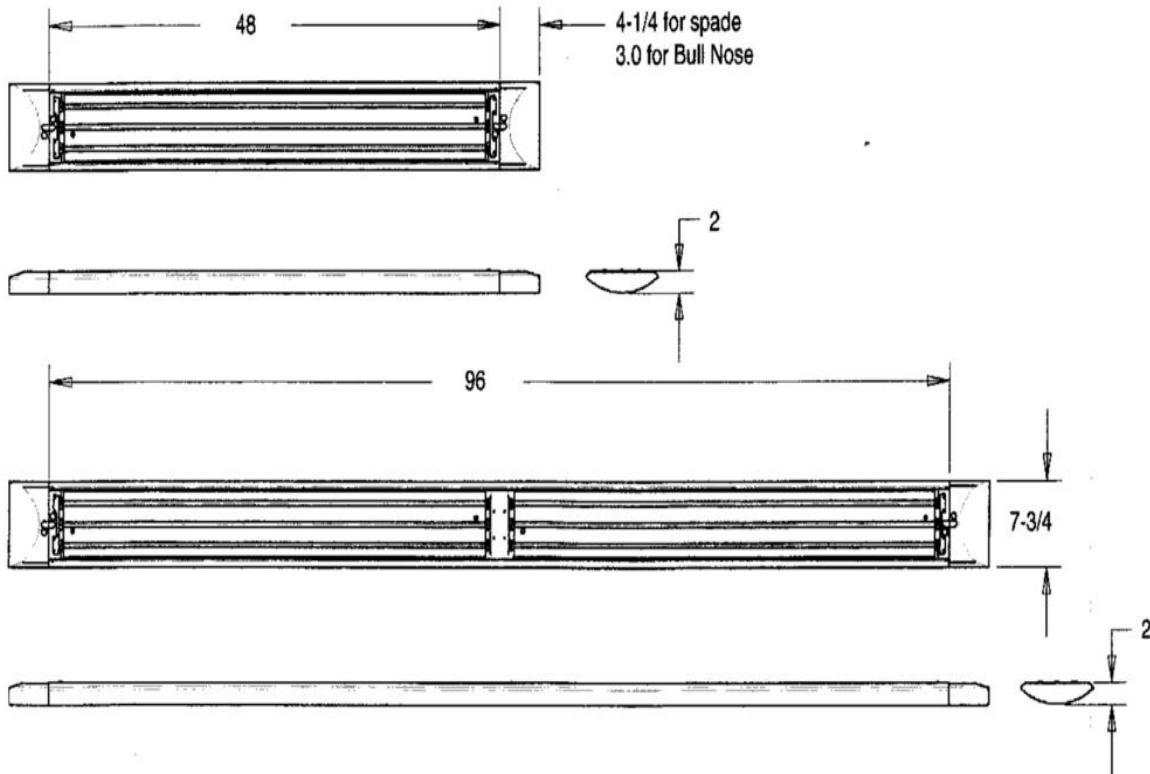

Texas Fluorescents
Reinvented

LIN Series

Linear Indirect Lighting

Saylite
2055 Luna Rd. Suite 142 Carrollton, TX 75006
Phone: 972-247-3171 Fax: 972-247-0200
www.saylite.com email: sales@saylite.com

Catalog Number:

Notes: