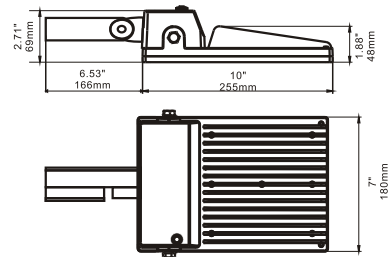

## TECHNICAL SPECIFICATIONS

- IP65
- Solid construction die-cast aluminum body
- UV stabilized powder coated finish
- UL and CUL listed for wet locations
- Versatile mounting choices
- Optional photo control
- Finish – Bronze
- Standard Bronze

## DIMENSIONS