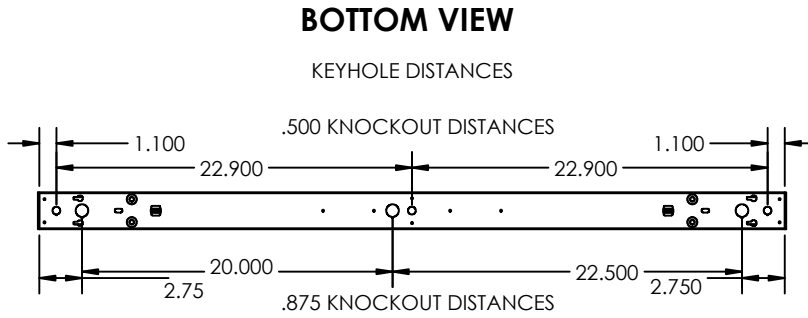

DIMENSIONS

- 2ft.-24"L x 2.5"W x 3"H
- 4ft.-48"L x 2.5"W x 3"H
- 8ft.-96"L x 2.5"W x 3"H

FEATURES & BENEFITS

- Can be surface mounted to the ceiling or pendant hung by engineered hanging kit.
- Attractive source of direct lighting for any indoor applications.
- Easy installation
- Available in custom finish. Consult factory for details.
- Suitable for dry or damp location
- 50,000 hrs of L70 LED life
- CRI >80
- Power Factor 0.99
- 0-10V dimming or Triac dimming

DRAWINGS AND DIMENSIONS

4 ft. - Back View

END VIEW

8 ft. - Back View

ORDERING INFORMATION

SERIES	LENS MATERIAL	SIZE	WATTAGE & LUMENS	DRIVER	COLOR	FINISH
L25P LED Linear Strip	SF Frosted Lens	24L 24"	T13W1300L 13 Watts 1300 Lumens	DMV 0-10V Dimming G120 Triac/ELV Dimming at 120V only	30K 3000K 35K 3500K 40K 4000K 50K 5000K	WH White WM White Marble IM Ivory Marble TO Tortoise BM Black Marble SI Silver
			T18W1800L 18 Watts 1800 Lumens			
		48L 48"	T26W2600L 26 Watts 2600 Lumens			
			T37W3770L 37 Watts 3770 Lumens			
		96L 96"	T52W5200L 52 Watts 5200 Lumens			
			T74W7400L 74 Watts 7400 Lumens			
			* _____ *			