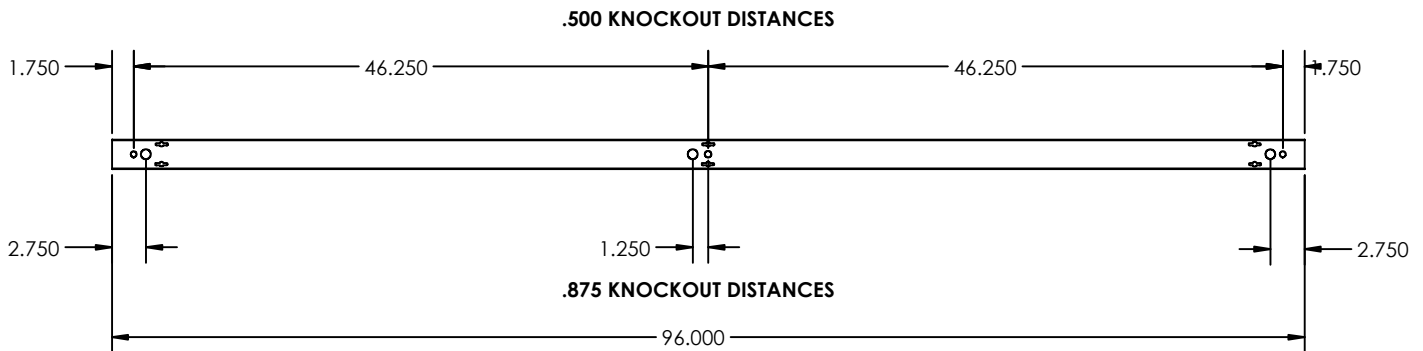

DIMENSIONS

- 2ft.-24"L x 2.5"W x 3"H
- 4ft.-48"L x 2.5"W x 3"H
- 8ft.-96"L x 2.5"W x 3"H

FEATURES & BENEFITS

- Can be surface mounted to the ceiling or pendant hung by engineered hanging kit.
- Attractive source of direct lighting for any indoor applications.
- Easy installation
- Available in custom finish. Consult factory for details.
- Suitable for dry or damp location
- 50,000 hrs of L70 LED life
- CRI >80
- Power Factor 0.99
- 0-10V dimming or Triac dimming

DRAWINGS AND DIMENSIONS

4 ft. - Back View

END VIEW

8 ft. - Back View

ORDERING INFORMATION

SERIES	LENS MATERIAL	SIZE	WATTAGE & LUMENS	DRIVER	COLOR	FINISH
L25P LED Linear Strip	SF Frosted Lens	24L 24"	T13W1300L 13 Watts 1300 Lumens	DMV 0-10V Dimming G120 Triac/ELV Dimming at 120V only	30K 3000K 35K 3500K 40K 4000K 50K 5000K	WH White WM White Marble IM Ivory Marble TO Tortoise BM Black Marble SI Silver
			T18W1800L 18 Watts 1800 Lumens			
		48L 48"	T26W2600L 26 Watts 2600 Lumens			
			T37W3770L 37 Watts 3770 Lumens			
		96L 96"	T52W5200L 52 Watts 5200 Lumens			
			T74W7400L 74 Watts 7400 Lumens			
			* _____ *			

Hanging Kit Options

HC301WH	Cable kit with 4' Cable & 3 Wires Power Feed/Cable Incl. and White Canopy
HC302WH	Cable kit with 12' Cable & 3 Wires Power feed/Cable Incl. and White Canopy
HC3015WWH	Cable kit with 4' Cable & 5 Wires Power Feed/Cable Incl. and White Canopy
HC3025WWH	Cable kit with 12' Cable & 5 Wires Power feed/Cable Incl. and White Canopy
2SCS24WH	Two Stem kits with 24" Stem, Canopy and Mounting hardware for a 4' fixture