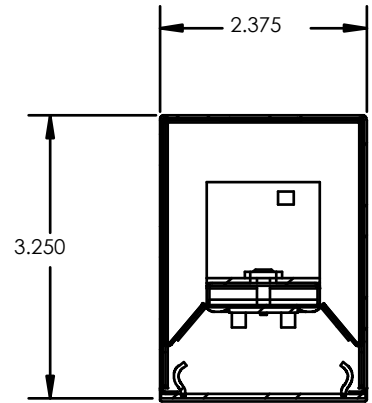

DIMENSIONS

- 2ft.-24"L x 2.5"W x 3"H
- 4ft.-48"L x 2.5"W x 3"H
- 8ft.-96"L x 2.5"W x 3"H

FEATURES & BENEFITS

- Can be surface mounted to the ceiling or pendant hung by engineered hanging kit.
- Attractive source of direct lighting for any indoor applications.
- Easy installation
- Available in custom finish. Consult factory for details.
- Suitable for dry or damp location
- 50,000 hrs of L70 LED life
- CRI >80
- Power Factor 0.99
- 0-10V dimming or Triac dimming

DRAWINGS AND DIMENSIONS

4 ft. - Back View

END VIEW

8 ft. - Back View

ORDERING INFORMATION

SERIES	LENS MATERIAL	SIZE	WATTAGE & LUMENS	DRIVER	COLOR	FINISH
L25P LED Linear Strip	SF Frosted Lens	24L 24"	T13W1300L 13 Watts 1300 Lumens	DMV 0-10V Dimming G120 Triac/ELV Dimming at 120V only	30K 3000K 35K 3500K 40K 4000K 50K 5000K	WH White WM White Marble IM Ivory Marble TO Tortoise BM Black Marble SI Silver
			T18W1800L 18 Watts 1800 Lumens			
		48L 48"	T26W2600L 26 Watts 2600 Lumens			
			T37W3770L 37 Watts 3770 Lumens			
		96L 96"	T52W5200L 52 Watts 5200 Lumens			
			T74W7400L 74 Watts 7400 Lumens			
			* _____ *			