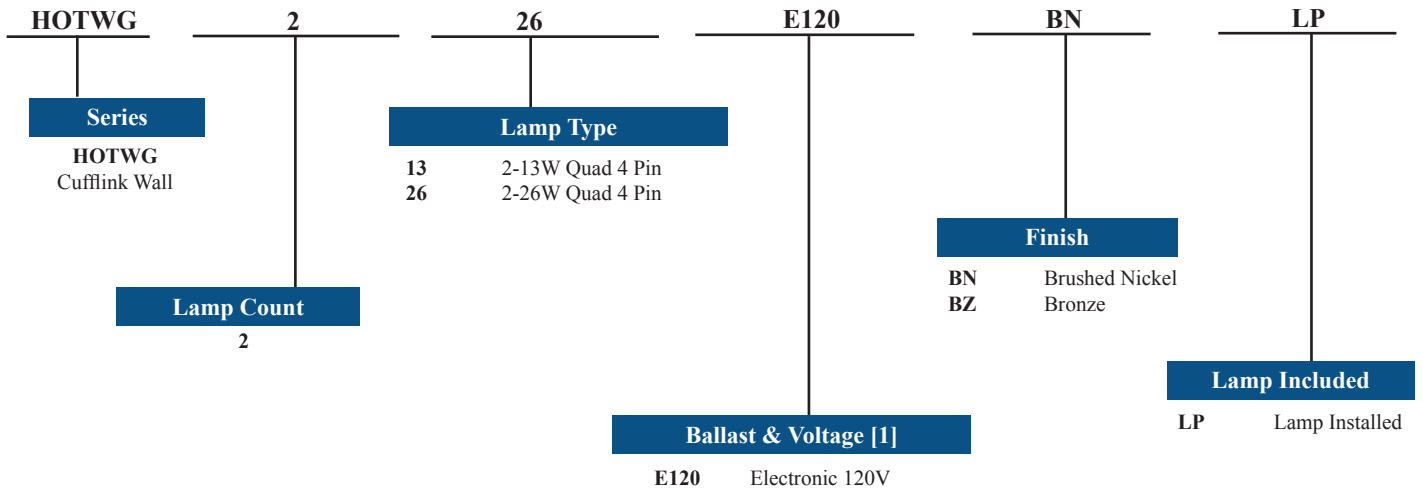

HOTWG

Cufflink Wall

Texas Fluorests
Reinvented

HOUSING: brushed nickel or bronze lens holders
DIFFUSER: Frosted Glass Diffuser
BALLAST: Residential Electronic Ballast
LAMP: 2 Lamp, 13 and 26 Watt Fluorescent
SIZE: 15.75" x 10" x 2.9" (L x W x H)
LISTED: UL Listed for damp locations

ORDERING INFORMATION

Example: HOTWG226E120BNLP

NOTE: Specifications and dimensions subject to change without notice. Consult your Texas Fluorescent Lighting Representative for availability and ordering information.