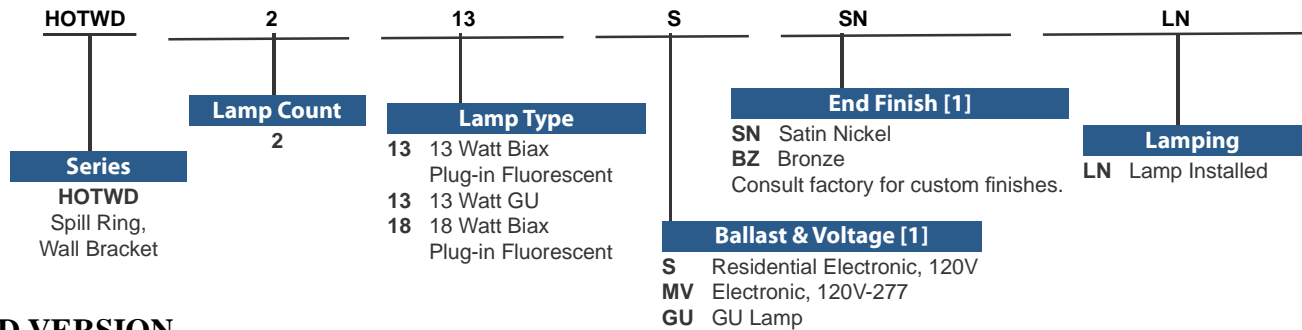

HOTWD Series

Coordinated design in surface fluorescent
close-to-ceiling wall and vanity

HOUSING

Die-formed Cold Rolled Steel

SHADE

Acrylic Diffuser/Frosted Glass

BALLAST

120V 60 Hz, Electronic Ballast

LAMP

(2) 13 Watt Plug-In or (2) 18 Watt Plug-In Fluorecents

EFFICACY

Meet California 2005 Title 24 Standard

CERTIFICATION

UL, cUL Listed, Energy Star Listed

SIZE

9.25W x 10.5L x 4.0H

ORDERING INFORMATION

Example: HOTWD 213SSNLN

LED VERSION

- LED Driver: Constant Current Type
- UL Listed
- CRI >80
- Cool White, 5000K available upon request

Item #	Size (LxWxEXT)	Lamping
HOTWDL24W1200L30K	9" x 4" x 10.5"	24W, 1200 Lumens, 3000K