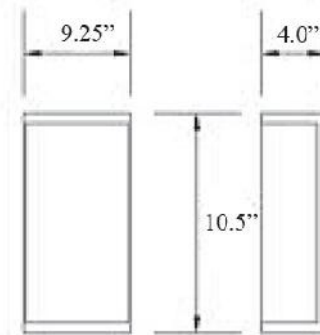

LAMP

(2) 13 Watt Plug-In or (2) 18 Watt Plug-In Fluorecents

EFFICACY

Meet California 2005 Title 24 Standard

CERTIFICATION

UL, cUL Listed, Energy Star Listed

SIZE

9.25W x 10.5L x 4.0H

ORDERING INFORMATION

Example: HOTWD 213SSNLN

LED VERSION

- LED Driver: Constant Current Type
- UL Listed
- CRI >80
- Cool White, 5000K available upon request

Item #	Size (LxWxEXT)	Lamping
HOTWDL24W1200L30K	9" x 4" x 10.5"	24W, 1200 Lumens, 3000K