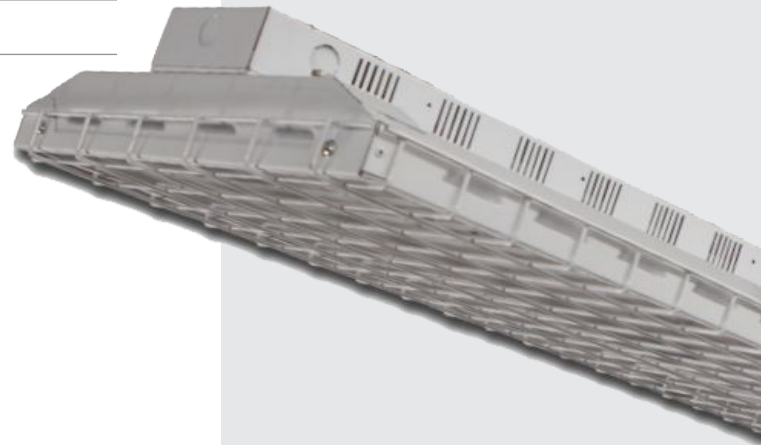

CONSTRUCTION

Housing is 22 gauge prepainted steel. Air vents surround the drivers in the back of the fixture to maximize LED and driver performance, reliability and life. High reflective enhanced white reflectors are computer designed to maximize photometric performance and put the light where you need it. Access plate in the back makes wiring fast and hassle-free. Back of fixture is designed with built-in mounting holes for tong hanger, cable kit and surface mount.

MOUNTING

Designed for surface, pendant, stem or chain hanging. Mounting holes are provided for simple, fast installation. See Buyers Guide for list of all mounting options available and sold separately

TYPICAL OPTIONS & ACCESSORIES

Emergency battery backup, Cord sets, whips, occupancy sensors, Hanging kits, Wire guards. Contact factory for additional options.

DIMENSIONS

48L:
15.575"W x 45.160"L x 4.296"H
24L:
15.575"W x 23.379"L x 4.296"H

FEATURES & BENEFITS

- A sturdy/durable fixture body with superior appearance and appeal
- Ideal for commercial, retail and industrial applications
- Mounts easily with chain or cable kit
- Protected by an optional wire guard
- Suitable for dry or damp locations
- >50,000 hrs of L70 LED life
- CRI >80
- 0-10 Volt dimmable 120-277V
- Power factor 0.99
- 5 year warranty