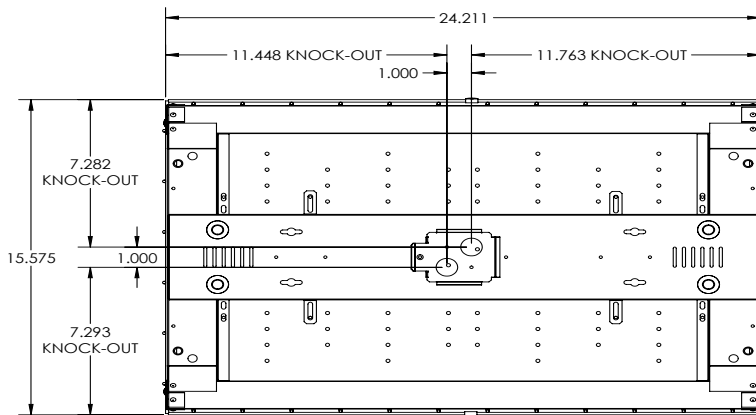

DRAWINGS & IMAGES

Back - 48"

Back - 24"

END