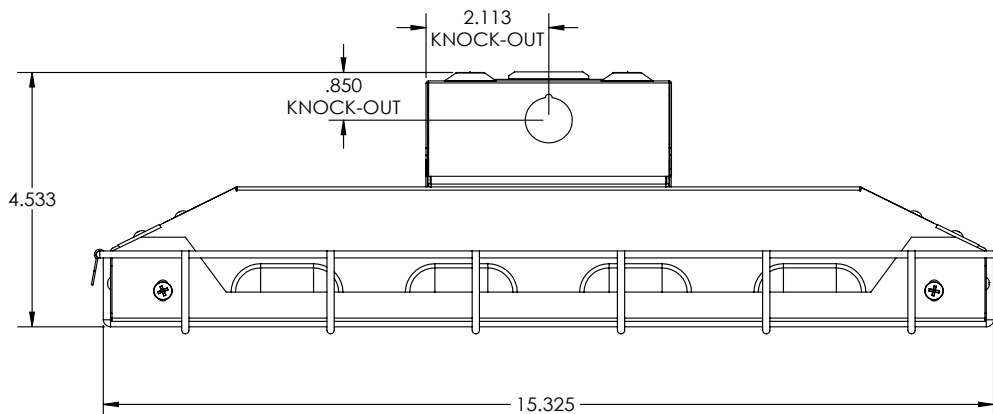

DRAWINGS & IMAGES

Back - 48"

Back - 24"

END