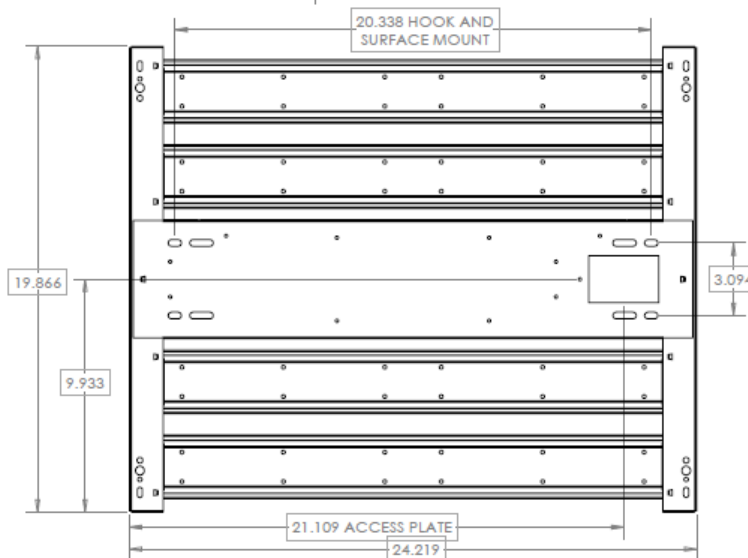

DIMENSIONS : L x H in inches

4ft Housing: 46.26L x 3.62Dp

CONSTRUCTION

Galvanized steel body. Code gage. Premium, full specular mirrored reflector with protective film. Multiple KOs and Access plate on back for rapid wiring.

*Consult Factory for different wattages.

DIMENSIONS

All dimensions are inches. Specifications subject to change without notice.

2 Rows of LEDs

4 Rows of LEDs

Dimensions : L x H in inches
2ft Housing: 21.09L x 3.62Dp

*Consult Factory for different wattages.

DIMENSIONS

All dimensions are inches. Specifications subject to change without notice.

2 Rows of LEDs

4 Rows of LEDs