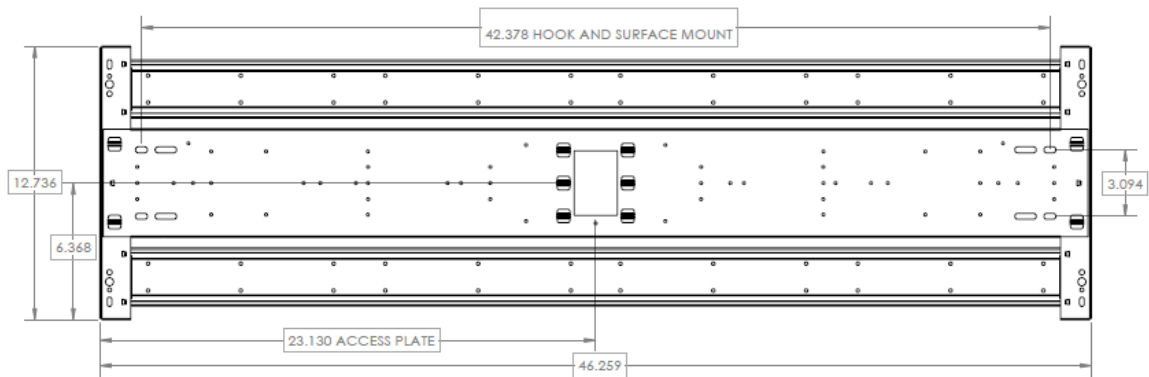

DIMENSIONS : L x H in inches

4ft Housing: 46.26L x 3.62Dp

CONSTRUCTION

Galvanized steel body. Code gage. Premium, full specular mirrored reflector with protective film. Multiple KOs and Access plate on back for rapid wiring.

ORDERING INFORMATION

Example: HBG48LA355W50000LW30DMV50K

HBG48L		A355W50000L		W30		DMV		50K		Options	
Series		Lens		Reflector		Driver		Kelvin Temperature			
HBG48L 4ft LED High Bay Full Body		Blank No Lens FR Frosted Smooth Arcylic Lens		W30 White Steel reflector, no uplight, standard distribution		DMV 0-10V MV Multi - Volt 120V-277V 480V 480 Volt		40K 4000K 50K 5000K		MDT4 Occupancy Sensor Wide Angle MDF4 Occupancy Sensor and Daylight CS 5-15P 120V 8ft. Cord & Plug CS12 L7-15P 277V 8ft. Cord & Plug CS08 8ft. Cord, No Plug WP 6 ft. 3 wire, Whip WP10 6ft. 4 Wire, Whip	
SSHBG48L 4ft LED High Bay Full Body with Sensor - On/Off		Wattage and Lumen*									
		A132W18000L 132 System Watts, 18000 Delivered Lumens, 2 rows of LEDs									
		A175W25000L 175 System Watts, 25000 Delivered Lumens, 2 rows of LEDs									
		A215W30000L 215 System Watts, 30000 Delivered Lumens, 4 rows of LEDs									
		A280W40000L 280 System Watts, 40000 Delivered Lumens, 4 rows of LEDs									
		A355W50000L 355 System Watts, 50000 Delivered Lumens, 4 rows of LEDs									

*Consult Factory for different wattages.

DIMENSIONS

All dimensions are inches. Specifications subject to change without notice.

2 Rows of LEDs

4 Rows of LEDs

Dimensions : L x H in inches
2ft Housing: 21.09L x 3.62Dp

*Consult Factory for different wattages.

DIMENSIONS

All dimensions are inches. Specifications subject to change without notice.

2 Rows of LEDs

4 Rows of LEDs