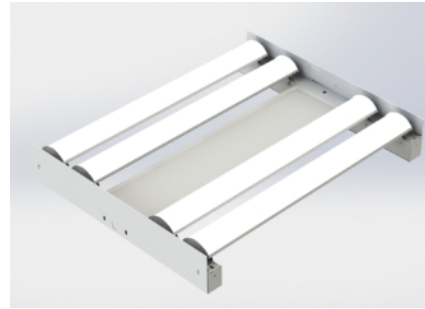

FEATURES & SPECIFICATIONS

INTENDED USE

LED Industrial high bay is a fully accessorized open frame fixture perfect for warehouse lighting. Premium full specular mirrored reflectors provide efficient lighting and maximum throw for medium to high mount applications. Built tough for industrial applications. Fully accessorized.

DIMENSIONS : L x H in inches

4ft Housing: 46.26L x 3.62Dp

CONSTRUCTION

Galvanized steel body. Code gage. Premium, full specular mirrored reflector with protective film. Multiple KOs and Access plate on back for rapid wiring.

MOUNTING

Designed for surface, pendant, stem or chain hanging. Mounting holes are provided for simple, fast installation.

TYPICAL OPTIONS AND ACCESSORIES

Emergency ballasts, Cord sets, whips, occupancy sensors, Hanging kits, Wire guards. Contact factory for additional options.

*Consult Factory for different wattages.

DIMENSIONS

All dimensions are inches. Specifications subject to change without notice.

2 Rows of LEDs

4 Rows of LEDs

Dimensions : L x H in inches
2ft Housing: 21.09L x 3.62Dp