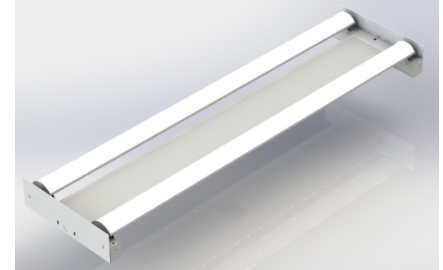

FEATURES & SPECIFICATIONS

INTENDED USE

LED Industrial high bay is a fully accessorized open frame fixture perfect for warehouse lighting. Premium full specular mirrored reflectors provide efficient lighting and maximum throw for medium to high mount applications. Built tough for industrial applications. Fully accessorized.

DIMENSIONS : L x H in inches

4ft Housing: 46.26L x 3.62Dp

CONSTRUCTION

Galvanized steel body. Code gage. Premium, full specular mirrored reflector with protective film. Multiple KOs and Access plate on back for rapid wiring.

MOUNTING

Designed for surface, pendant, stem or chain hanging. Mounting holes are provided for simple, fast installation.

TYPICAL OPTIONS AND ACCESSORIES

Emergency ballasts, Cord sets, whips, occupancy sensors, Hanging kits, Wire guards. Contact factory for additional options.

ORDERING INFORMATION

Example: HBG48LA355W50000LW30DMV50K

HBG48L		A355W50000L		W30		DMV		50K		Options	
Series		Lens		Reflector		Driver		Kelvin Temperature			
HBG48L 4ft LED High Bay Full Body		Blank No Lens FR Frosted Smooth Arcylic Lens		W30 White Steel reflector, no uplight, standard distribution		DMV 0-10V MV Multi - Volt 120V-277V 480V 480 Volt		40K 4000K 50K 5000K		MDT4 Occupancy Sensor Wide Angle MDF4 Occupancy Sensor and Daylight CS 5-15P 120V 8ft. Cord & Plug CS12 L7-15P 277V 8ft. Cord & Plug CS08 8ft. Cord, No Plug WP 6 ft. 3 wire, Whip WP10 6ft. 4 Wire, Whip	
SSHBG48L 4ft LED High Bay Full Body with Sensor - On/Off		Wattage and Lumen*									
		A132W18000L 132 System Watts, 18000 Delivered Lumens, 2 rows of LEDs									
		A175W25000L 175 System Watts, 25000 Delivered Lumens, 2 rows of LEDs									
		A215W30000L 215 System Watts, 30000 Delivered Lumens, 4 rows of LEDs									
		A280W40000L 280 System Watts, 40000 Delivered Lumens, 4 rows of LEDs									
		A355W50000L 355 System Watts, 50000 Delivered Lumens, 4 rows of LEDs									