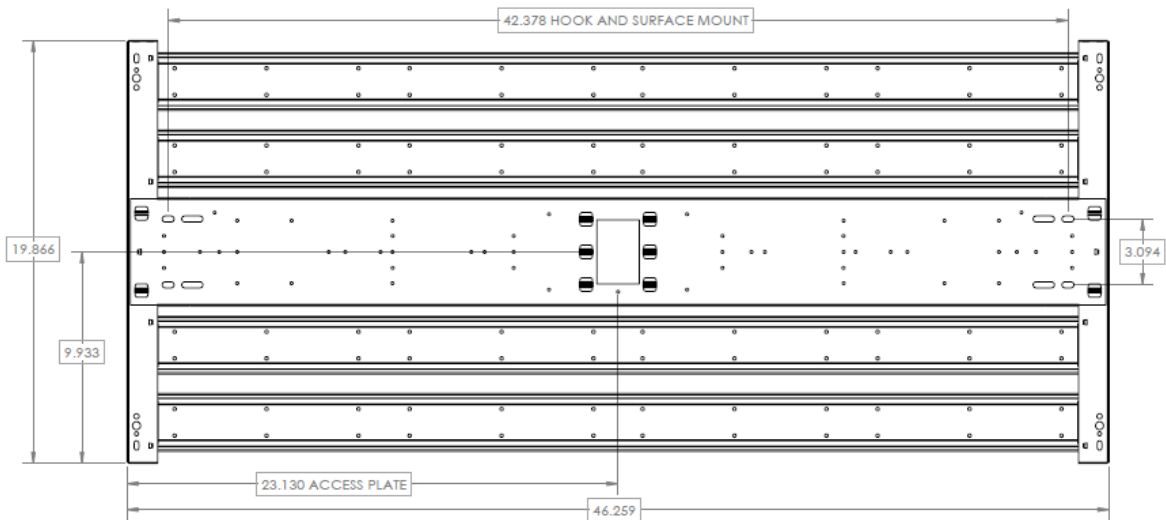

DIMENSIONS : L x H in inches

4ft Housing: 46.26L x 3.62Dp

CONSTRUCTION

Galvanized steel body. Code gage. Premium, full specular mirrored reflector with protective film. Multiple KOs and Access plate on back for rapid wiring.

*Consult Factory for different wattages.

DIMENSIONS

All dimensions are inches. Specifications subject to change without notice.

2 Rows of LEDs

4 Rows of LEDs

Dimensions : L x H in inches
2ft Housing: 21.09L x 3.62Dp

*Consult Factory for different wattages.

DIMENSIONS

All dimensions are inches. Specifications subject to change without notice.

2 Rows of LEDs

4 Rows of LEDs