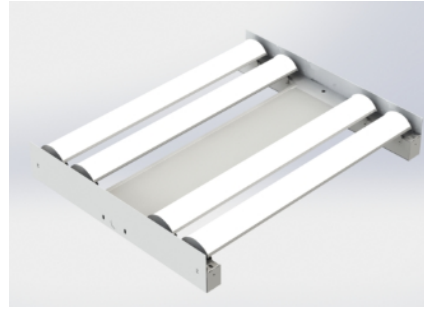

DIMENSIONS

All dimensions are inches. Specifications subject to change without notice.