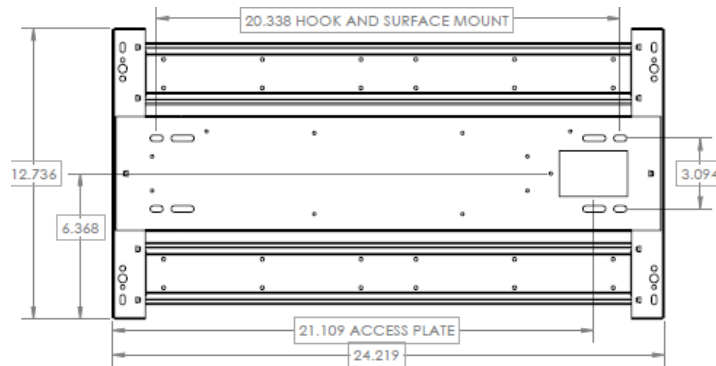

DIMENSIONS : L x H in inches

4ft Housing: 46.26L x 3.62Dp

CONSTRUCTION

Galvanized steel body. Code gage. Premium, full specular mirrored reflector with protective film. Multiple KOs and Access plate on back for rapid wiring.

*Consult Factory for different wattages.

DIMENSIONS

All dimensions are inches. Specifications subject to change without notice.

2 Rows of LEDs

4 Rows of LEDs

Dimensions : L x H in inches
2ft Housing: 21.09L x 3.62Dp

*Consult Factory for different wattages.

DIMENSIONS

All dimensions are inches. Specifications subject to change without notice.

2 Rows of LEDs

4 Rows of LEDs