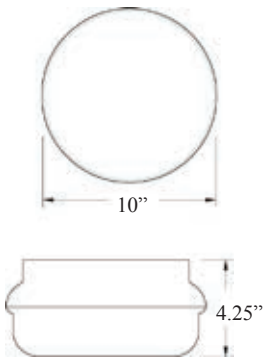

FEATURES & SPECIFICATIONS

- Available in Black or White with White or Frosted Prismatic Lenses
- Two Lamp 13 & 18 Watt Fluorescent configurations available
- Knockouts for Photocell
- Molded of durable UV resistant plastics
- Available in component form
- Polycarbonate base and diffuser
- White powdercoated steel gear tray
- SIZE: 10" x 10" x 4.25"
- Lamps included

DIMENSIONS

ORDERING INFORMATION

Example: F1303-113M120-LP

Series	Lamp Count	Wattage	Ballast & Voltage	Lamping
F1303	1 2	13 18	M120	LP - Lamp Included