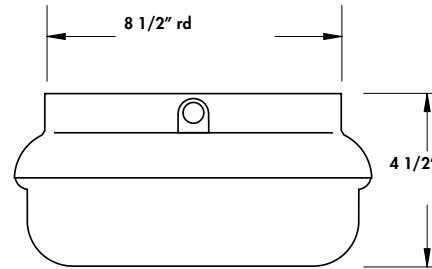

Note:
We reserve the right to change design, materials, LEDs and finish in any way that will not alter installed appearance or reduce function and performance.