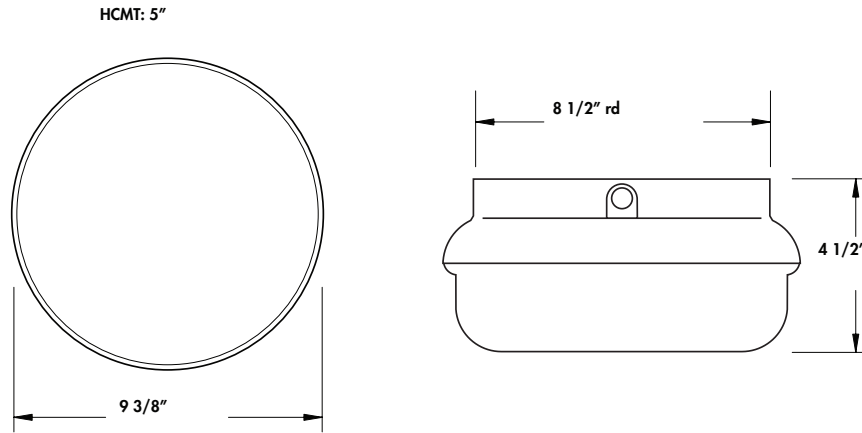

CATALOG#: _____
PROJECT: _____
TYPE: _____

DRAWINGS & IMAGES

PRODUCT NUMBERS

ITEM NUMBER	DESCRIPTION
F13032INCLPLEDWH	ROUND CEILING WET 2Incand. socket & LED Lamp 9.5W A19 27K Incl. White Dimmable 120V
F1303L23W1900LD120WH40	ROUND CEILING WET 23W 1900L White Dimmable 120V
F1303L22W1824LMVWH40K	ROUND CEILING WET 22W 1824L White Multi-Volt