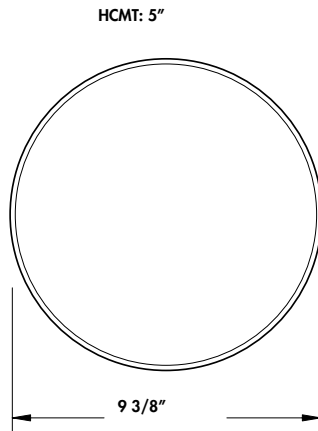

DRAWINGS & IMAGES

Front

Side