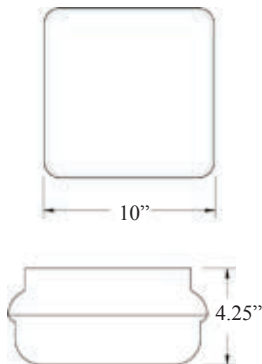

**FEATURES & SPECIFICATIONS**

- Available in Black or White with White or Frosted Prismatic Lenses
- Two Lamp 13 & 18 Watt Fluorescent configurations available
- Knockouts for Photocell
- Molded of durable UV resistant plastics
- Available in component form
- Polycarbonate base and diffuser
- White powdercoated steel gear tray
- SIZE: 10" x 10" x 4.25"
- Lamps sold Separated

**DIMENSIONS**

**ORDERING INFORMATION**

Example: F1302-113M120-LP

Series	Lamp Count	Wattage	Ballast & Voltage	Lamping
F1302	1 2	13 18	M120 GU	LP - Lamp Not Included