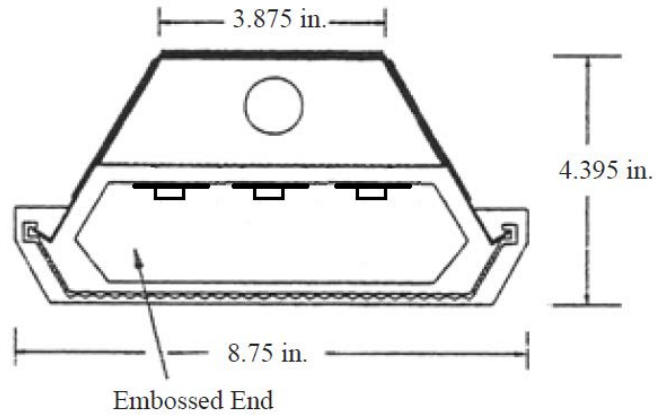

ECW Series

LED Wraparound

DIMENSIONS

All dimensions are inches. Specifications subject to change without notice

S te
 55 n S te 4 rr t n 75
 ne 7 47 7 7 47
 te e e te

t	er
te	