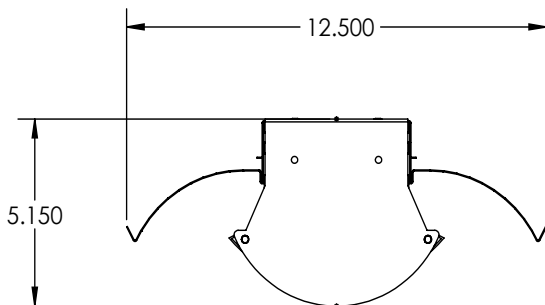

DRAWINGS & IMAGES

Basket Options

Back

End