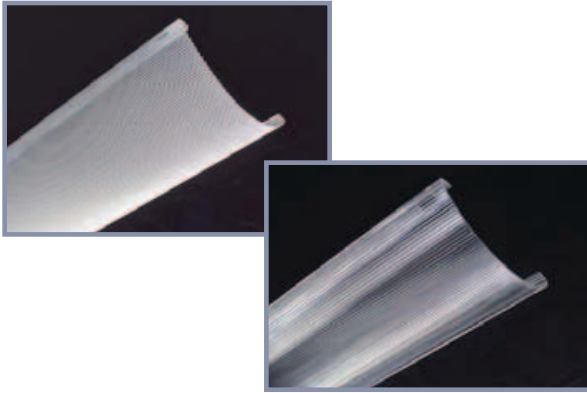

DRAWINGS & IMAGES