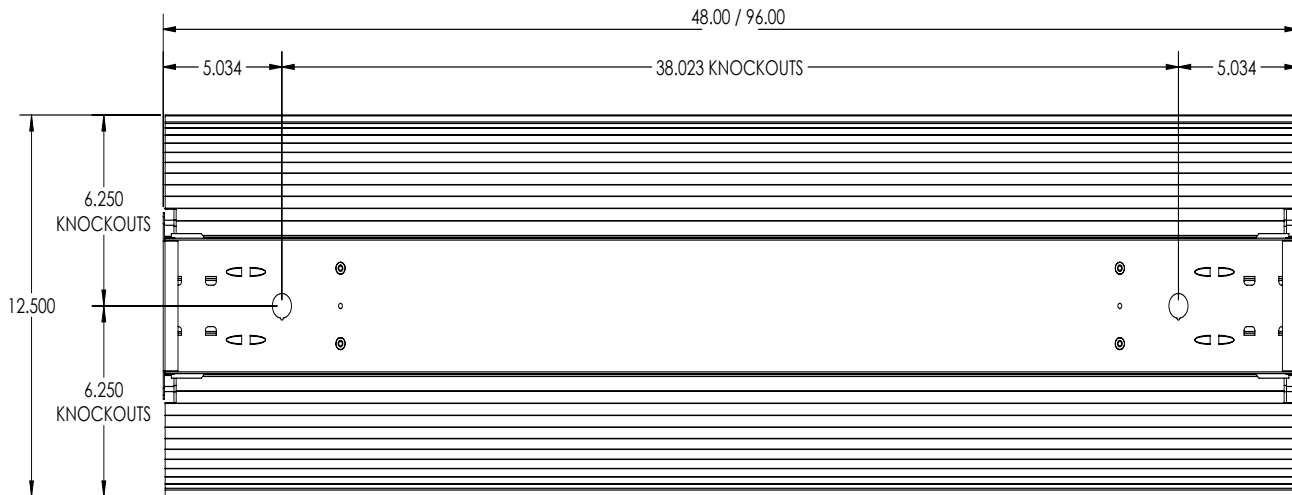

DRAWINGS & IMAGES

Basket Options

Back

End