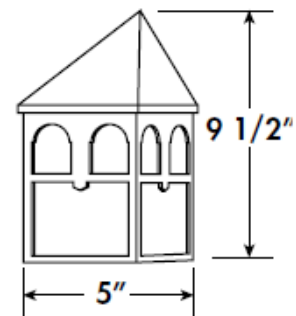

### DH Fluorescent Fixture

Part Number	Bulb	Size
DHINCBK**	1-60 WATT A19	9" X 4-1/2" X 4-1/2"
DH113GUBK	1-13 WATT GU MAX	9" X 4-1/2" X 4-1/2"
DH118GUBK	1-18 WATT GU MAX	9" X 4-1/2" X 4-1/2"
DH123GUBK	1-23 WATT GU MAX	9" X 4-1/2" X 4-1/2"

### DIMENSIONS

EXTENDS: 4 3/4"  
HCMT: 6"