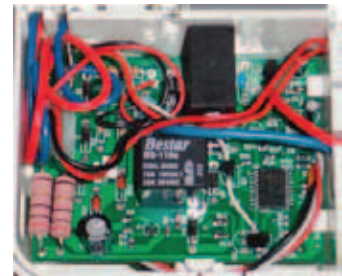

Texas Fluorescents
Reinvented

model CXTE

Combo Incandescent
Exit Sign/Emergency Unit

FEATURES & SPECIFICATIONS

- Universal mounting canopy included
- Energy consumption of less than 4W for red letters and less than 5W for green letters
- LED lamp life of 25+ years
- Damp location rated
- Push-to-test switch
- 6V, sealed lead acid, maintenance-free battery
- Automatic, low-voltage disconnect (LVD)
- 120V/277V Dual Voltage operation
- Two fully-adjustable, glare-free incandescent lighting heads
- Injection-molded, V-O flame retardant, high-impact thermoplastic housing
- Available with Self-Diagnostic Testing option, specify suffix "SDT" when ordering.
- Energy consumption of less than 4W for red letters and less than 5W for green letters

Combination LED energy saving exit sign and emergency lighting unit in one compact, modern design.

DIMENSIONS

Optional self-diagnostic/self-test feature offers the ultimate in worry-free maintenance and reliability.