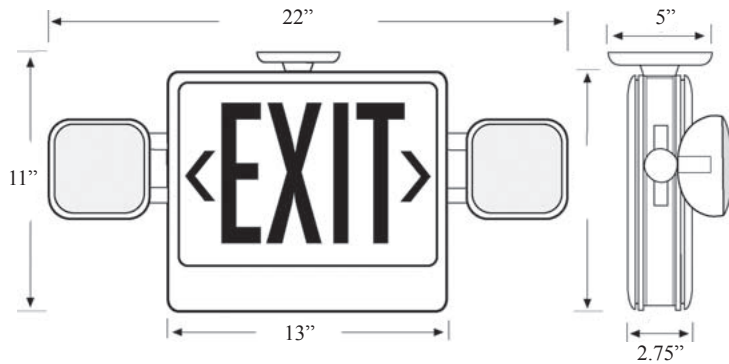

Texas Fluorescents
Reinvented

model CXTE

Combo Incandescent
Exit Sign/Emergency Unit

FEATURES & SPECIFICATIONS

- Universal mounting canopy included
- Energy consumption of less than 4W for red letters and less than 5W for green letters
- LED lamp life of 25+ years
- Damp location rated
- Push-to-test switch
- 6V, sealed lead acid, maintenance-free battery
- Automatic, low-voltage disconnect (LVD)
- 120V/277V Dual Voltage operation
- Two fully-adjustable, glare-free incandescent lighting heads
- Injection-molded, V-O flame retardant, high-impact thermoplastic housing
- Available with Self-Diagnostic Testing option, specify suffix "SDT" when ordering.
- Energy consumption of less than 4W for red letters and less than 5W for green letters

Combination LED energy saving exit sign and emergency lighting unit in one compact, modern design.

DIMENSIONS

Optional self-diagnostic/self-test feature offers the ultimate in worry-free maintenance and reliability.