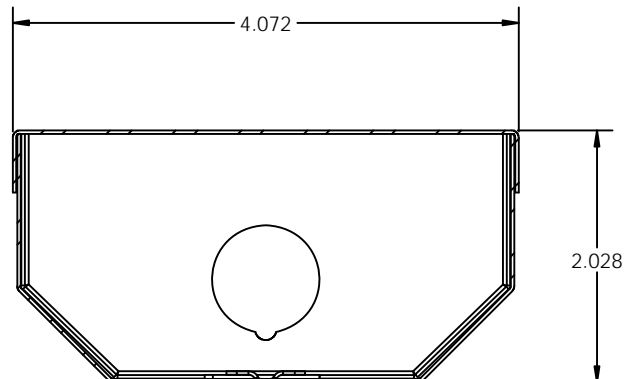

SIZE W x L x H in inches

4.25W x 24"/48"/96"L x 2.00H

MATERIALS & FEATURES

Housing is die-formed and embossed code 22 gage steel. Finish is high reflectance baked white enamel. Wiring knockouts are provided on back and end of housing. Ballast covers or reflectors attach without tools to simplify ballast access.

4 ft - STANDARD

Example: CU4548LF35W4900LDMV40K

CU45	48L	F35W4900L	DMV	40K		
Series	Length	Wattage and Lumen	Driver	Kelvin Temperature	Options	
CU45 LED 45 DEGREE LINEAR STRIP	48L 48"	F24W3500L	24 System Watts, 3500 Delivered Lumens	DMV 0-10V Dimming	30K 3000K	Options
		F30W4300L	30 System Watts, 4300 Delivered Lumens		35K 3500K	
		F35W4900L	35 System Watts, 4900 Delivered Lumens		40K 4000K	
		F48W6500L	48 System Watts, 6500 Delivered Lumens		50K 5000K	
		F57W7800L	57 System Watts, 7800 Delivered Lumens			
		H72W8200L	72 System Watts, 8200 Delivered Lumens			
					WP 6 ft. 3 wire 18 gauge whip	
					WP10 6 ft. 4 wire 18 gauge whip	
					EM 10w Emergency battery backup	
					PI1 3 Wire Harness	
					PI3 5 Wire Harness	

Catalog Number:
Notes:

Series CU45

LED 45 DEGREE LINEAR STRIP

8 ft - STANDARD

Example: CU96LF57W7800LDMV40K

CU45	96L	F57W7800L	DMV	40K	
Series	Length	Wattage and Lumen	Driver	Kelvin Temperature	Options
CU45 LED 45 DEGREE LINEAR STRIP	96L 96"	F24W3500L	DMV 0-10V Dimming	30K	WP 6 ft. 3 wire 18 gauge whip WP10 6 ft. 4 wire 18 gauge whip EM 10w Emergency battery backup PI1 3 Wire Harness PI3 5 Wire Harness
		F48W6500L		35K	
		F57W7800L		40K	
		F70W9800L		50K	
		F97W13000L			
		F118W15500L			

*Consult for more options

DIMENSIONS

All dimensions are inches. Specifications subject to change without notice.

Catalog Number:
Notes: