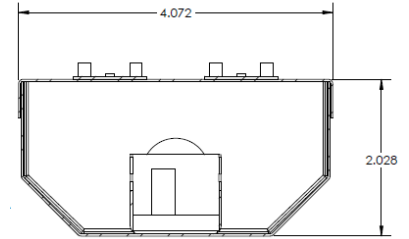

Texas Fluorescents
Reinvented

CATALOG#: _____

PROJECT: _____

TYPE: _____

Series CU45

45 Degree Angled Linear LED
Open Perimeter Light

DRAWINGS & IMAGES

Back
4 Ft.

End

8 Ft.