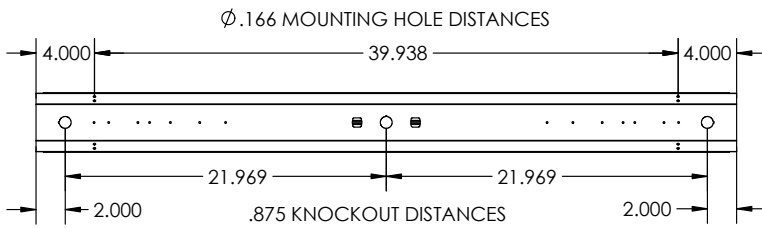

Texas Fluorescents
Reinvented

CATALOG#: _____

PROJECT: _____

TYPE: _____

Series CU45

45 Degree Angled Linear LED
Open Perimeter Light

DRAWINGS & IMAGES

Back
4 Ft.