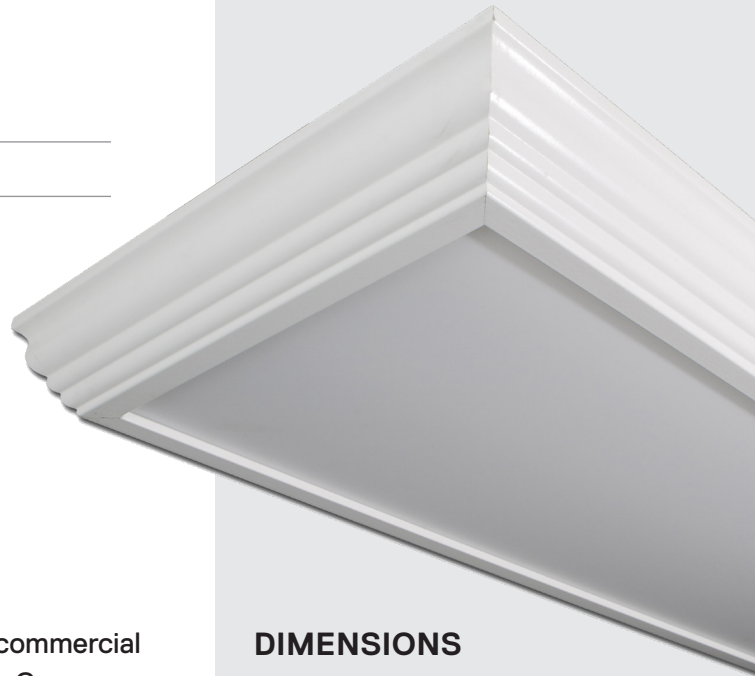

Texas Fluorescents
Reinvented

CATALOG#: _____
PROJECT: _____
TYPE: _____

Series CRWN

Crown

Provides general illumination in residential, industrial and commercial interiors. Ideal for kitchens, office, utility rooms or closets. Crown molding frame available in oak or white finish. Bracket and single screw frame.

CONSTRUCTION

Solid wood, crown molding frame with a white finish. Housing is die-formed and embossed code 22 gauge steel. Standard finish is high reflectance baked white enamel. Wiring knockouts are provided on back of housing. Invisible hanging clips allow removal of lens from either side.

DIMENSIONS

25.0W x 25.0L x 4.125Dp
11.5W x 48.875L x 4.125Dp
16.75W x 48.875L x 4.125Dp

FEATURES & BENEFITS

- Provides general illumination in residential, institutional and commercial interiors.
- Flush mount design helps prevent light leaks.
- Suitable for dry or damp locations
- >50,000 hrs of L70 LED life
- CRI >80
- 0-10 Volt dimmable 120-277V
- Power factor 0.99
- 5 year warranty