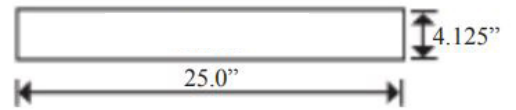

DRAWINGS & IMAGES

End

End

End