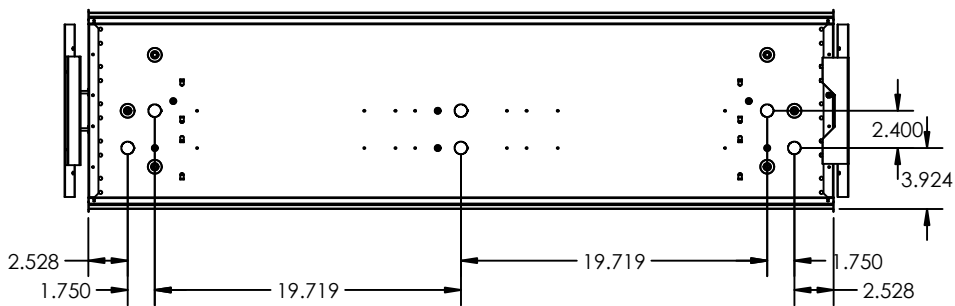

DIMENSIONS

- 14L - 48"L x 11.5"W x 4.125"H
- 22L - 25"L x 25"W x 4.125"H
- 24L - 48"L x 16.27"W x 4.125"H

FEATURES & BENEFITS

- Provides general illumination in residential, institutional and commercial interiors
- Flush mount design helps prevent light leaks
- Suitable for dry or damp locations
- Several Kelvin temperatures available (3000K, 3500K, 4000K and 5000K); consult factory for RGBW option
- Multiple lumen packages / wattages achievable through use of programmable drivers
- CRI >80 standard, 90 optional
- L70: >50,000 hrs
- Dimming 0-10V 120-277V standard, 120 ELV/TRIAC optional
- Emergency battery backup available
- Power factor >0.90
- 5 year warranty

DRAWINGS & IMAGES

**Back
2x2**

End

**Back
1x4**

End

**Back
2x4**

End