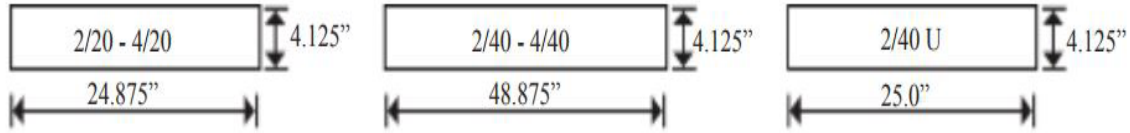

DRAWINGS & IMAGES

Side