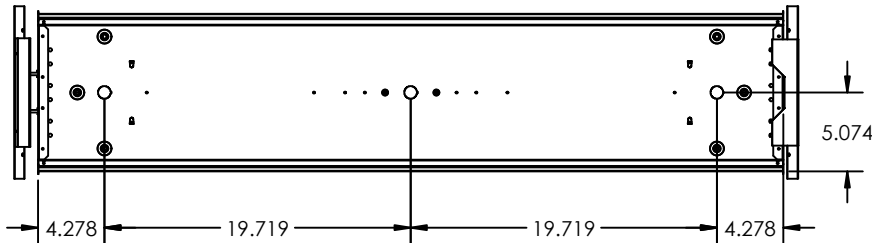

DIMENSIONS

- 14L - 48"L x 11.5"W x 4.125"H
- 22L - 25"L x 25"W x 4.125"H
- 24L - 48"L x 16.27"W x 4.125"H

FEATURES & BENEFITS

- Provides general illumination in residential, institutional and commercial interiors
- Flush mount design helps prevent light leaks
- Suitable for dry or damp locations
- Several Kelvin temperatures available (3000K, 3500K, 4000K and 5000K); consult factory for RGBW option
- Multiple lumen packages / wattages achievable through use of programmable drivers
- CRI >80 standard, 90 optional
- L70: >50,000 hrs
- Dimming 0-10V 120-277V standard, 120 ELV/TRIAC optional
- Emergency battery backup available
- Power factor >0.90
- 5 year warranty

DRAWINGS & IMAGES

**Back
2x2**

End

**Back
1x4**

End

**Back
2x4**

End