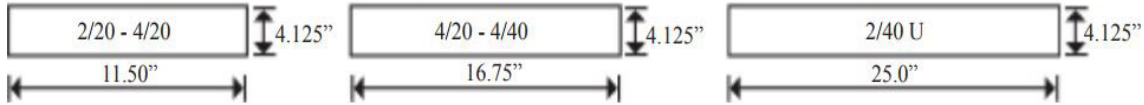

DIMENSIONS

25.0W x 25.0L x 4.125Dp
11.5W x 48.875L x 4.125Dp
16.75W x 48.875L x 4.125Dp

FEATURES & BENEFITS

- Provides general illumination in residential, institutional and commercial interiors.
- Flush mount design helps prevent light leaks.
- Suitable for dry or damp locations
- >50,000 hrs of L70 LED life
- CRI >80
- 0-10 Volt dimmable 120-277V
- Power factor 0.99
- 5 year warranty

DRAWINGS & IMAGES

Side

End

PRODUCT NUMBERS

Standard

SERIES	LENS MATERIAL	LENGTH	WATTAGE & LUMENS	DRIVER	COLOR	FINISH
CRWN	MW Matte white acrylic	14L 1x4 24L 2x4	S32W3450L 32 Watts 3450 Lumens	DMV 0-10V Dimming	30K 3000K 35K 6500K 40K 4000K 50K 5000K	WH White GO Golden Oak UF Unfinished BW Bleached White
			S48W4800L 48 Watts 4800 Lumens			
			S57W5400L 57 Watts 5400 Lumens			
			H72W7000L 72 Watts 7000 Lumens			
			* *			