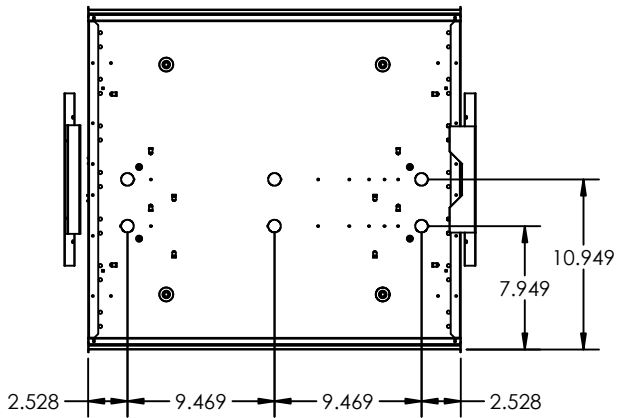

DRAWINGS & IMAGES

**Back
2x2**

End