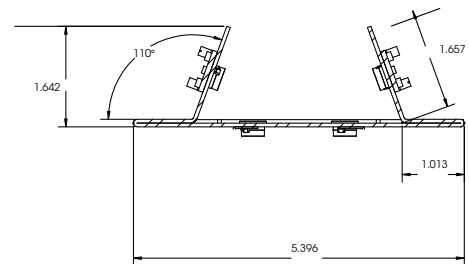

DIMENSIONS

- 2ft - 7.33"W x 37.68"L x 4.13"H
- 4ft - 7.33"W x 51.81"L x 4.13"H
- 8ft - 7.33"W x 98.51"L x 4.13"H

FEATURES & BENEFITS

- An ideal choice for indoor and outdoor applications
- Ease of installation and maintenance
- 2', 4' and 8' lengths available
- Can be surface or stem mounted
- >50,000 hrs of L70 LED life
- CRI>80
- 0-10 Volt dimmable 120-277V
- Power factor 0.99
- 5 year warranty

DRAWINGS & IMAGES

4' Parking Garage Gear Tray

4' Low Bay Gear Tray

8' Parking Garage Gear Tray

8' Low Bay Gear Tray

DRAWINGS & IMAGES

	Overall Dimensions (Housing, Lens and Latches)	Nominal Length	Width	Length	Depth
Housing with Frosted Lineal Ribbed Diffusers (RF)		2'	7.33"	27.68"	4.13"
		4'	7.33"	51.81"	4.13"
Housing with Deep Frosted Lens (FR)		4'	7.33"	51.81"	5.63"