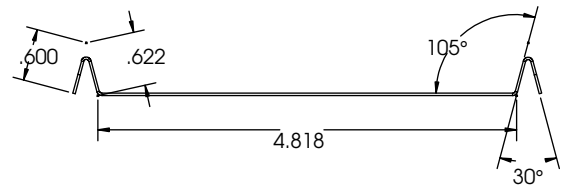

DIMENSIONS

- 2ft - 7.33"W x 37.68"L x 4.13"H
- 4ft - 7.33"W x 51.81"L x 4.13"H
- 8ft - 7.33"W x 98.51"L x 4.13"H

FEATURES & BENEFITS

- An ideal choice for indoor and outdoor applications
- Ease of installation and maintenance
- 2', 4' and 8' lengths available
- Can be surface or stem mounted
- >50,000 hrs of L70 LED life
- CRI>80
- 0-10 Volt dimmable 120-277V
- Power factor 0.99
- 5 year warranty

DRAWINGS & IMAGES

4' Parking Garage Gear Tray

4' Low Bay Gear Tray

8' Parking Garage Gear Tray

8' Low Bay Gear Tray

DRAWINGS & IMAGES

	Overall Dimensions (Housing, Lens and Latches)	Nominal Length	Width	Length	Depth
Housing with Frosted Lineal Ribbed Diffusers (RF)		2'	7.33"	27.68"	4.13"
		4'	7.33"	51.81"	4.13"
Housing with Deep Frosted Lens (FR)		4'	7.33"	51.81"	5.63"

- Stainless steel latch kit
- 2 Ft. & 4 Ft - SL

- Stainless steel mounting bracket
- CITMB2L

- Stainless steel mounting bracket w/bail
- CITMB2L
- Recommended for cable hanging

PRODUCT NUMBERS

2 FT - Low Bay