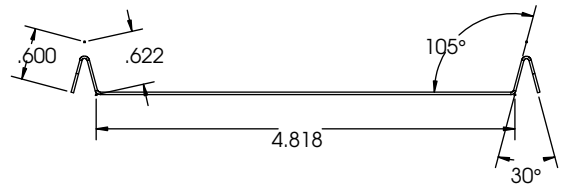

DIMENSIONS

- 2ft - 7.33"W x 37.68"L x 4.13"H
- 4ft - 7.33"W x 51.81"L x 4.13"H
- 8ft - 7.33"W x 98.51"L x 4.13"H

FEATURES & BENEFITS

- An ideal choice for indoor and outdoor applications
- Ease of installation and maintenance
- 2', 4' and 8' lengths available
- Can be surface or stem mounted
- >50,000 hrs of L70 LED life
- CRI>80
- 0-10 Volt dimmable 120-277V
- Power factor 0.99
- 5 year warranty

DRAWINGS & IMAGES

4' Parking Garage Gear Tray

4' Low Bay Gear Tray

8' Parking Garage Gear Tray

8' Low Bay Gear Tray

DRAWINGS & IMAGES

	Overall Dimensions (Housing, Lens and Latches)	Nominal Length	Width	Length	Depth
Housing with Frosted Lineal Ribbed Diffusers (RF)		2'	7.33"	27.68"	4.13"
		4'	7.33"	51.81"	4.13"
Housing with Deep Frosted Lens (FR)		4'	7.33"	51.81"	5.63"