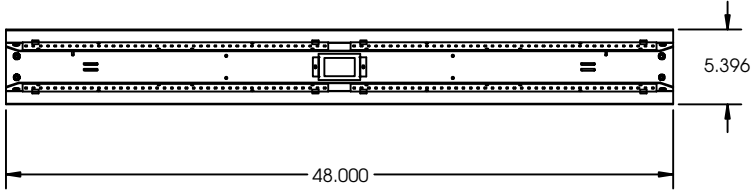

DIMENSIONS

- 2ft - 7.33"W x 37.68"L x 4.13"H
- 4ft - 7.33"W x 51.81"L x 4.13"H
- 8ft - 7.33"W x 98.51"L x 4.13"H

FEATURES & BENEFITS

- An ideal choice for indoor and outdoor applications
- Ease of installation and maintenance
- 2', 4' and 8' lengths available
- Can be surface or stem mounted
- >50,000 hrs of L70 LED life
- CRI>80
- 0-10 Volt dimmable 120-277V
- Power factor 0.99
- 5 year warranty

DRAWINGS & IMAGES

4' Parking Garage Gear Tray

4' Low Bay Gear Tray

8' Parking Garage Gear Tray

8' Low Bay Gear Tray

DRAWINGS & IMAGES

	Overall Dimensions (Housing, Lens and Latches)	Nominal Length	Width	Length	Depth
Housing with Frosted Lineal Ribbed Diffusers (RF)		2'	7.33"	27.68"	4.13"
		4'	7.33"	51.81"	4.13"
Housing with Deep Frosted Lens (FR)		4'	7.33"	51.81"	5.63"