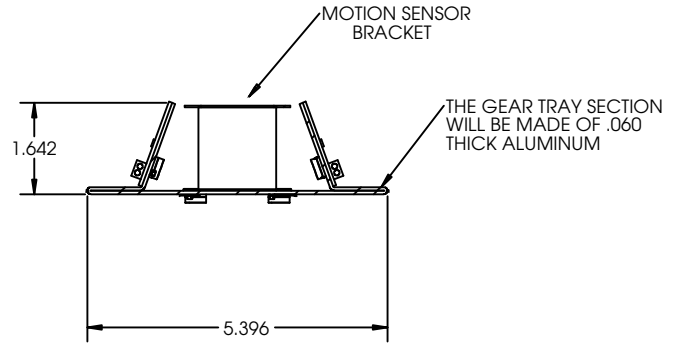

DRAWINGS & IMAGES

4' Parking Garage Gear Tray