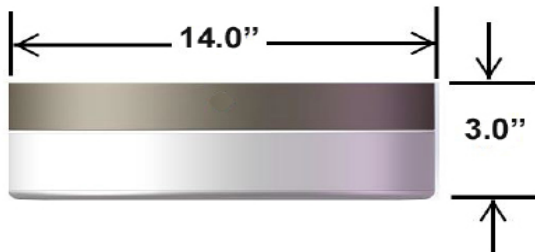

ORDER INFORMATION

SERIES	LENGTH	WATTAGE & LUMENS		DRIVER		COLOR	
CIRDC LED Drum Fixture	11L 11" x 3"	13W900L	13 Watts 900 Lumens	D120	120V TRIAC dimming	30K	3000K
		14W1350L	14 Watts 1350 Lumens			40K	4000K
	14L 14" x 3"	23W1850L	23 Watts 1850 Lumens				

Side

Note:
We reserve the right to change design, materials, LEDs and finish in any way that will not alter installed appearance or reduce function and performance.