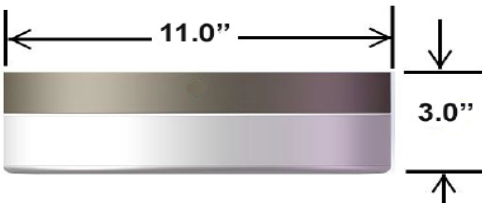

ORDER INFORMATION

SERIES	LENGTH	WATTAGE & LUMENS		DRIVER		COLOR	
CIRDC LED Drum Fixture	11L 11" x 3"	13W900L	13 Watts 900 Lumens	D120	120V TRIAC dimming	30K	3000K
		14W1350L	14 Watts 1350 Lumens			40K	4000K
	14L 14" x 3"	23W1850L	23 Watts 1850 Lumens				

Side

Note:
We reserve the right to change design, materials, LEDs and finish in any way that will not alter installed appearance or reduce function and performance.