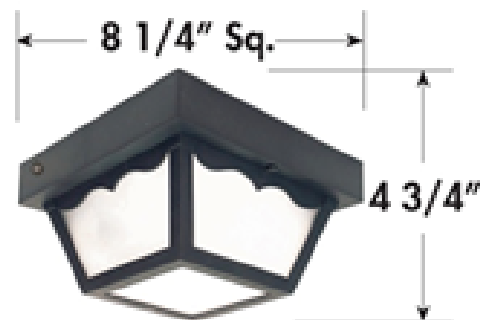

Texas Fluorescents  
Reinvented

Commercial grade wet location 10.25" square PL fixture with galvanized steel base in white or black. Economical magnetic version or electronic version. Also available with photocell. UL damp location.

**FEATURES & SPECIFICATIONS**

- Available in Black or White, with Frosted Acrylic Diffusers
- Powdercoated Galvanized steel Pan Base
- Molded of Durable Plastics
- UL Listed for Damp Locations

**Surface Mount Porch Light**  
BBP Series Surface Mount Fixture

**CBP 8.5" SQUARE**

**BBP 10.5" SQUARE**

**ORDERING INFORMATION**

Item Number	Dimensions (L x W x H)	Lamping
BBP126GUBK	10.25" x 10.25" x 5.5"	1-26W GU Max
BBP213E120BKLP	10.25" x 10.25" x 5.5"	2-13W QUAD 4 - Pin
BBP223GUBK	10.25" x 10.25" x 5.5"	2-23W GU Max
CBP126GUBKLP	8.5" x 8.5" x 4.9"	1-26W GU Max
CBP132E120BKLP	8.5" x 8.5" x 4.9"	1-32W TTT 4 - Pin

**LED ORDERING INFORMATION**

BBP10L15W1200LD12040KWH	10.25" x 10.25" x 5.5"	LED 15W, 1200 LUMENS, 120V, 4000K
CBP8L15W1200LD120L40KBK	8.5" x 8.5" x 4.9"	LED 15W, 1200 LUMENS, 120V, 4000K

For white base change BK to WH. Add PC for Photocell.