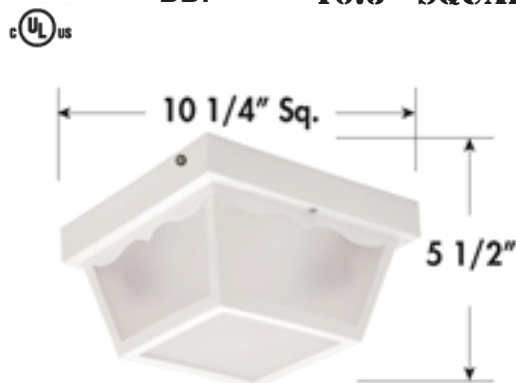

Texas Fluorescents  
Reinvented

Commercial grade wet location 10.25" square PL fixture with galvanized steel base in white or black. Economical magnetic version or electronic version. Also available with photocell. UL damp location.

**FEATURES & SPECIFICATIONS**

- Available in Black or White, with Frosted Acrylic Diffusers
- Powdercoated Galvanized steel Pan Base
- Molded of Durable Plastics
- UL Listed for Damp Locations

**Surface Mount Porch Light**  
BBP Series Surface Mount Fixture

**CBP 8.5" SQUARE**

**BBP 10.5" SQUARE**

**ORDERING INFORMATION**

Item Number	Dimensions (L x W x H)	Lamping
BBP126GUBK	10.25" x 10.25" x 5.5"	1-26W GU Max
BBP213E120BKLP	10.25" x 10.25" x 5.5"	2-13W QUAD 4 - Pin
BBP223GUBK	10.25" x 10.25" x 5.5"	2-23W GU Max
CBP126GUBKLP	8.5" x 8.5" x 4.9"	1-26W GU Max
CBP132E120BKLP	8.5" x 8.5" x 4.9"	1-32W TTT 4 - Pin

**LED ORDERING INFORMATION**

BBP10L15W1200LD12040KWH	10.25" x 10.25" x 5.5"	LED 15W, 1200 LUMENS, 120V, 4000K
CBP8L15W1200LD120L40KBK	8.5" x 8.5" x 4.9"	LED 15W, 1200 LUMENS, 120V, 4000K

For white base change BK to WH. Add PC for Photocell.