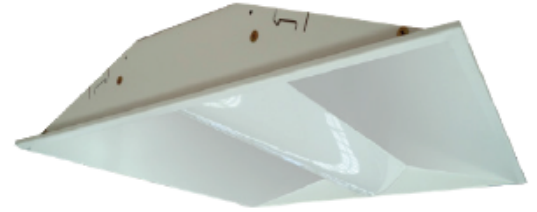

CBF 2x2

LED Volumetric Recessed Luminaire

CBF	22L	F18W2100L	DMV	40K
Series	Size	Wattage / Lumen	Driver	Color Temperature
CBF Center Basket Grid Mount	22L	F15Y 1900N 15 System Watts, 1900 Delivered Lumens F18Y 2100N 18 System Watts, 2100 Delivered Lumens F20Y 2500N 20 System Watts, 2500 Delivered Lumens F24Y 3000N 24 System Watts, 3000 Delivered Lumens F28Y 3200N 28 System Watts, 3200 Delivered Lumens F30Y 3600N 30 System Watts, 3600 Delivered Lumens F35Y 4200N 35 System Watts, 4200 Delivered Lumens F40Y 4700N 40 System Watts, 4700 Delivered Lumens F45Y 5100N 45 System Watts, 5100 Delivered Lumens	DMV 0-10V Dimming	52M' 3000K 57M' 3500K 40K 4000K 50K 5000K

* Consult FACTORY for more options

Catalog Number:
Notes: