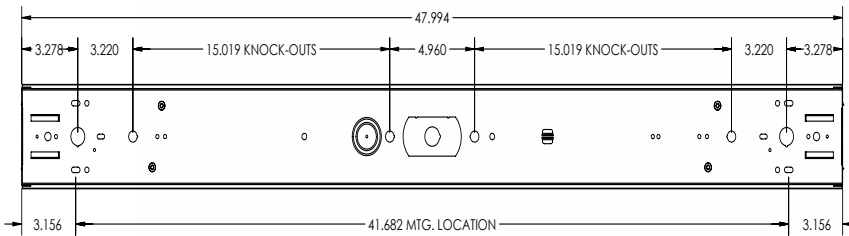

MOUNTING

Surface mount, chain hung, double stem

TYPICAL OPTIONS & ACCESSORIES

Whips, wire guards, Emergency battery backup (IOTA ILB-CP10). Contact factory for more details.

Frosted Lens

No Lens

DIMENSIONS

- 4.25"W x 24"L x 2.00"H
- 4.25"W x 48"L x 2.00"H
- 4.25"W x 96"L x 2.00"H

DRAWINGS & IMAGES

Back 8ft.

Back 4ft.

Back 2ft.

End

No Lens

With Lens

PRODUCT NUMBERS