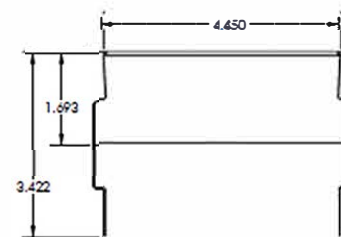

MOUNTING

Surface mount, chain hung, double stem

TYPICAL OPTIONS & ACCESSORIES

Whips, wire guards, Emergency battery backup (IOTA ILB-CP10). Contact factory for more details.

Frosted Lens

No Lens

DIMENSIONS

- 4.25"W x 24"L x 2.00"H
- 4.25"W x 48"L x 2.00"H
- 4.25"W x 96"L x 2.00"H

DRAWINGS & IMAGES

Back 8ft.

Back 4ft.

Back 2ft.

End

No Lens

With Lens

PRODUCT NUMBERS