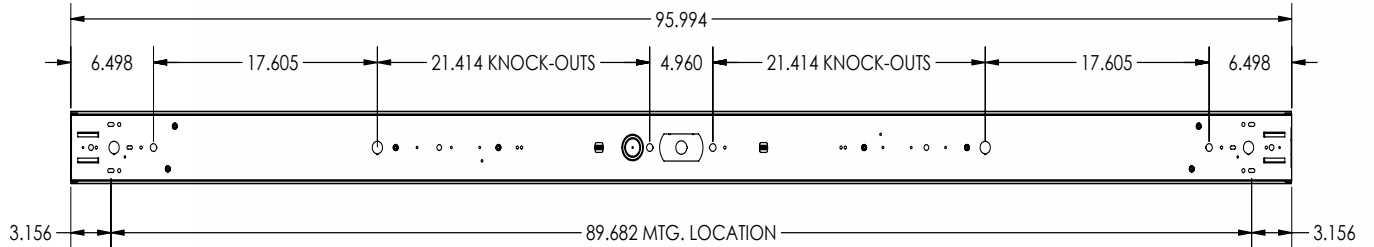

MOUNTING

Surface mount, chain hung, double stem

TYPICAL OPTIONS & ACCESSORIES

Whips, wire guards, Emergency battery backup (IOTA ILB-CP10). Contact factory for more details.

Frosted Lens

No Lens

DIMENSIONS

- 4.25"W x 24"L x 2.00"H
- 4.25"W x 48"L x 2.00"H
- 4.25"W x 96"L x 2.00"H

DRAWINGS & IMAGES

Back 8ft.

Back 4ft.

Back 2ft.

End

No Lens

With Lens

PRODUCT NUMBERS