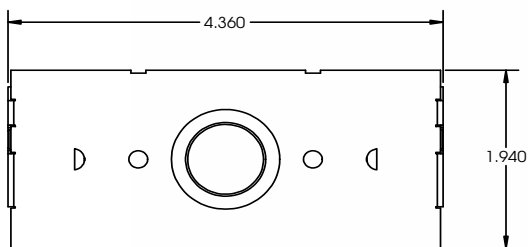

MOUNTING

Surface mount, chain hung, double stem

TYPICAL OPTIONS & ACCESSORIES

Whips, wire guards, Emergency battery backup (IOTA ILB-CP10). Contact factory for more details.

Frosted Lens

No Lens

DIMENSIONS

- 4.25"W x 24"L x 2.00"H
- 4.25"W x 48"L x 2.00"H
- 4.25"W x 96"L x 2.00"H

DRAWINGS & IMAGES

Back 8ft.

Back 4ft.

Back 2ft.

End

No Lens

With Lens

PRODUCT NUMBERS