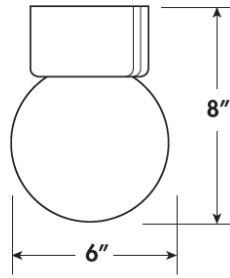

DIMENSIONS

Diameter: 6"
Height: 8"

FEATURES & BENEFITS

- Tapered or straight base
- Black or white molded plastic housing
- Clear or white beveled plastic diffuser
- 9.5W or 13W A19 screw-based LED lamps in 3000K or 4000K color temperature
- Dimmable as standard
- Lanterns ENERGY STAR® qualified
- UL Listed for wet locations
- RoHS compliant
- Proudly made in USA
- 5 year warranty

ORDER INFORMATION

SERIES	DESCRIPTION
BCCINCLPLEDWHCAG	SCREW NECK GLOBE / 6"DIA X 8"H / CLEAR ACRYLIC GLOBE / LED LAMP 9.5W A19 30K INCL. / 120V DIM / WHITE
BPCINCLPLEDWHWAG	SCREW NECK GLOBE TAPER / 6"DIA X 8"H / WHITE ACRYLIC GLOBE / LED LAMP 9.5W A19 30K INCL. / 120V DIM / WHITE

For Black base lamp change "WH" to "BK"

DRAWINGS & IMAGES

BCC-SCREW NECK GLOBE

BPC-SCREW NECK GLOBE TAPER

Note:

We reserve the right to change design, materials, LEDs and finish in any way that will not alter installed appearance or reduce function and performance.