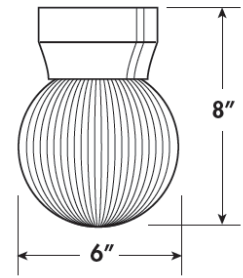

DIMENSIONS

Diameter: 6"
Height: 8"

FEATURES & BENEFITS

- Tapered or straight base
- Black or white molded plastic housing
- Clear or white beveled plastic diffuser
- 9.5W or 13W A19 screw-based LED lamps in 3000K or 4000K color temperature
- Dimmable as standard
- Lanterns ENERGY STAR® qualified
- UL Listed for wet locations
- RoHS compliant
- Proudly made in USA
- 5 year warranty

ORDER INFORMATION

SERIES	DESCRIPTION
BCCINCLPLEDWHCAG	SCREW NECK GLOBE / 6"DIA X 8"H / CLEAR ACRYLIC GLOBE / LED LAMP 9.5W A19 30K INCL. / 120V DIM / WHITE
BPCINCLPLEDWHWAG	SCREW NECK GLOBE TAPER / 6"DIA X 8"H / WHITE ACRYLIC GLOBE / LED LAMP 9.5W A19 30K INCL. / 120V DIM / WHITE

For Black base lamp change "WH" to "BK"

DRAWINGS & IMAGES

BCC-SCREW NECK GLOBE

BPC-SCREW NECK GLOBE TAPER

Note:

We reserve the right to change design, materials, LEDs and finish in any way that will not alter installed appearance or reduce function and performance.