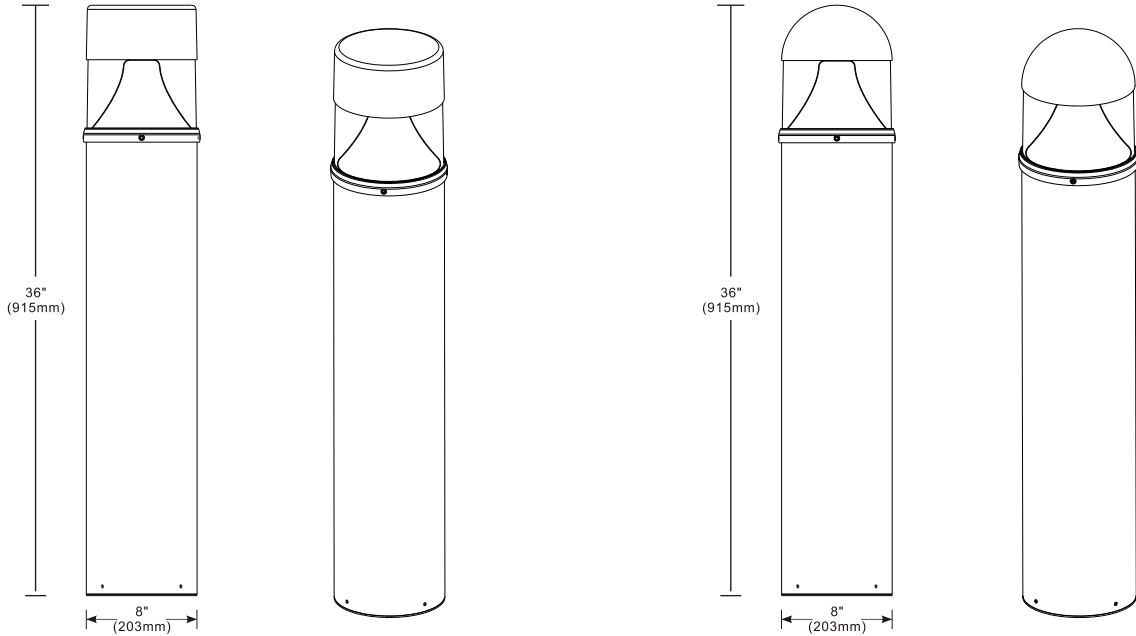

CATALOG#: _____

PROJECT: _____

TYPE: _____

DRAWINGS & IMAGES