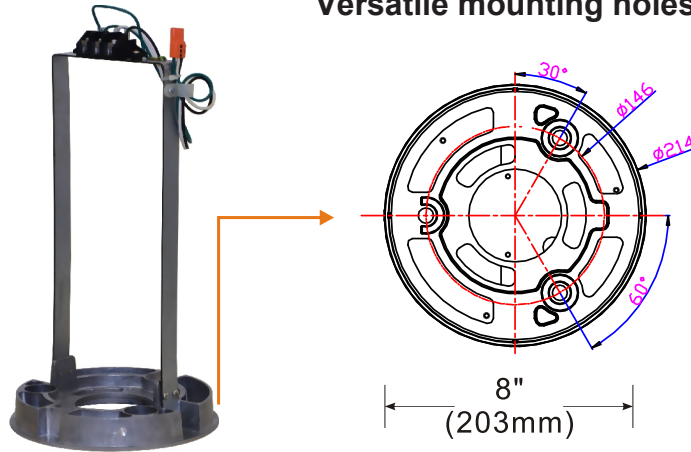

Versatile mounting holes

PRODUCT NUMBERS

ITEM NUMBER	DESCRIPTION
BOLPF18W2000LMV40KBZ	LED Flat Top Bollard 18W 2035lm 4000K 120V-277V Bronze Finish
BOLPF18W2000LMV50KBZ	LED Flat Top Bollard 18W 2035lm 5000K 120V-277V Bronze Finish
BOLPR18W2000LMV40KBZ	LED Flat Round Bollard 18W 2035lm 4000K 120V-277V Bronze Finish
BOLPR18W2000LMV50KBZ	LED Flat Round Bollard 18W 2035lm 5000K 120V-277V Bronze Finish
BOLPF36W4000LMV40KBZ	LED Flat Top Bollard 36W 4000lm 4000K 120V-277V Bronze Finish
BOLPF36W4000LMV50KBZ	LED Flat Top Bollard 36W 4000lm 5000K 120V-277V Bronze Finish
BOLPR36W4000LMV40KBZ	LED Flat Round Bollard 36W 4000lm 4000K 120V-277V Bronze Finish
BOLPR36W4000LMV50KBZ	LED Flat Round Bollard 36W 4000lm 5000K 120V-277V Bronze Finish